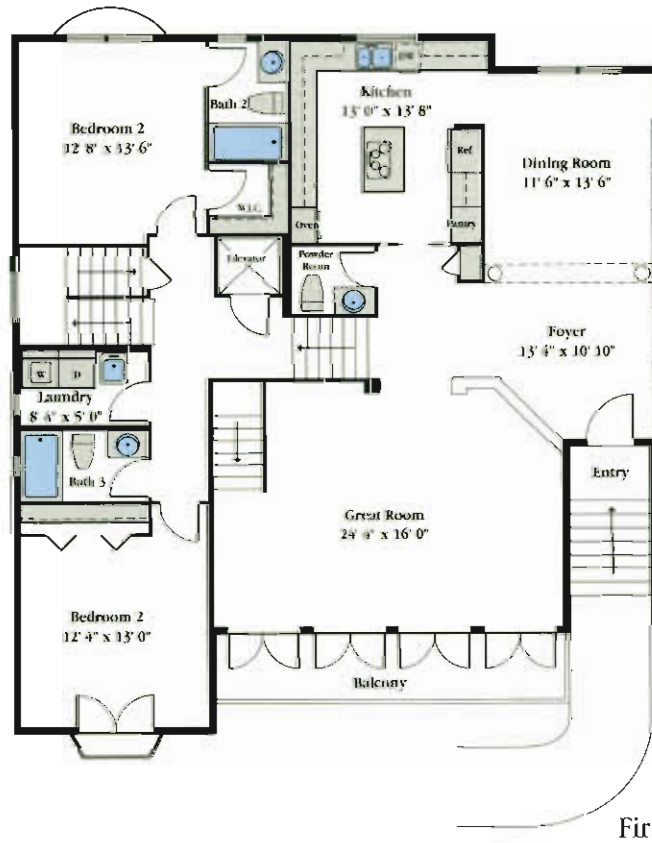

MANATEE

| | |
|------------------------|---------------|
| Living Area | 2,977 Sq. Ft. |
| TOTAL AREA | 4,233 Sq. Ft. |
| TOTAL AREA (alternate) | 4,468 Sq. Ft. |

**3 Bedrooms, 3 Baths,
Great Room, Sitting Room,
Optional Library,
2 Car Garage**

Second Floor

Alternate Second Floor

First Floor