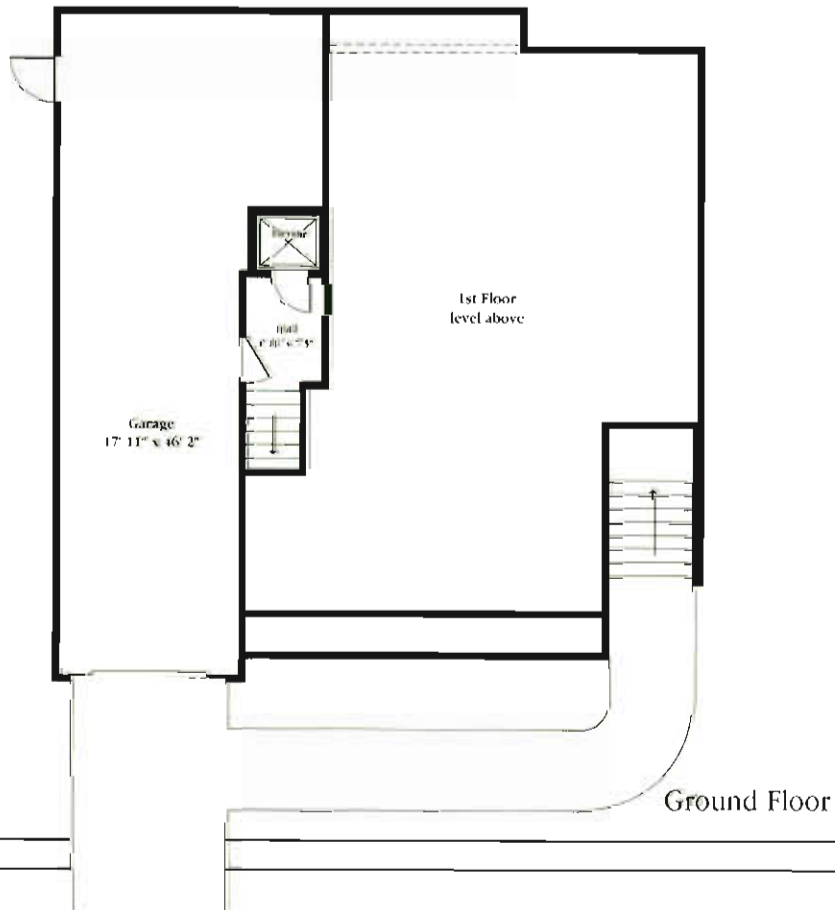

MANATEE

| | |
|------------------------|---------------|
| Living Area | 2,977 Sq. Ft. |
| TOTAL AREA | 4,233 Sq. Ft. |
| TOTAL AREA (alternate) | 4,468 Sq. Ft. |

**3 Bedrooms, 3 Baths,
Great Room, Sitting Room,
Optional Library,
2 Car Garage**

Second Floor

Alternate Second Floor

First Floor