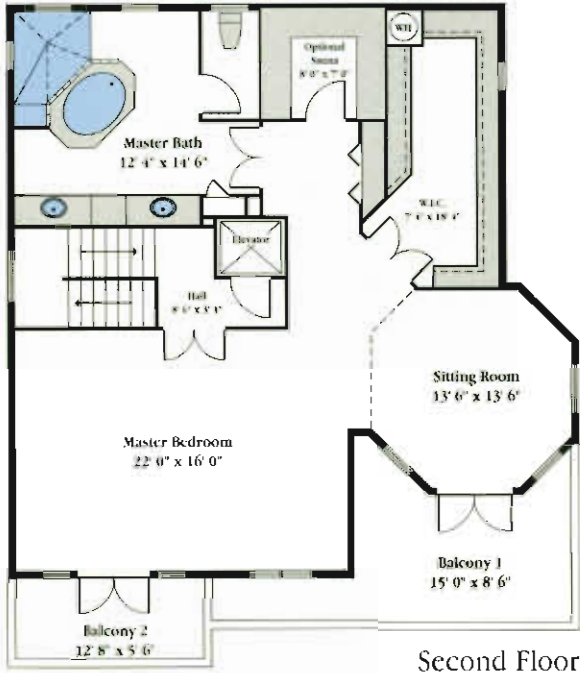

MANATEE

| | |
|------------------------|---------------|
| Living Area | 2,977 Sq. Ft. |
| TOTAL AREA | 4,233 Sq. Ft. |
| TOTAL AREA (alternate) | 4,468 Sq. Ft. |

**3 Bedrooms, 3 Baths,
Great Room, Sitting Room,
Optional Library,
2 Car Garage**

Second Floor

Alternate Second Floor

First Floor