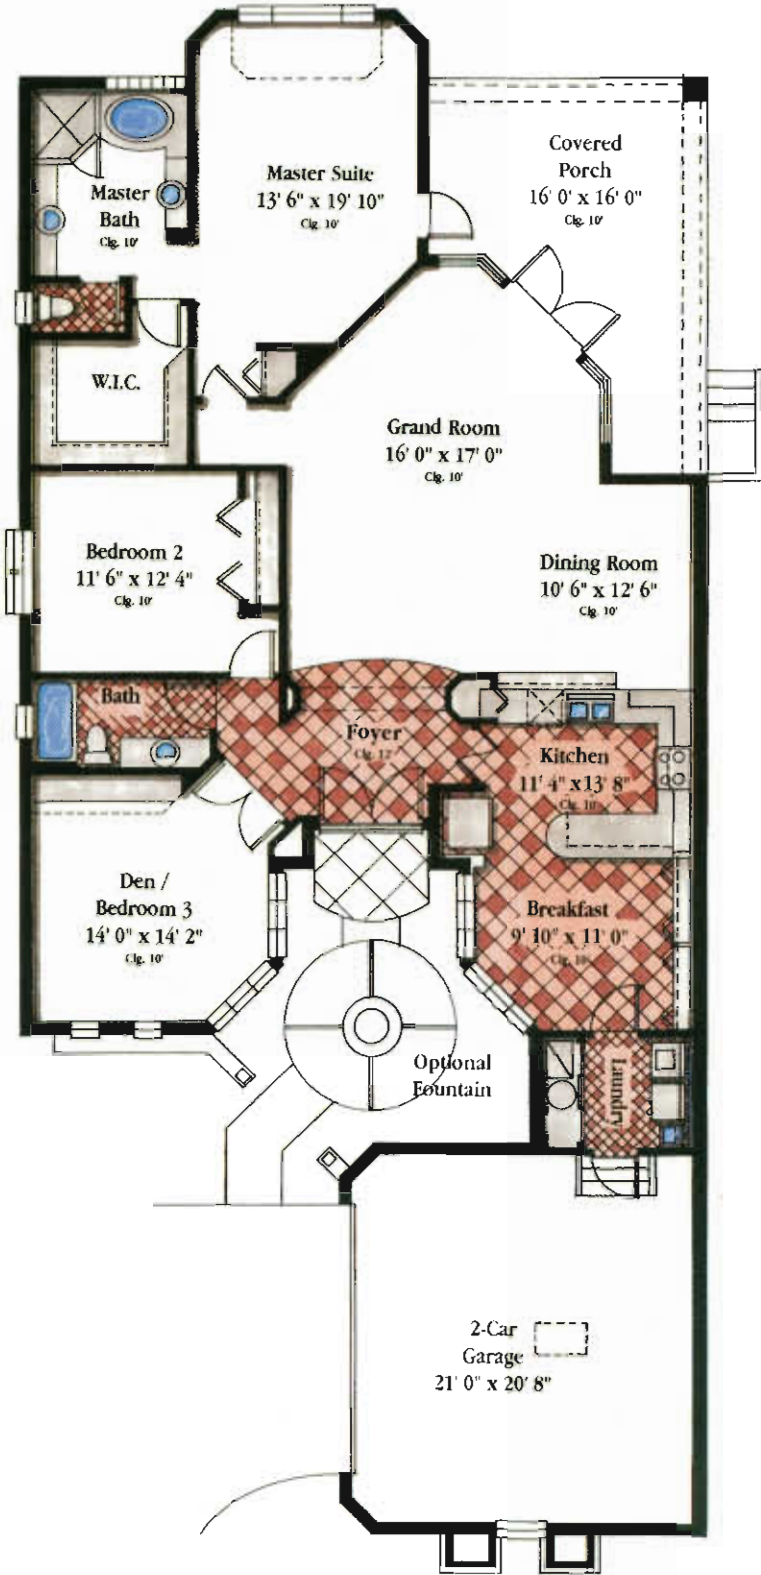

ALEXANDRIA II

AC Living Area	1922 Sq.Ft.
Garage	487 Sq.Ft.
Lanai	274 Sq.Ft.
Covered Entry	75 Sq.Ft.
TOTAL AREA	2758 Sq.Ft.

Side entry not available on all lots