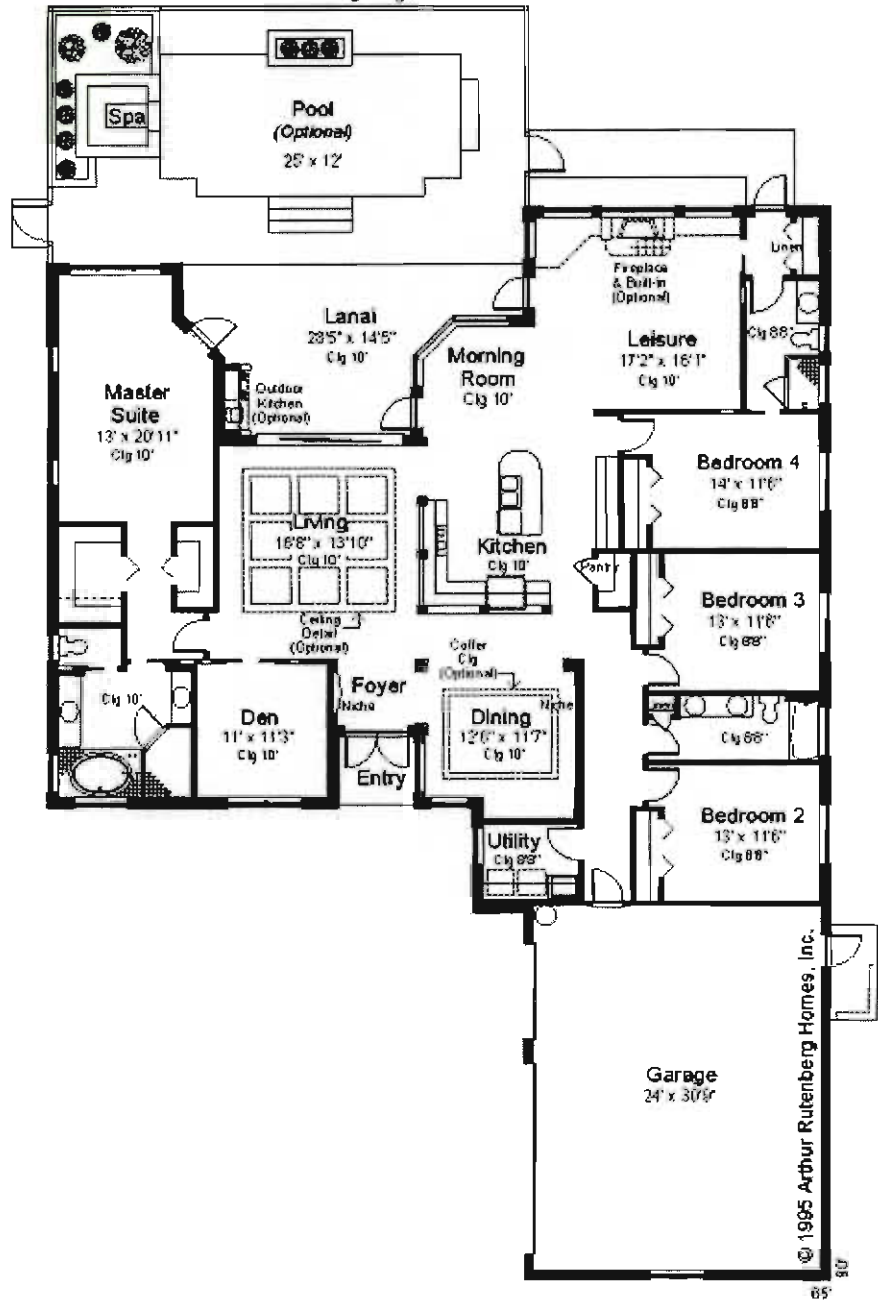

# Palm Beach 3000 sq ft. 4+3

- FIND YOUR HOME •
- PLANS ←
- PHOTO GALLERY •
- ABOUT US •
- BUILDERS •
- VENDOR PARTNERS •
- CONTACT US •
- HOME •

Back

© 1995 Arthur Rutenberg Homes, Inc.