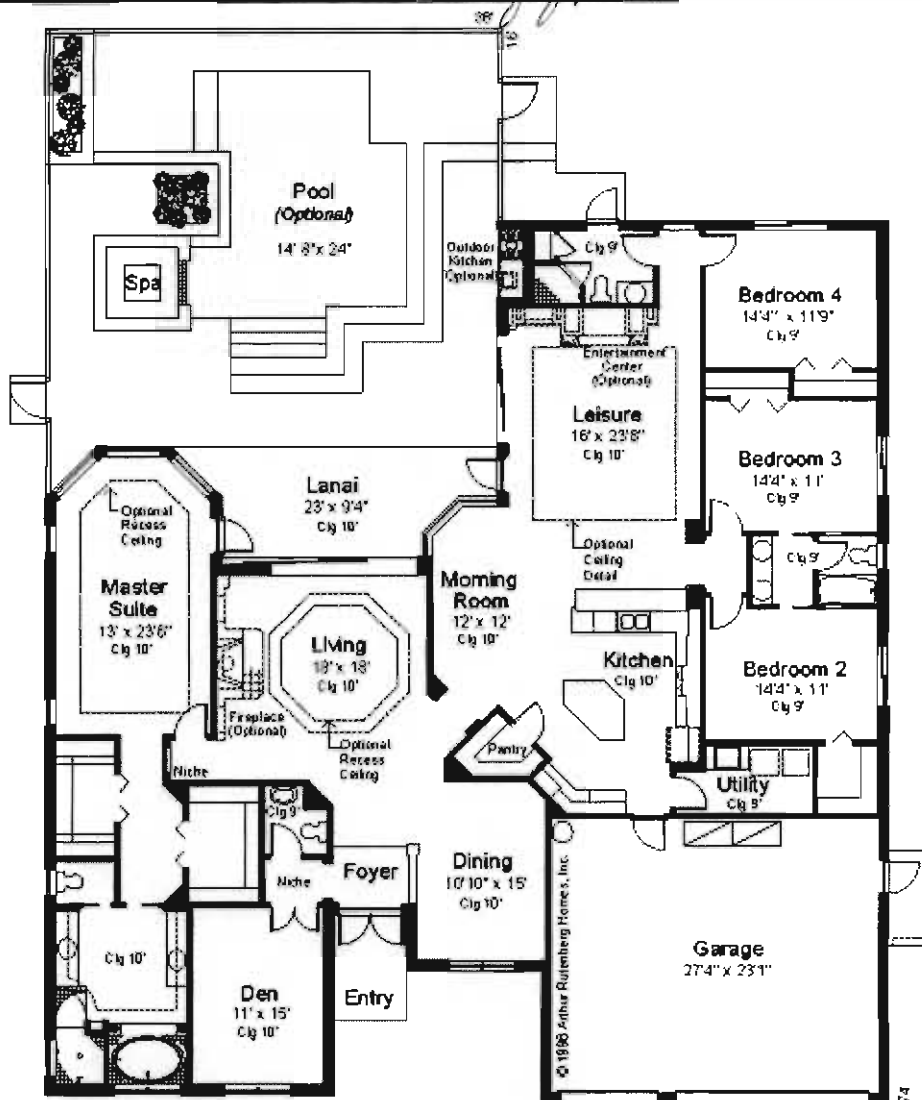

St. Augustine IV 3332 sqft 4+3 1/2

- FIND YOUR HOME •
- PLANS ←
- PHOTO GALLERY •
- ABOUT US •
- BUILDERS •
- VENDOR PARTNERS •
- CONTACT US •
- HOME •

Back

© 1996 Arthur Rutenberg Homes, Inc.

77