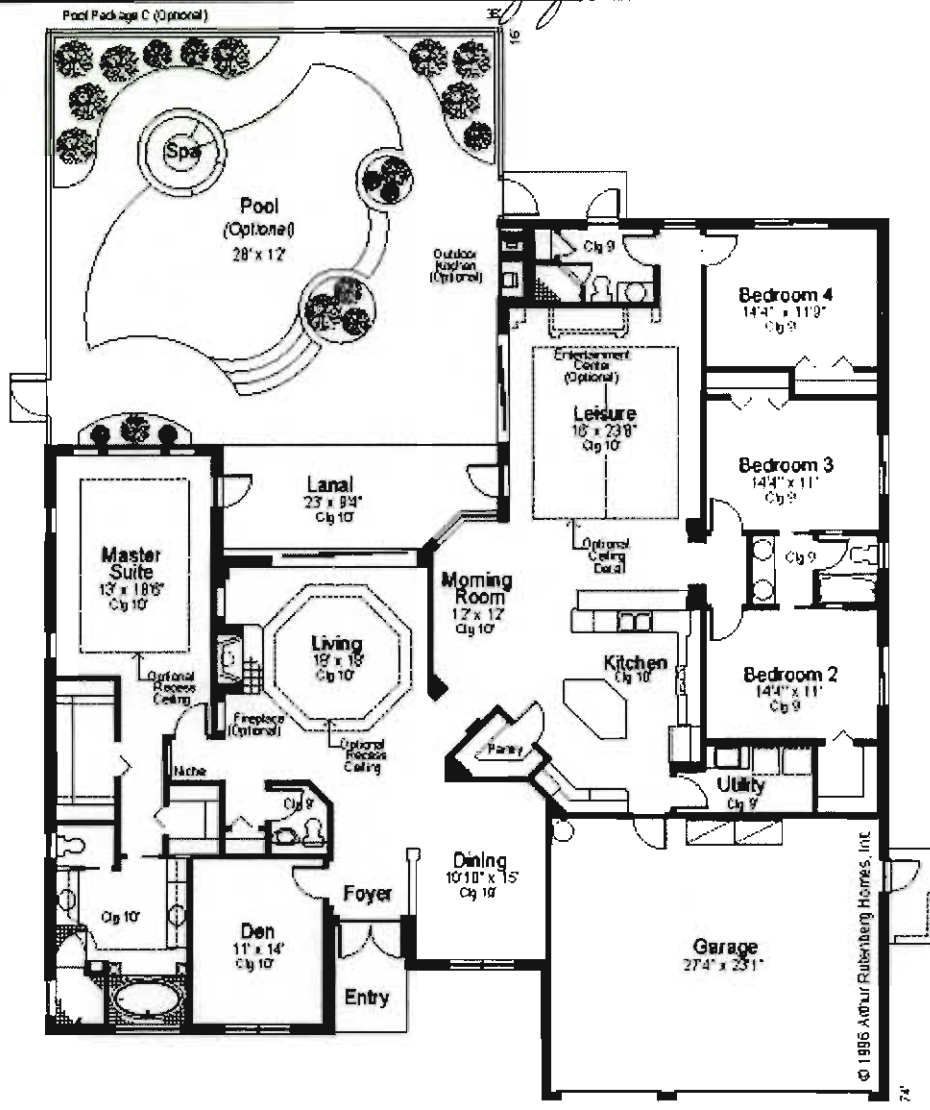

St. Augustine III 3238 sq ft 4+3 1/2

- FIND YOUR HOME •
- PLANS ←
- PHOTO GALLERY •
- ABOUT US •
- BUILDERS •
- VENDOR PARTNERS •
- CONTACT US •
- HOME •

Back