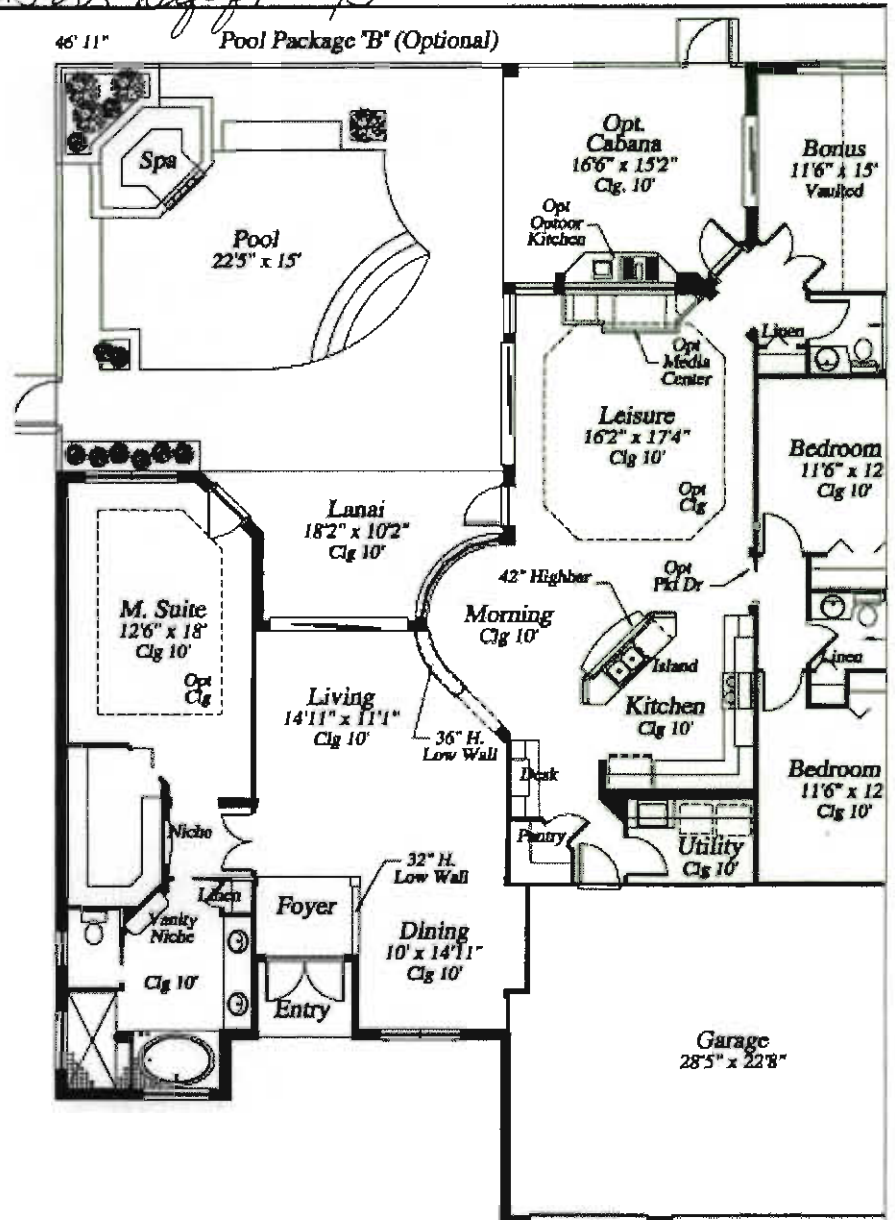

St. Tropez

2502 sq ft 3/3

46' 11"

Pool Package "B" (Optional)

- FIND YOUR HOME ●
- PLANS ←
- PHOTO GALLERY ●
- ABOUT US ●
- BUILDERS ●
- VENDOR PARTNERS ●
- CONTACT US ●
- HOME ●

Back