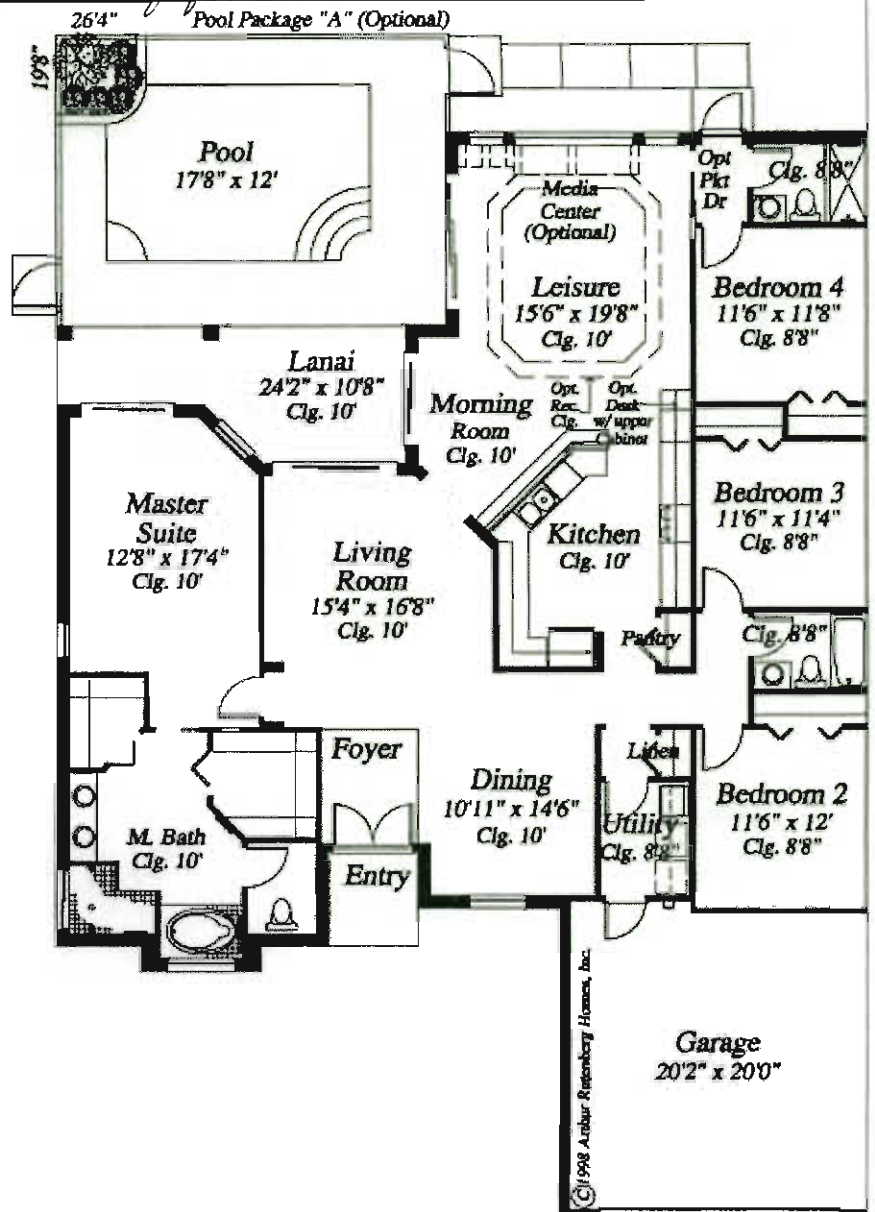

# Tradewind II 2409 sq ft. 4/3

- FIND YOUR HOME •
- PLANS ←
- PHOTO GALLERY •
- ABOUT US •
- BUILDERS •
- VENDOR PARTNERS •
- CONTACT US •
- HOME •

©1998 Arthur Rutenberg Homes, Inc.

Back