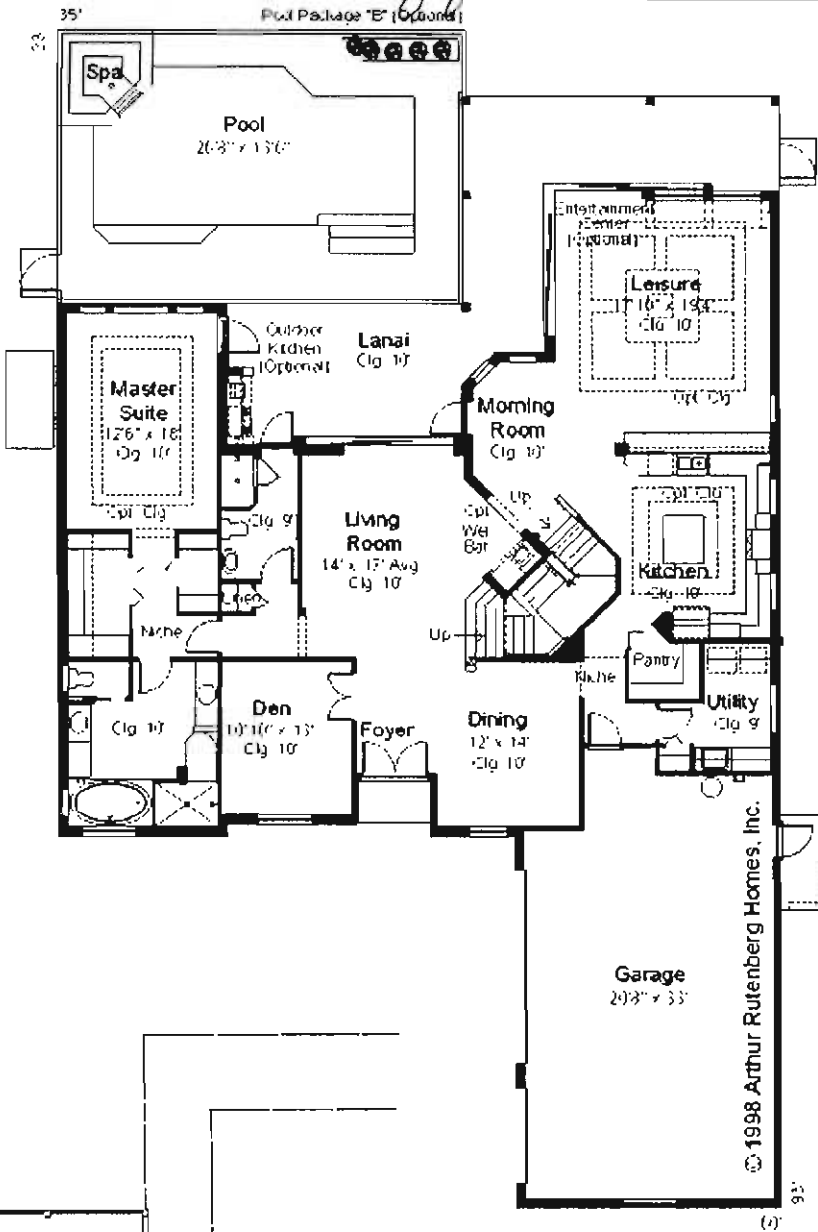

Gulfport 3348 sq ft 3+3

- FIND YOUR HOME •
- PLANS ←
- PHOTO GALLERY •
- ABOUT US •
- BUILDERS •
- VENDOR PARTNERS •
- CONTACT US •
- HOME •

© 1998 Arthur Rutenberg Homes, Inc.