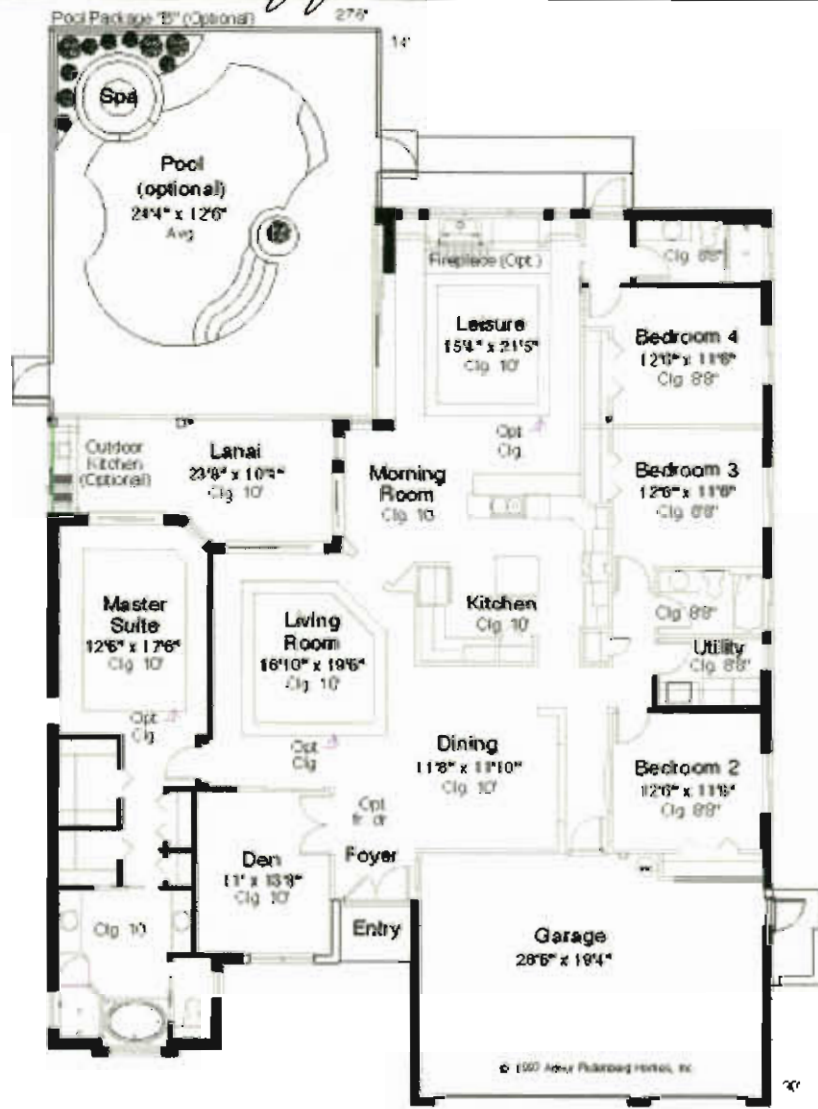

Coronado 2882 sq ft. 4+3

- FIND YOUR HOME •
- PLANS ←
- PHOTO GALLERY •
- ABOUT US •
- BUILDERS •
- VENDOR PARTNERS •
- CONTACT US •
- HOME •

[Back](#)