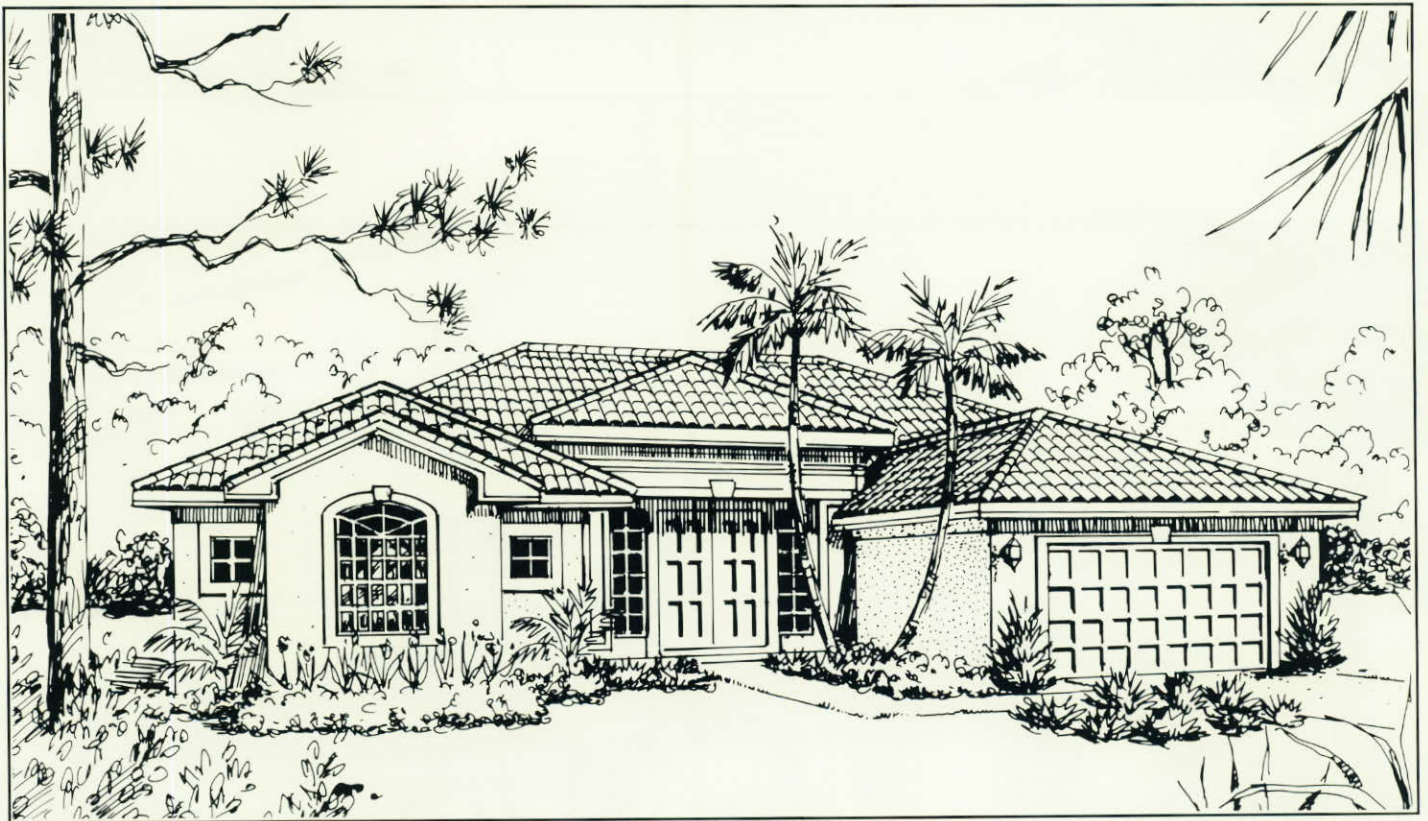

VANDERBILT

COUNTRY CLUB

Riviera

Estate Home

W WORTHINGTON™
COMMUNITIES

Continuing The Tradition Of Excellence