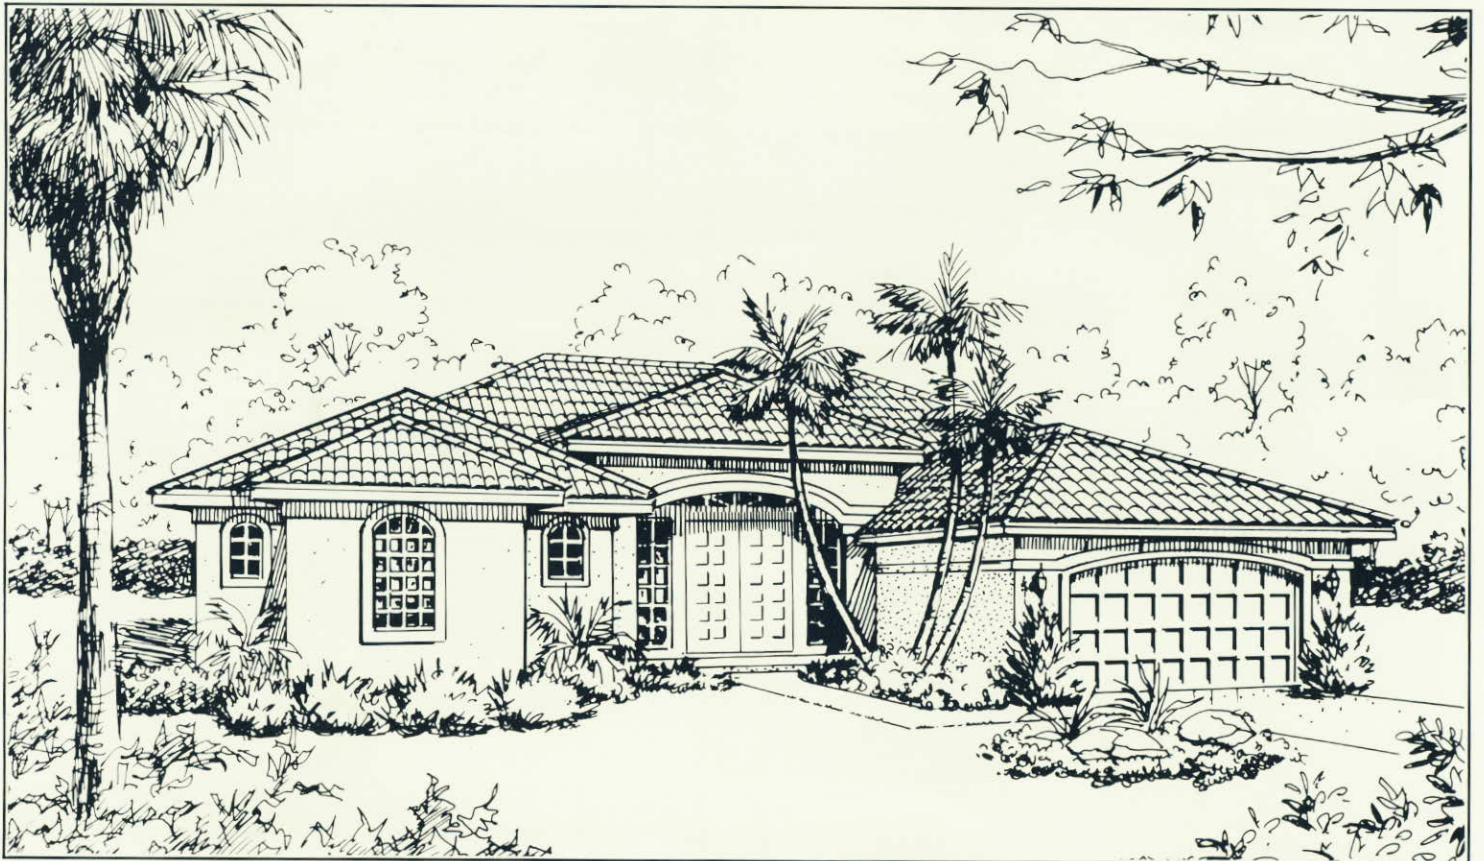

VANDERBILT

COUNTRY CLUB

Riviera

Estate Home

W WORTHINGTON[™]
COMMUNITIES

Continuing The Tradition Of Excellence

B

C

Riviera

© 1997 Worthington Communities, Inc.

Living Area	2,843
Lanai	211
Garage	615
Entry	82
Total Sq. Ft.	3,751

Worthington Communities, Inc. reserves the right to make modifications to floor plans, materials and specifications without notice. Dimensions are approximate. Illustrations are artist renderings only.