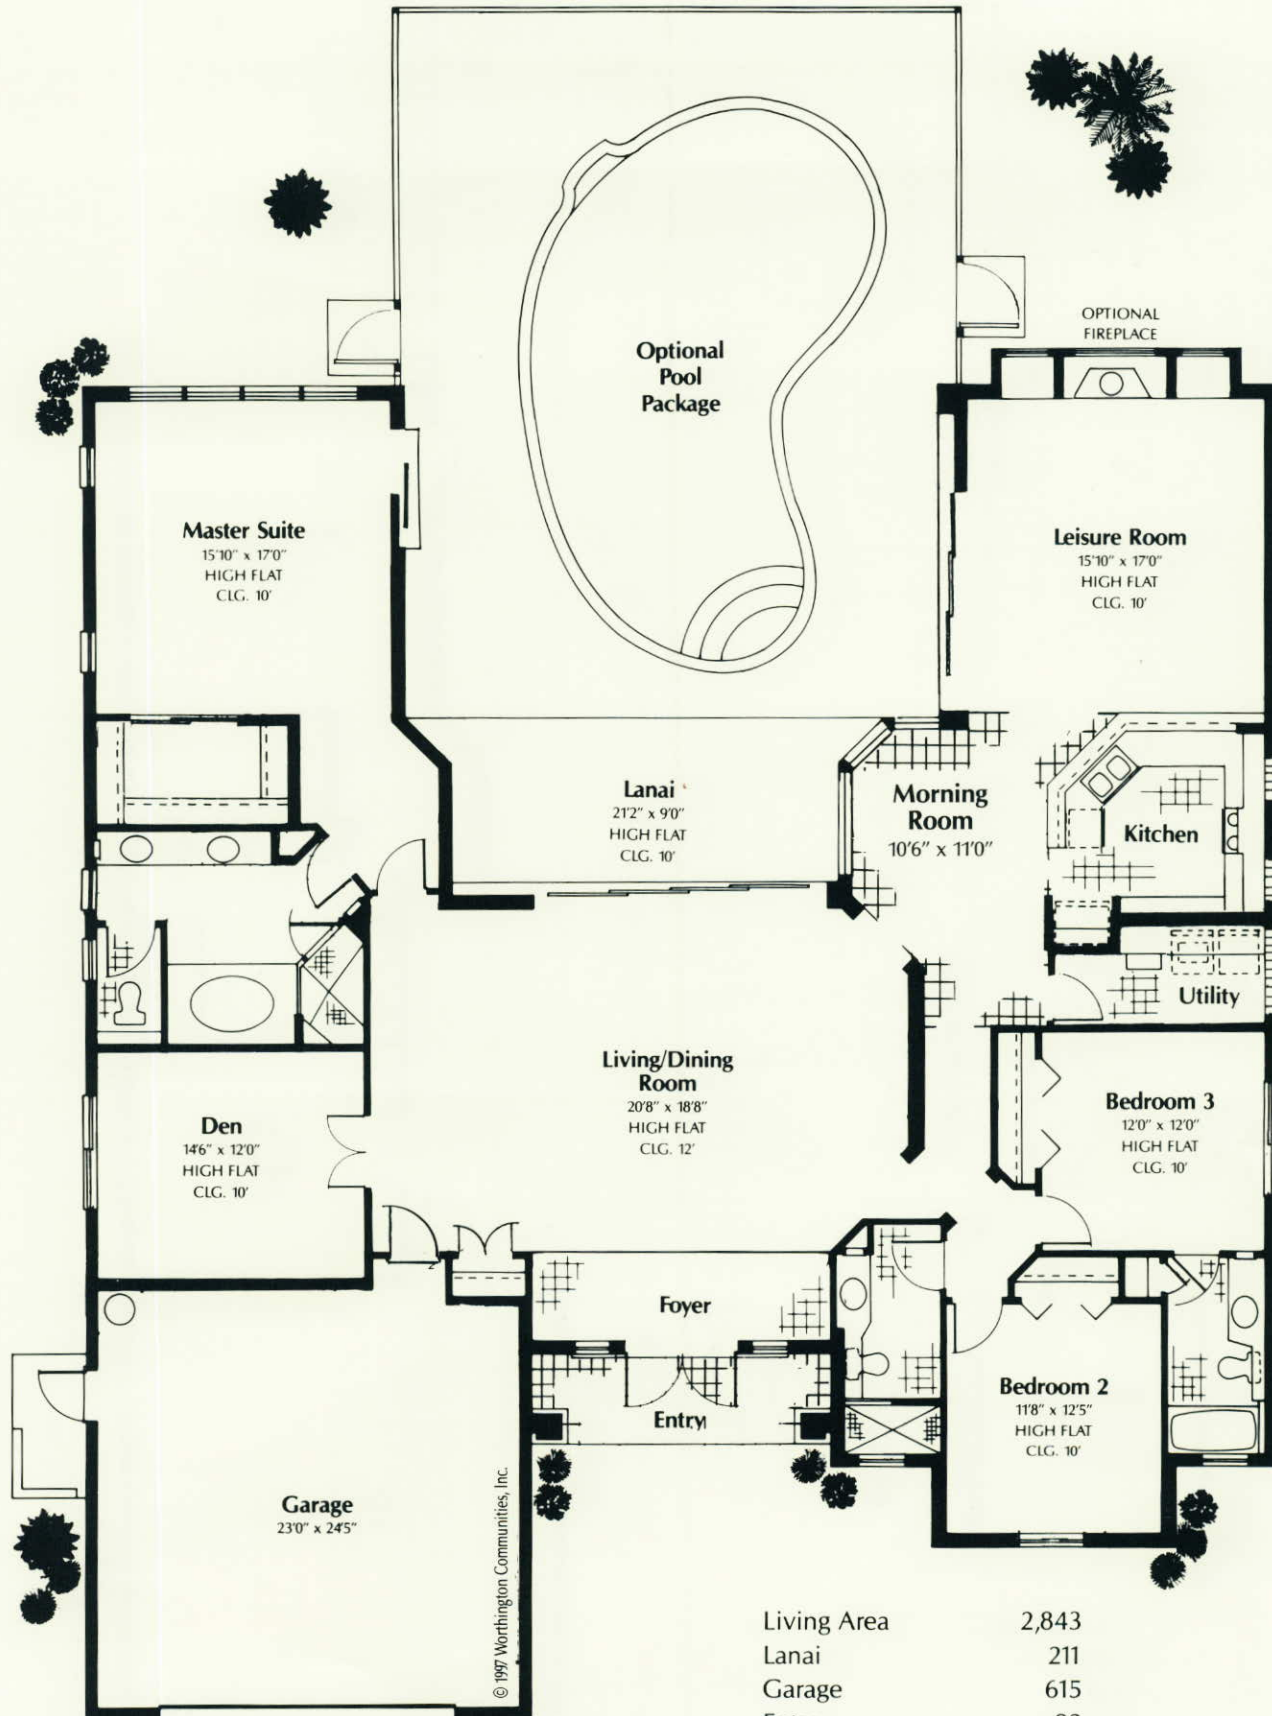

Riviera

© 1997 Worthington Communities, Inc.

Living Area	2,843
Lanai	211
Garage	615
Entry	82
Total Sq. Ft.	3,751

Worthington Communities, Inc. reserves the right to make modifications to floor plans, materials and specifications without notice. Dimensions are approximate. Illustrations are artist renderings only.

Riviera

Living Area	2,843
Lanai	211
Garage	615
Entry	82
Total Sq. Ft.	3,751

© 1997 Worthington Communities, Inc.

Worthington Communities, Inc. reserves the right to make modifications to floor plans, materials and specifications without notice. Dimensions are approximate. Illustrations are artist renderings only.