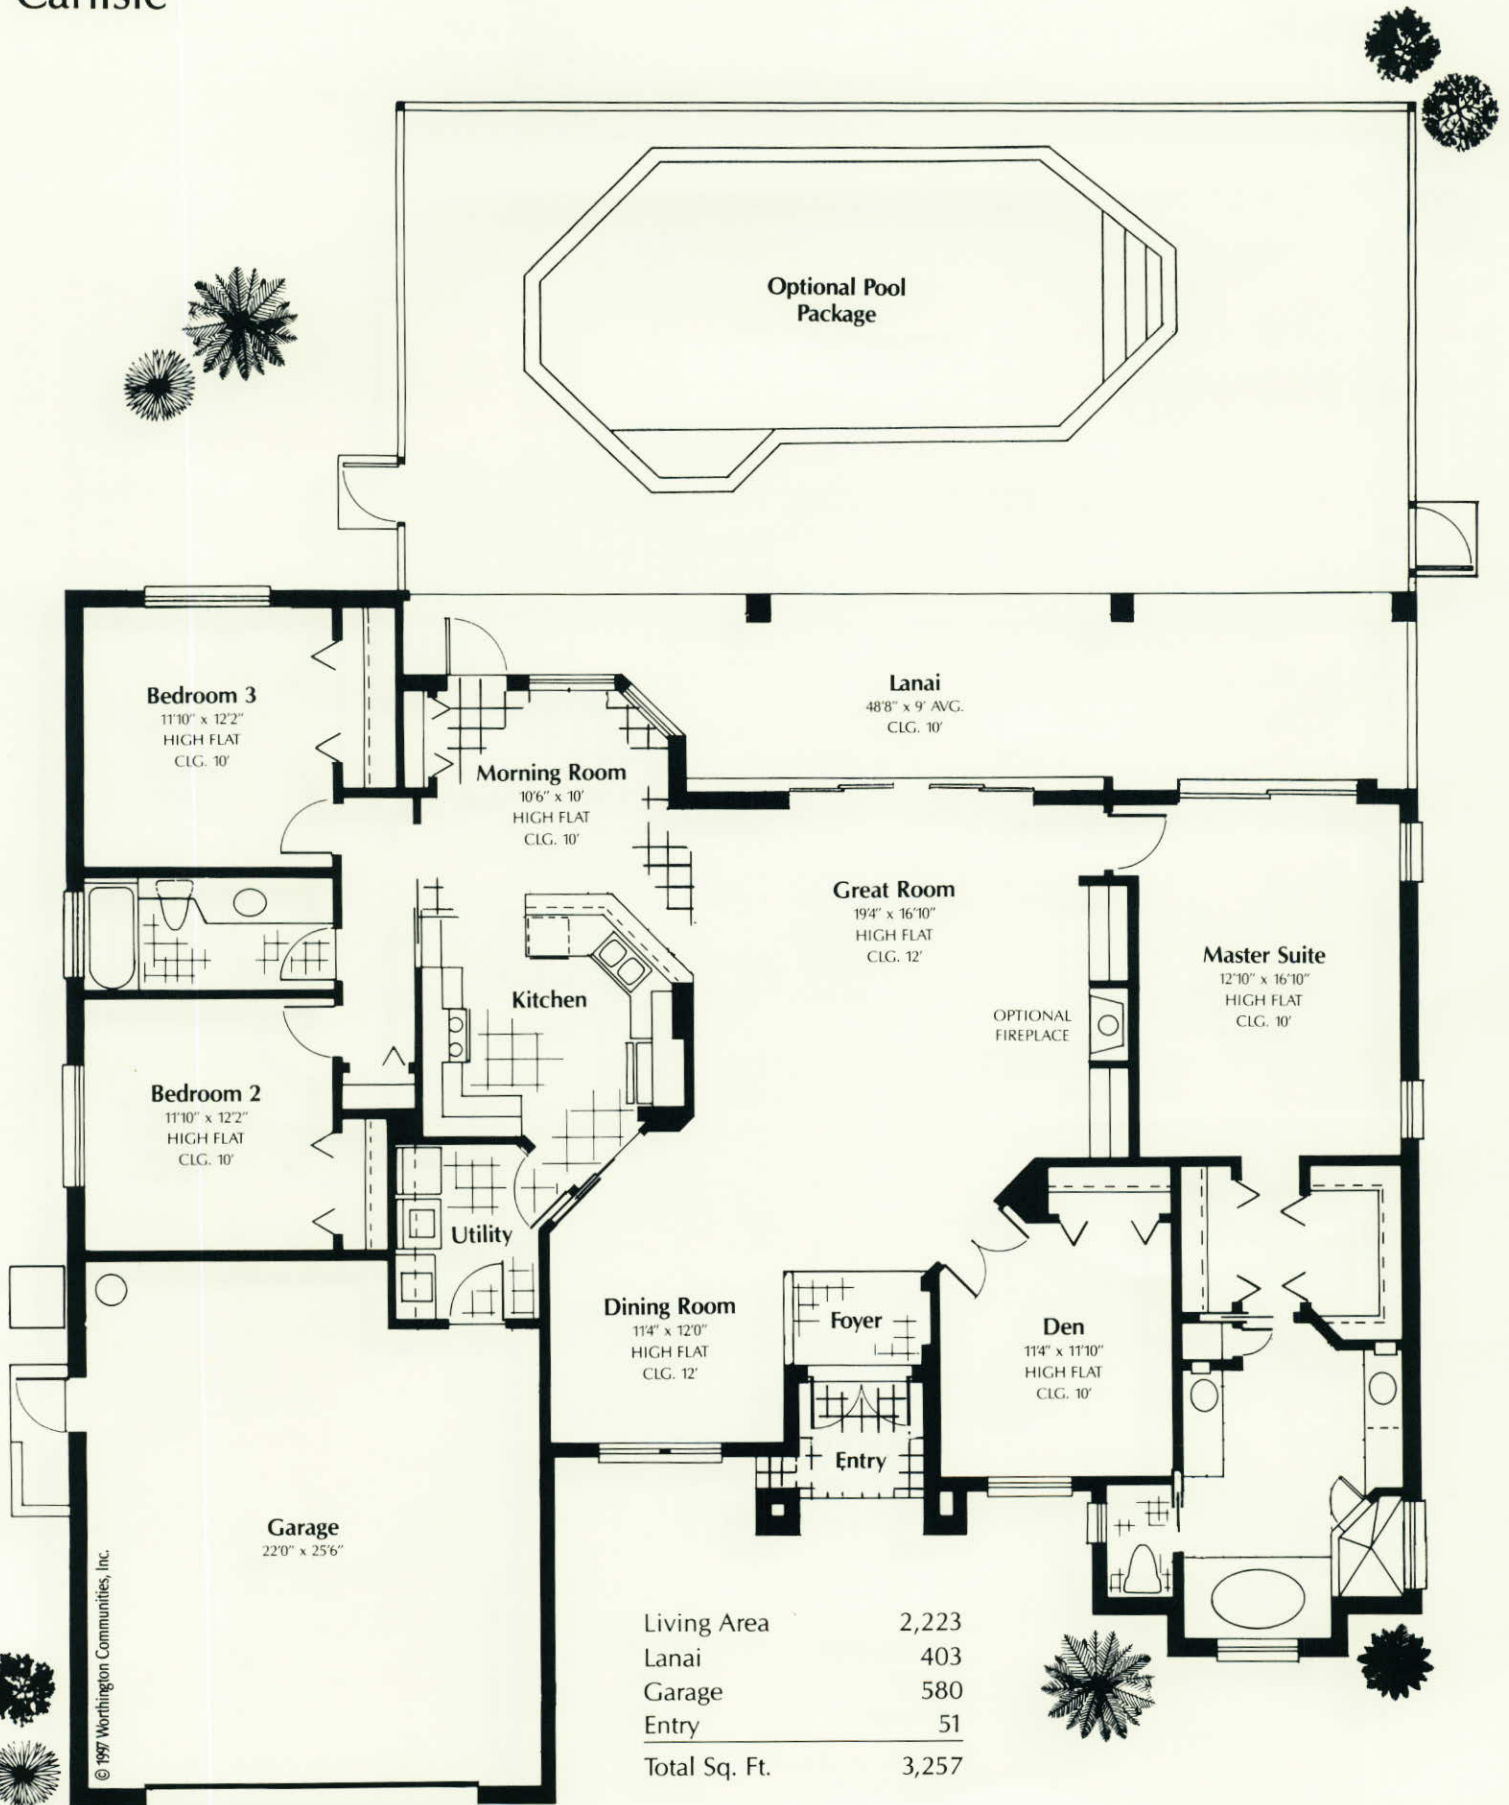

VANDERBILT COUNTRY CLUB

Carlisle

Estate Home

A

B

C

D

Living Area	2,223
Lanai	403
Garage	580
Entry	51
Total Sq. Ft.	3,257