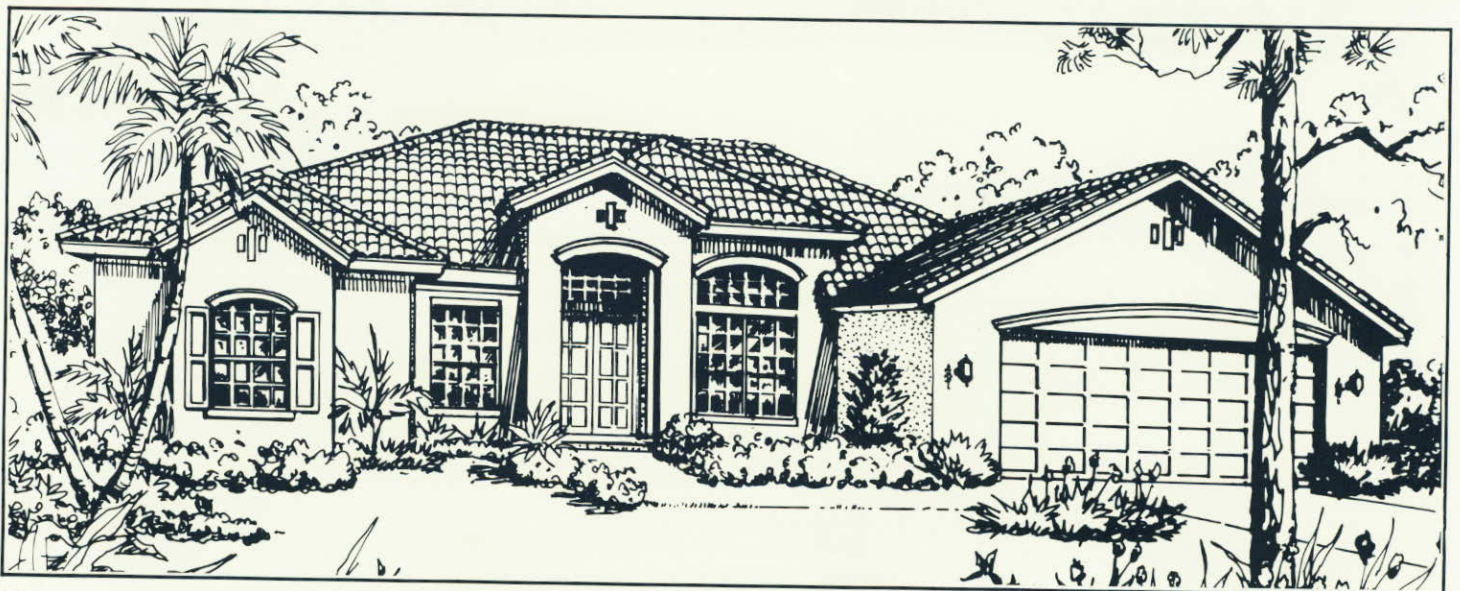

VANDERBILT COUNTRY CLUB

Carlisle

Estate Home

A

B

C

D

Living Area	2,223
Lanai	403
Garage	580
Entry	51
Total Sq. Ft.	3,257