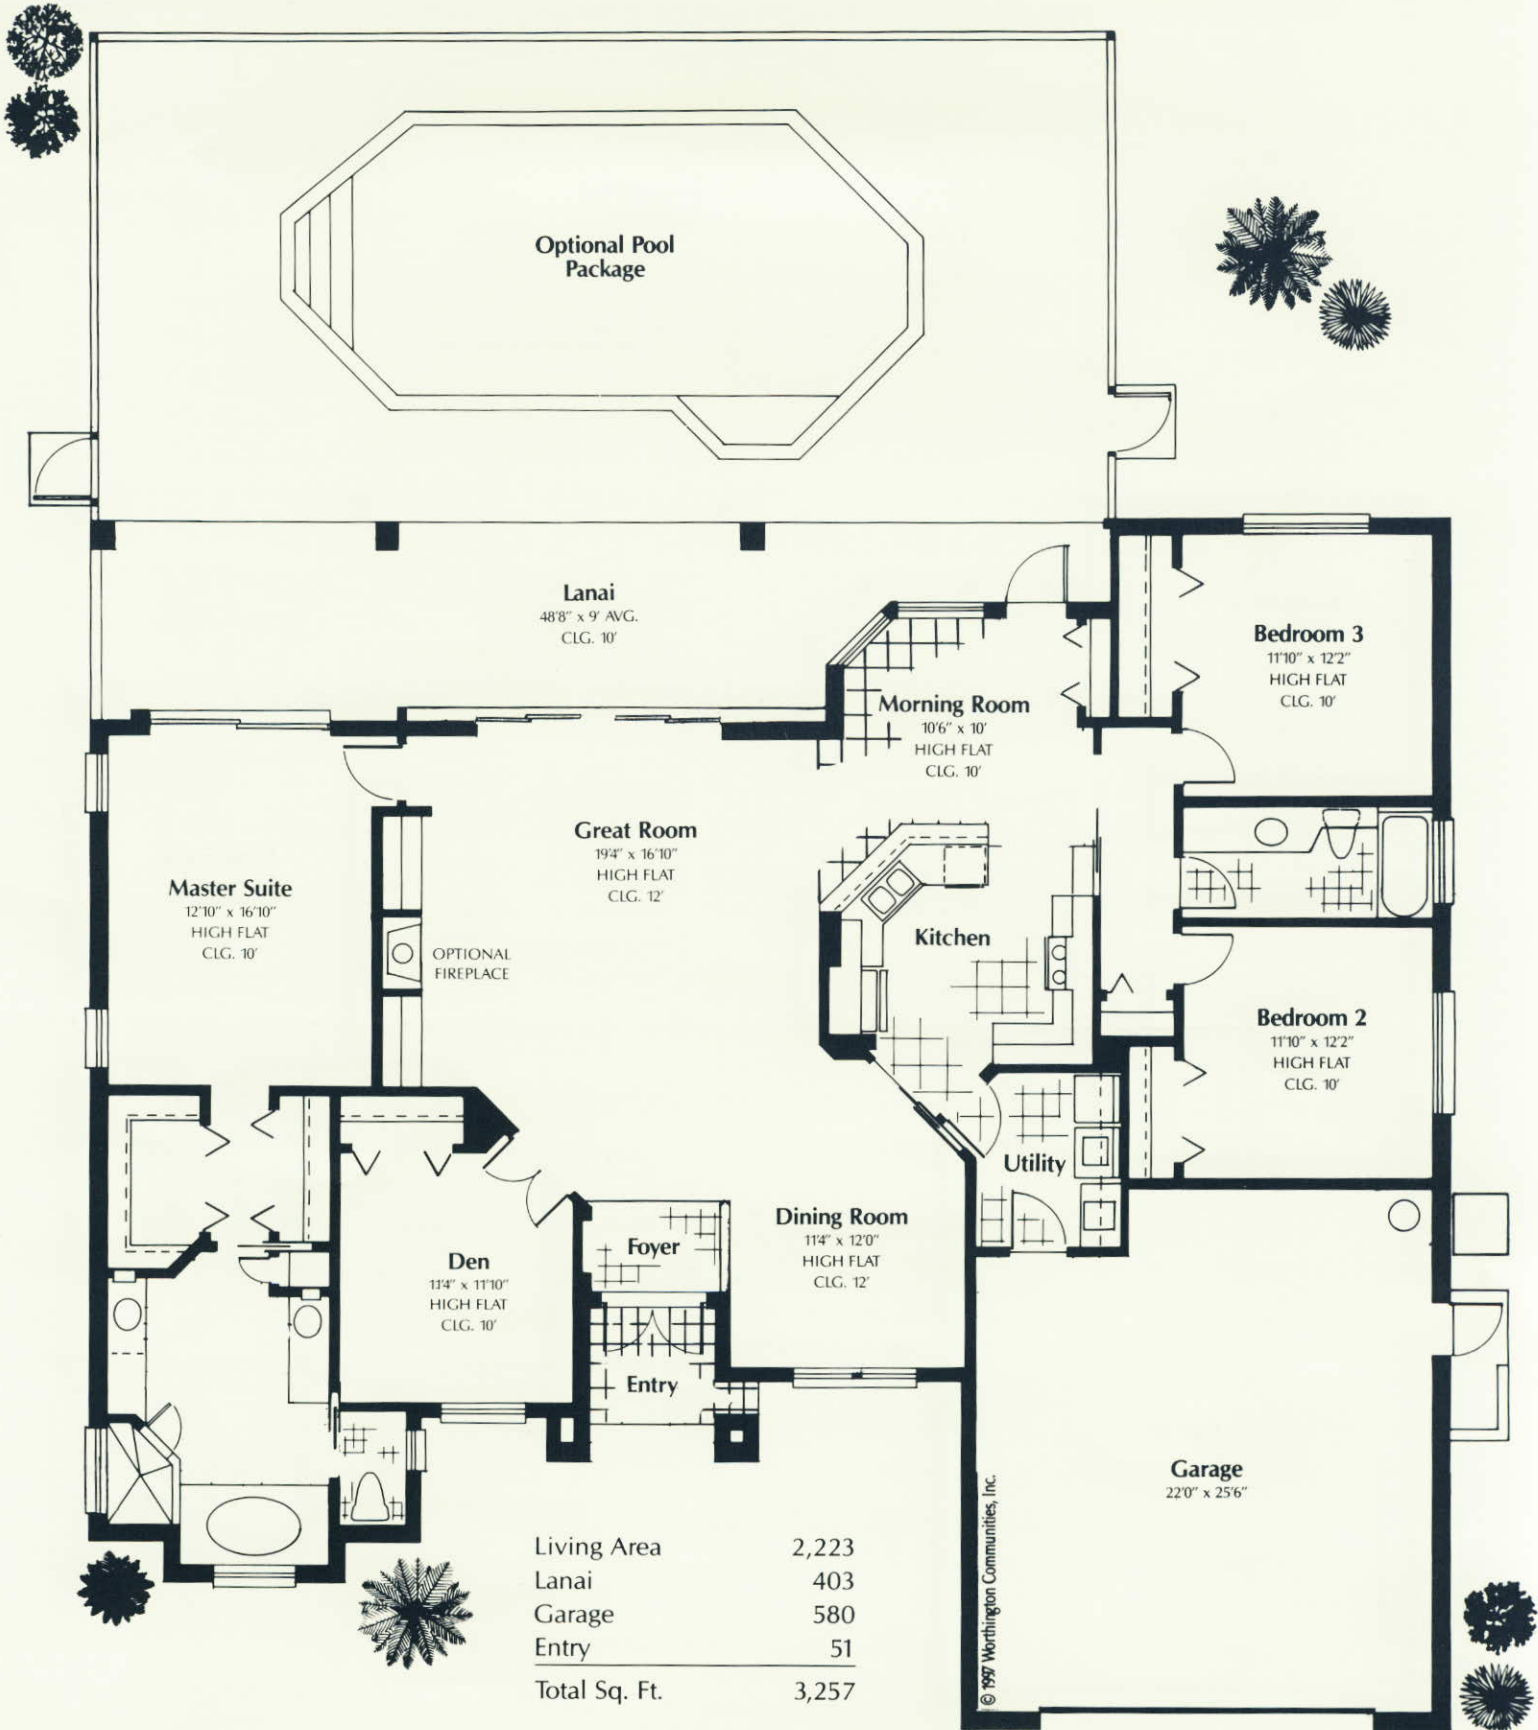

Carlisle

Worthington Communities, Inc. reserves the right to make modifications to floor plans, materials and specifications without notice. Dimensions are approximate. Illustrations are artist renderings only.