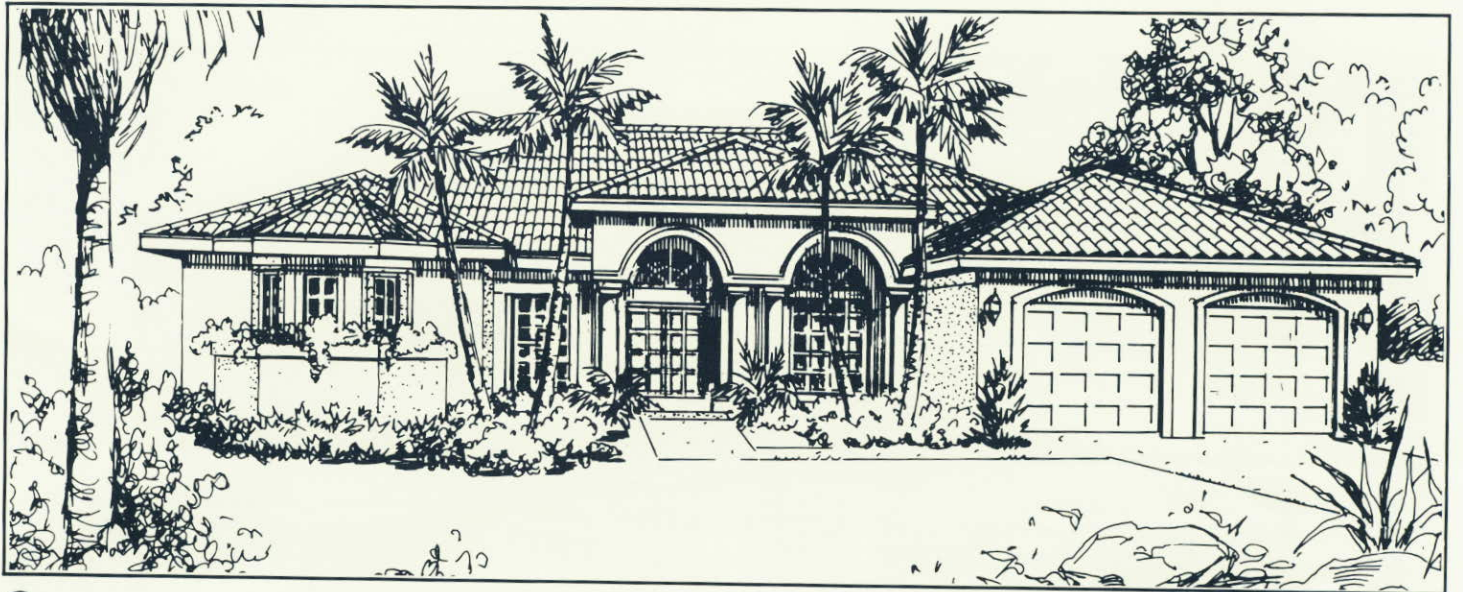

VANDERBILT COUNTRY CLUB

Carlisle

Estate Home

A

B

C

D

Living Area	2,223
Lanai	403
Garage	580
Entry	51
Total Sq. Ft.	3,257