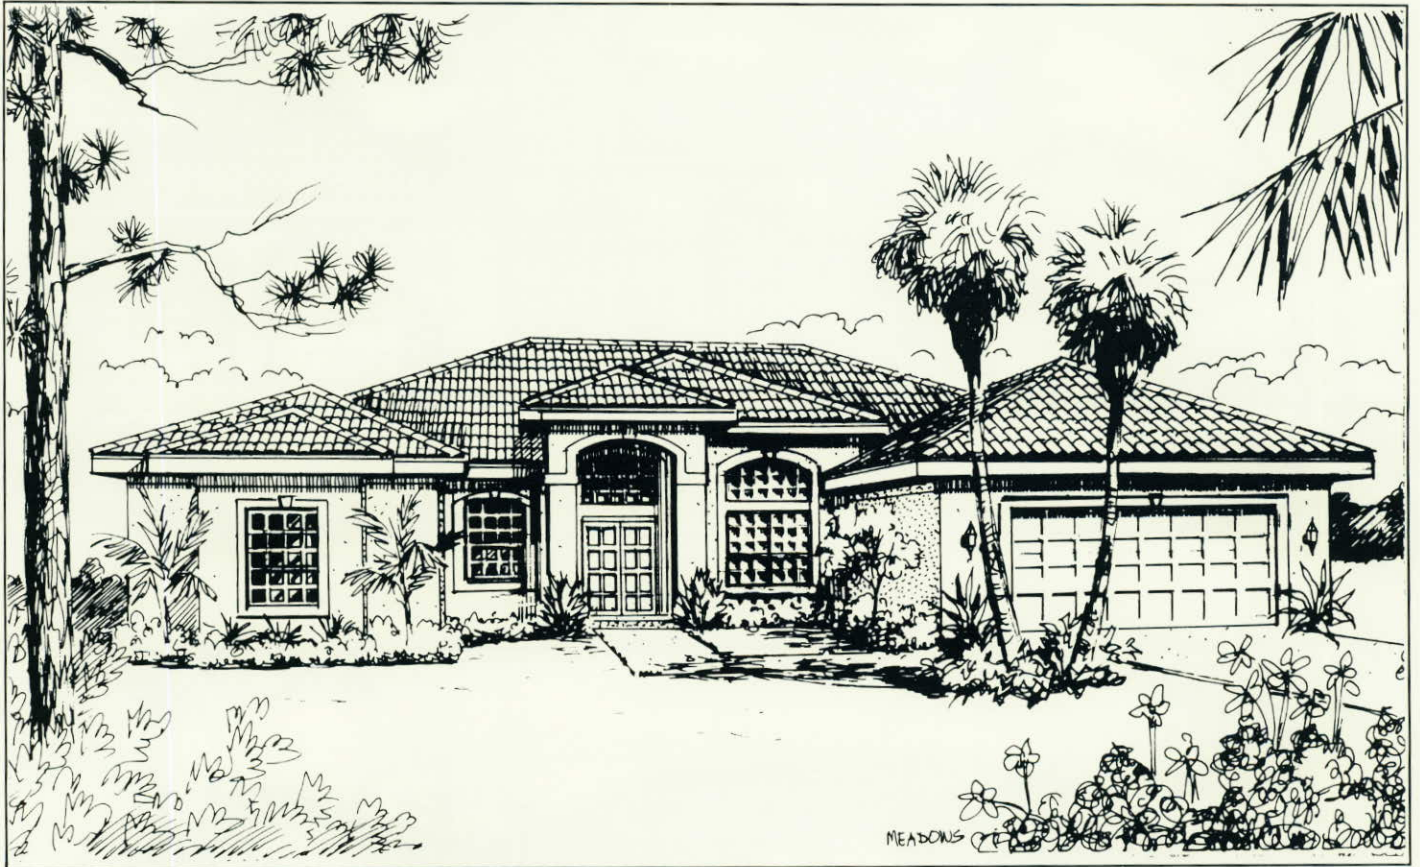

VANDERBILT COUNTRY CLUB

Carlisle

Estate Home

A

B

C

D

Living Area	2,223
Lanai	403
Garage	580
Entry	51
Total Sq. Ft.	3,257