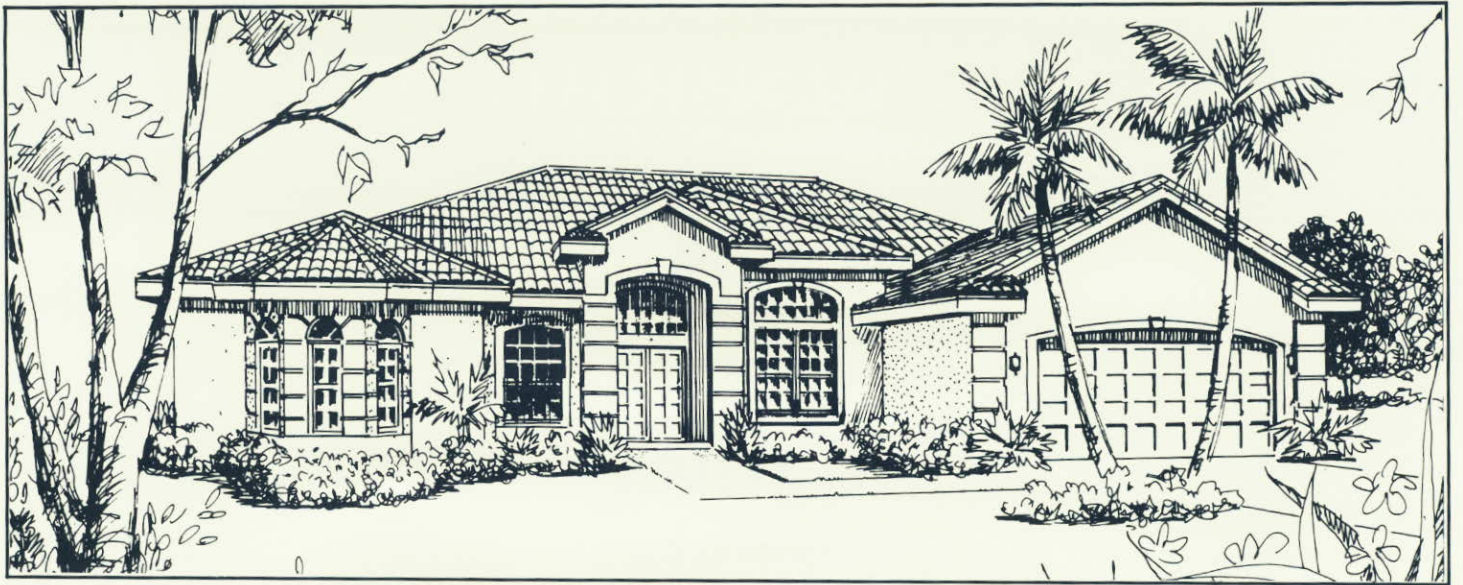

VANDERBILT COUNTRY CLUB

Carlisle

Estate Home

A

B

C

D

Living Area	2,223
Lanai	403
Garage	580
Entry	51
Total Sq. Ft.	3,257