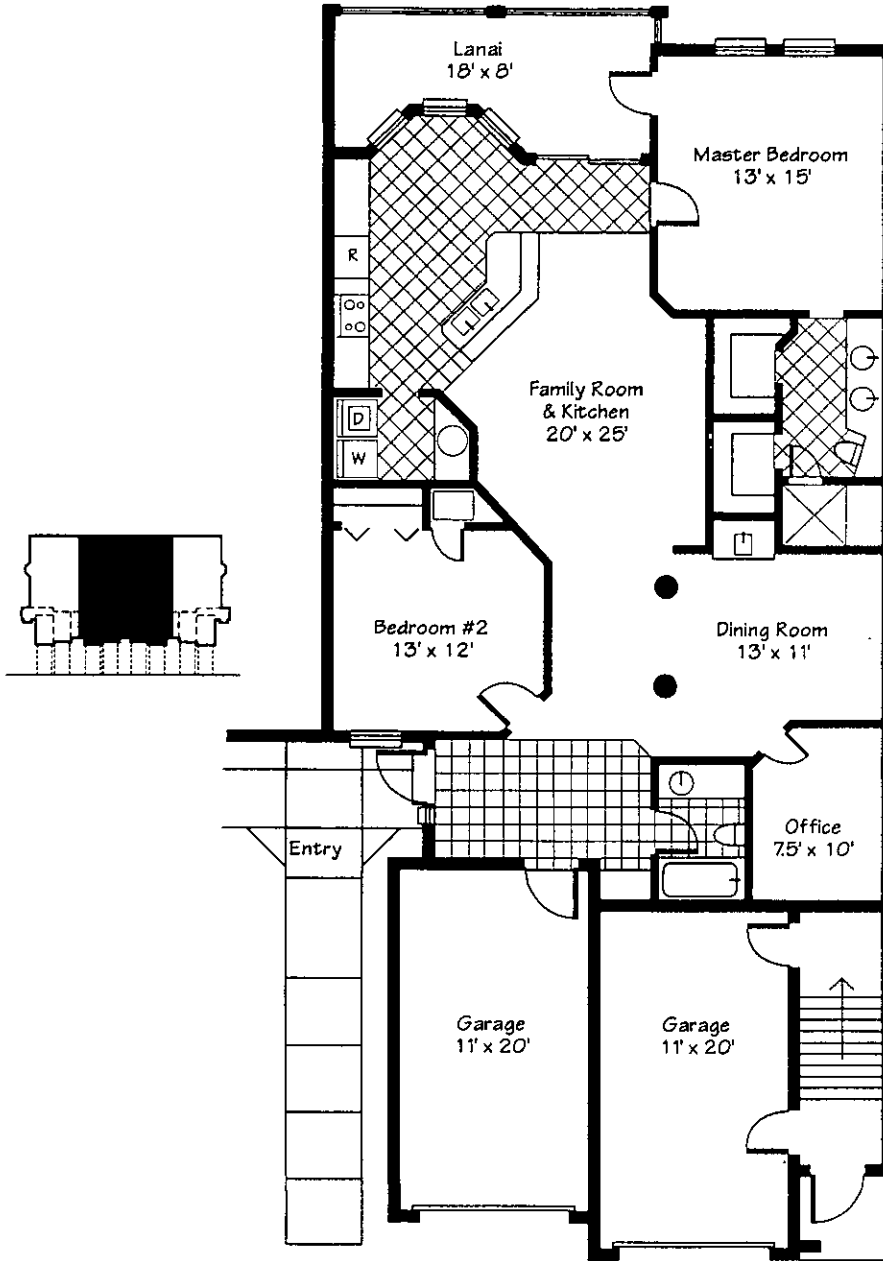

Carriage Homes at Woods Edge

The Sarasota

Unit Sizes

Under Air: 1508 sq. ft.
Lanai: 144 sq. ft.
Garage: 220 sq. ft.
Total: 1872 sq. ft.