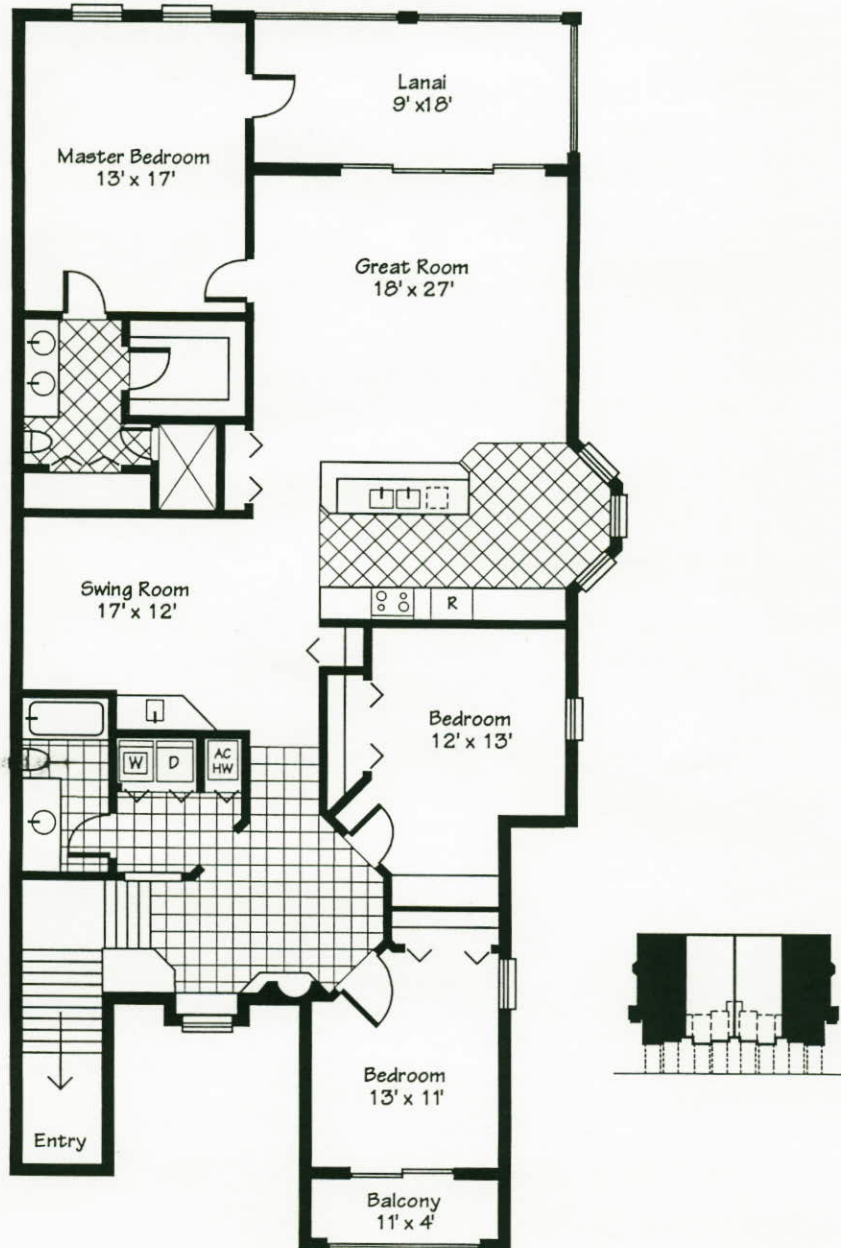

## The Sanibel II

### Unit Sizes

Under Air: 1986 sq. ft.

Lanai: 162sq. ft.

Garage: 220 sq. ft.

Total: 2368 sq. ft.

*Second Floor Outside Unit*

The Prudential Florida Realty

An Independently Owned and Operated Member of The Prudential Real Estate Affiliates, Inc.