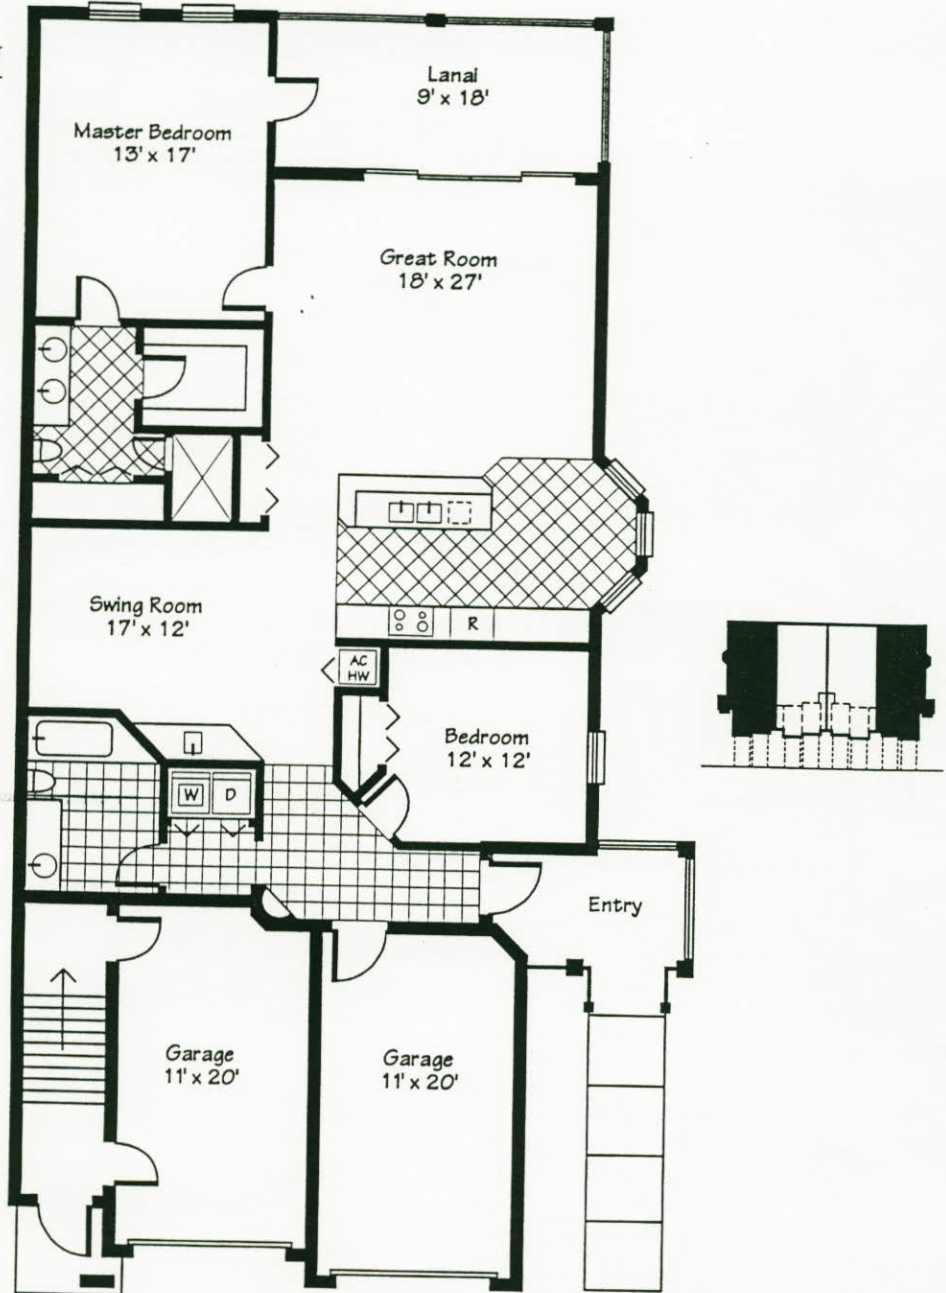

Carriage Homes at Woods Edge

The Marathon II

Unit Sizes

Under Air: 1626 sq. ft.
 Lanai: 162 sq. ft.
 Garage: 220 sq. ft.
 Total: 2008 sq. ft.

The Prudential Florida Realty

An Independently Owned and Operated Member of The Prudential Real Estate Affiliates, Inc.