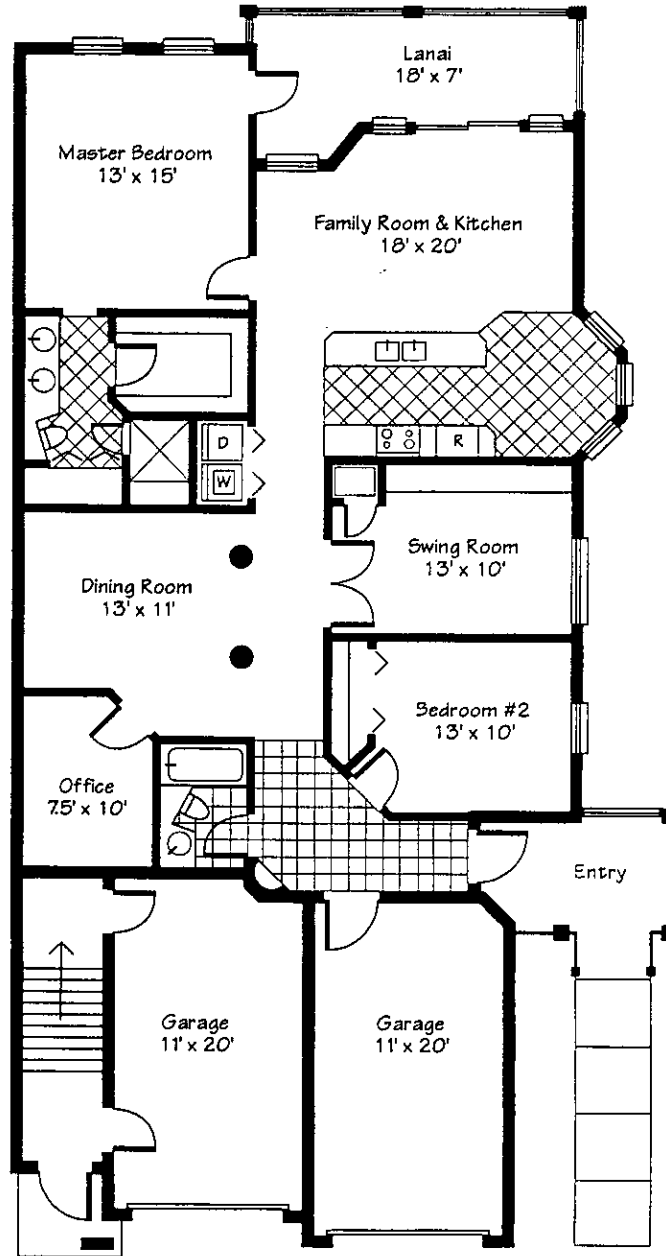

## The Marathon

### Unit Sizes

Under Air: 1558 sq. ft.  
Lanai: 126 sq. ft.  
Garage: 220 sq. ft.  
Total: 1904 sq. ft.

*First Floor Outside Unit*