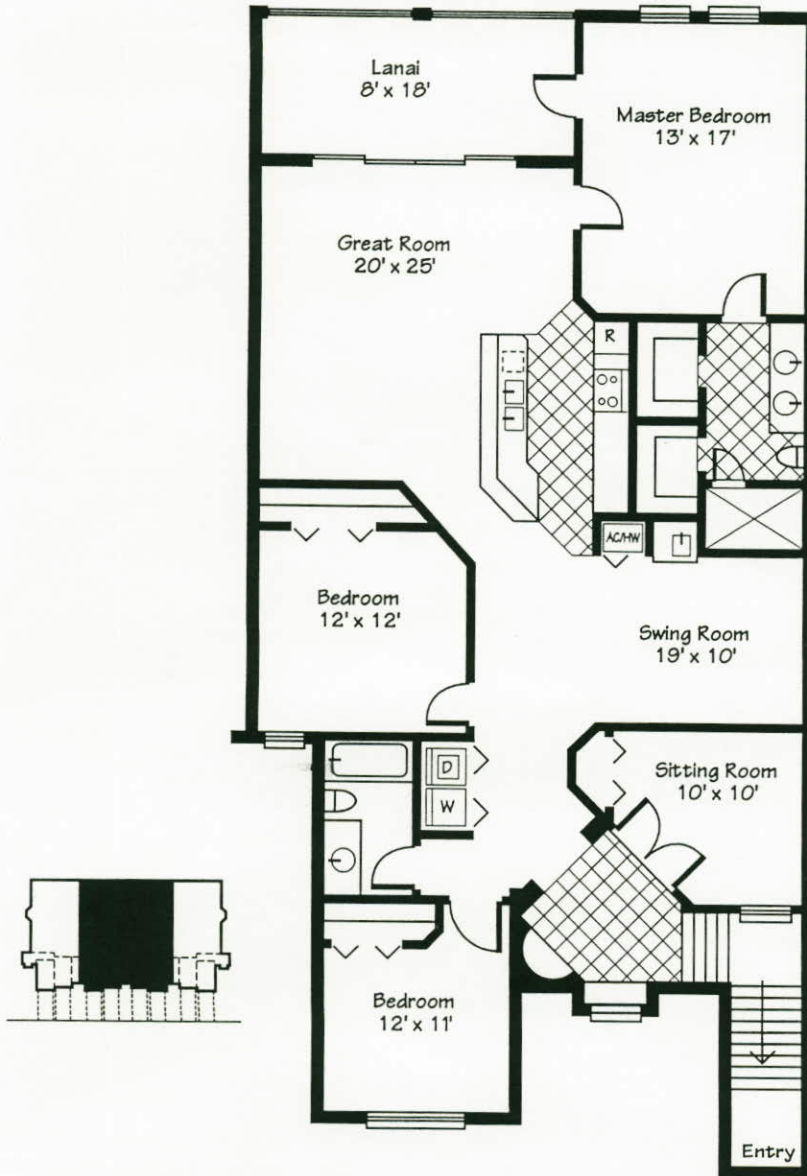

Carriage Homes at Woods Edge

The Captiva II

Unit Sizes

Under Air: 1835 sq. ft.

Lanai: 144 sq. ft.

Garage: 220 sq. ft.

Total: 2199 sq. ft.

Second Floor Inside Unit