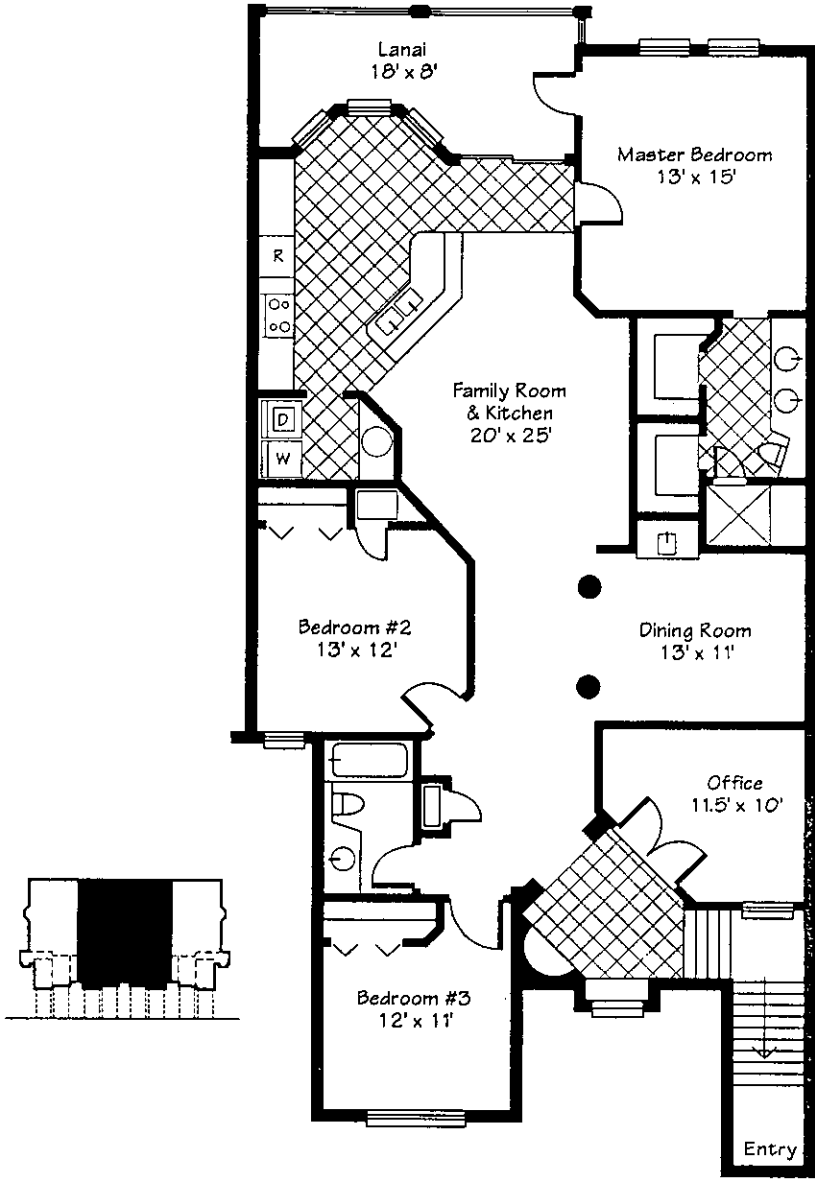

Carriage Homes at Woods Edge

The Captiva

Unit Sizes

Under Air: 1805 sq. ft.
Lanai: 144 sq. ft.
Garage: 220 sq. ft.
Total: 2169 sq. ft.