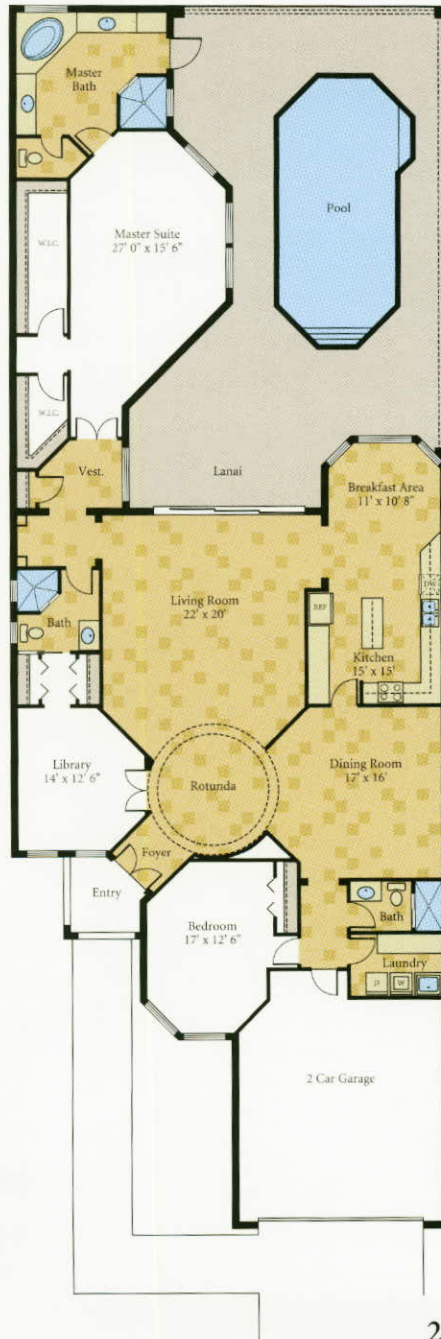

La C o s t e

G U L F S H O R E H O M E S

Living Area	2,870 Sq. Ft.
Garage	499 Sq. Ft.
Lanai	138 Sq. Ft.
Entry	58 Sq. Ft.
TOTAL AREA	3,565 Sq. Ft.

2 Bedrooms, 3 Baths, Library,
Breakfast Room, 2 Car Garage
©Gulfshore Homes