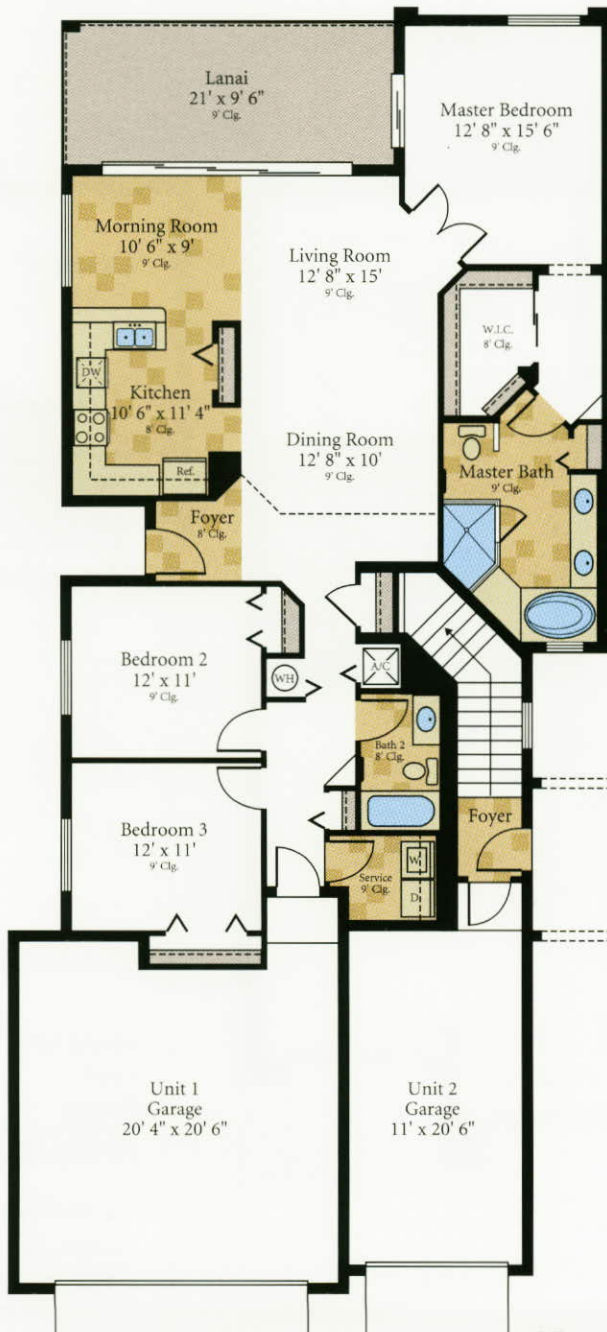

# Montego

## CENTEX HOMES - TURTLE POINTE

Living Area	1,632 Sq. Ft.
Lanai	200 Sq. Ft.
Garage	417 Sq. Ft.
<b>TOTAL AREA</b>	<b>2,249 Sq. Ft.</b>

3 Bedrooms/Den, 2 Baths,  
Breakfast Room, 2 Car Garage  
©Centex Homes