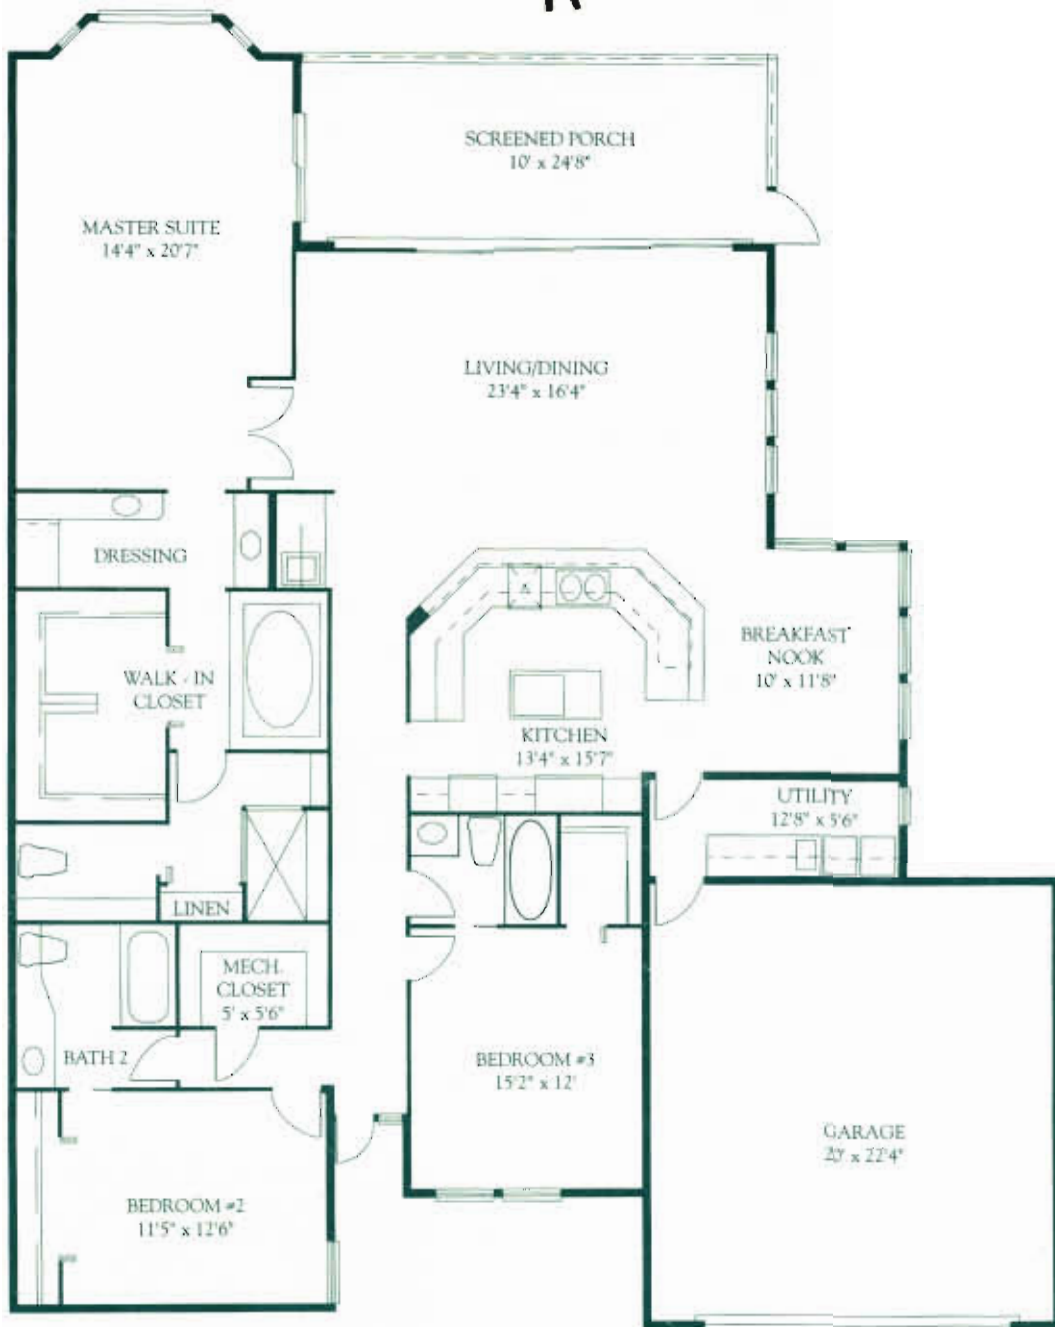

All dimensions are approximate. Plans are subject to engineering and architectural changes.

- Standard features:**
- Screened Lanai
 - Skylights
 - Vaulted Ceilings
 - Separate Breakfast Area
 - Wet Bar with Mirrors and Shelves
 - Fireplace
 - Automatic Sprinkler Fire System
 - Quality Floor Covering
 - Ceiling Fans
 - Quality Appliances Including:
 - 19.6 Cubic Foot, Double Door Refrigerator with Ice Maker
 - Self-Cleaning Electric Range and Oven
 - Dishwasher
 - Garbage Disposal
 - Full Size, Side-By-Side, Washer & Dryer
 - Custom European Style Cabinets and Counters
 - Built-In Pantry
 - Oversized Cultured Marble Tub and Separate Private Shower in Master Bathroom
 - Two Car Garage with Electric Garage Door Opener
 - Lockable Owner's Storage Closet

- Amenities:**
- Heated Swimming Pool
 - Two Tennis Courts
 - Lake Frontage

UNIT A	
Living Area	1738
Garage	528
Veranda	292
Entry	36
Total	2594

ORAL REPRESENTATIONS CANNOT BE RELIED UPON AS CORRECTLY STATING REPRESENTATIONS OF THE DEVELOPER. FOR CORRECT REPRESENTATIONS, MAKE REFERENCE TO THIS BROCHURE AND TO THE DOCUMENTS REQUIRED BY SECTION 718.503, FLORIDA STATUTES, TO BE FURNISHED BY A DEVELOPER TO A BUYER OR LESSEE.

Cypress Bend

UNIT A - LOWER

LIVING AREA	2230 sq. ft.
GARAGE	497 sq. ft.
TERRACE	271 sq. ft.
TOTAL	2998 sq. ft.

All dimensions are approximate. Plans are subject to engineering and architectural changes.

STANDARD FEATURES

Spacious Floor Plans with Magnificent Water and Cypress Preserve Views

Private Elevators to Second Floor Units

Volume Ceilings Throughout
Monier Villa Concrete Tile Roof
Generous Breakfast Nook Area

Stainmaster Carpet with Ceramic Tile in Traffic Areas