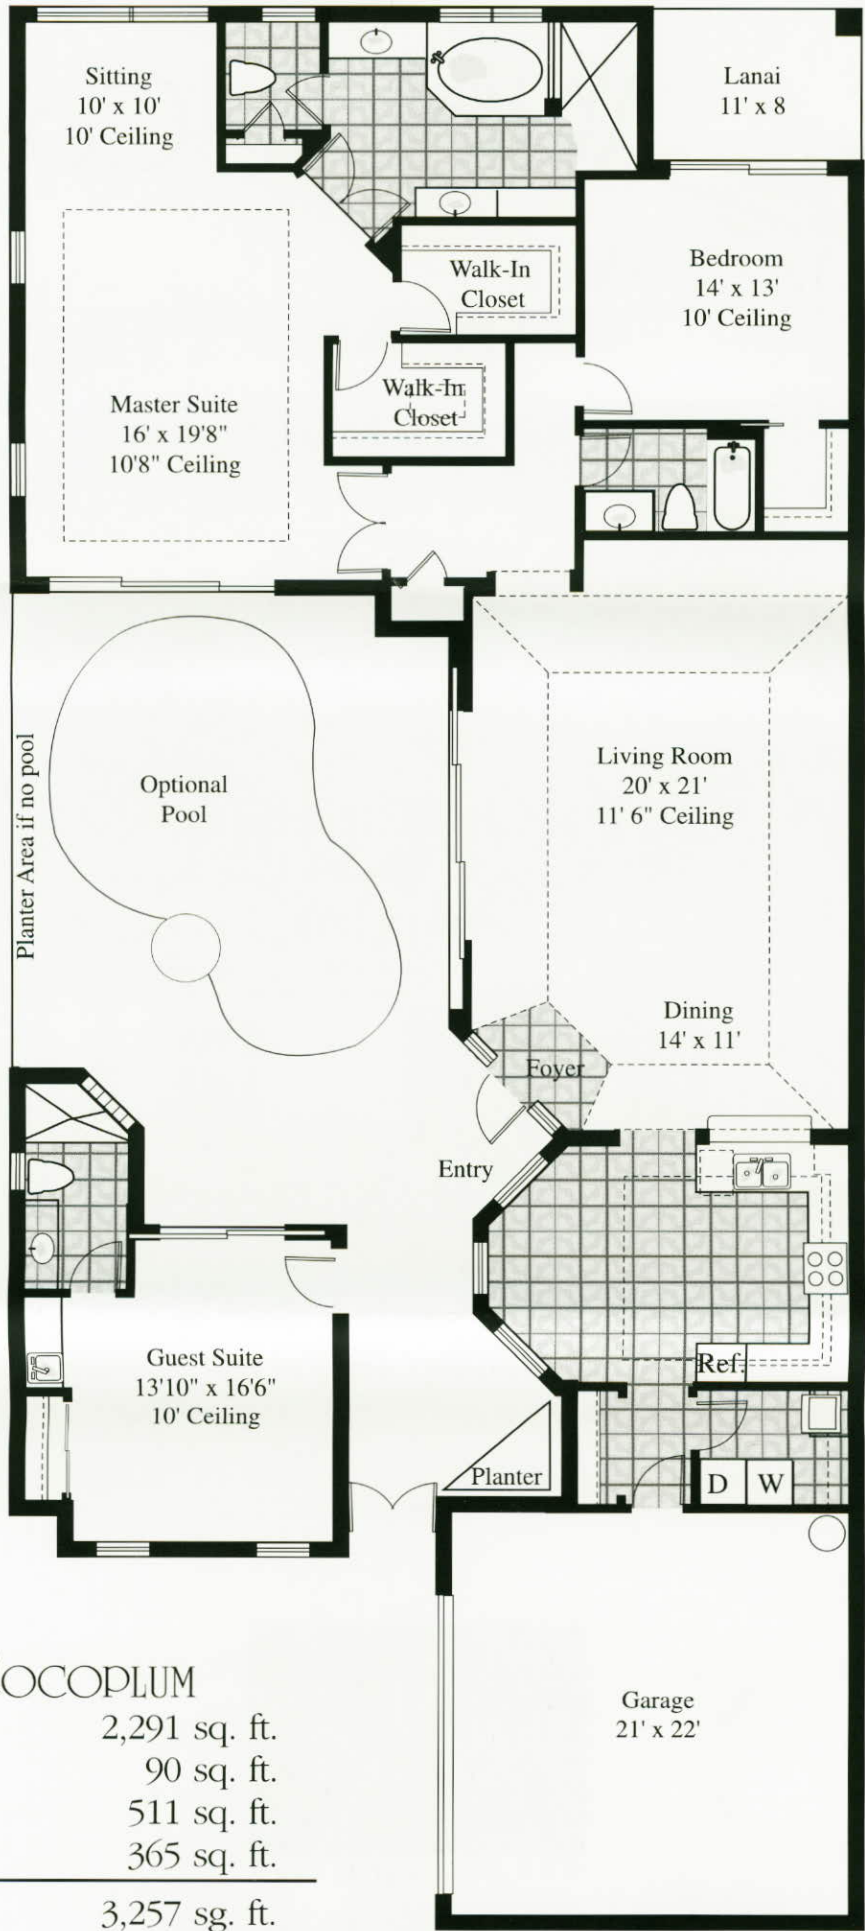

Wildcat Cove

VILLA HOMES - THE COCOPLUM

artist's rendering

WCI HOME BUILDING

THE COCOPLUM

Living Area	2,291 sq. ft.
Lanai	90 sq. ft.
Garage	511 sq. ft.
Cabana	365 sq. ft.
Total	3,257 sq. ft.