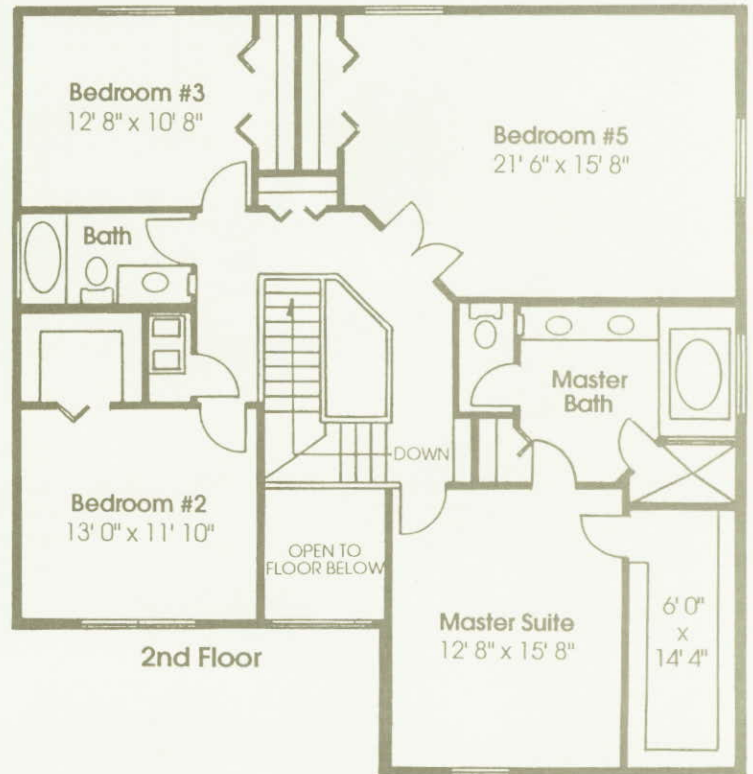

SQUARE FOOTAGE

1st Floor Living	1373
2nd Floor Living	1540
Entry	96
Garage	418
Total	3427
Patio	47

ALL DIMENSIONS AS SHOWN ARE APPROXIMATE AND MAY VARY WITH THE ACTUAL CONSTRUCTION.