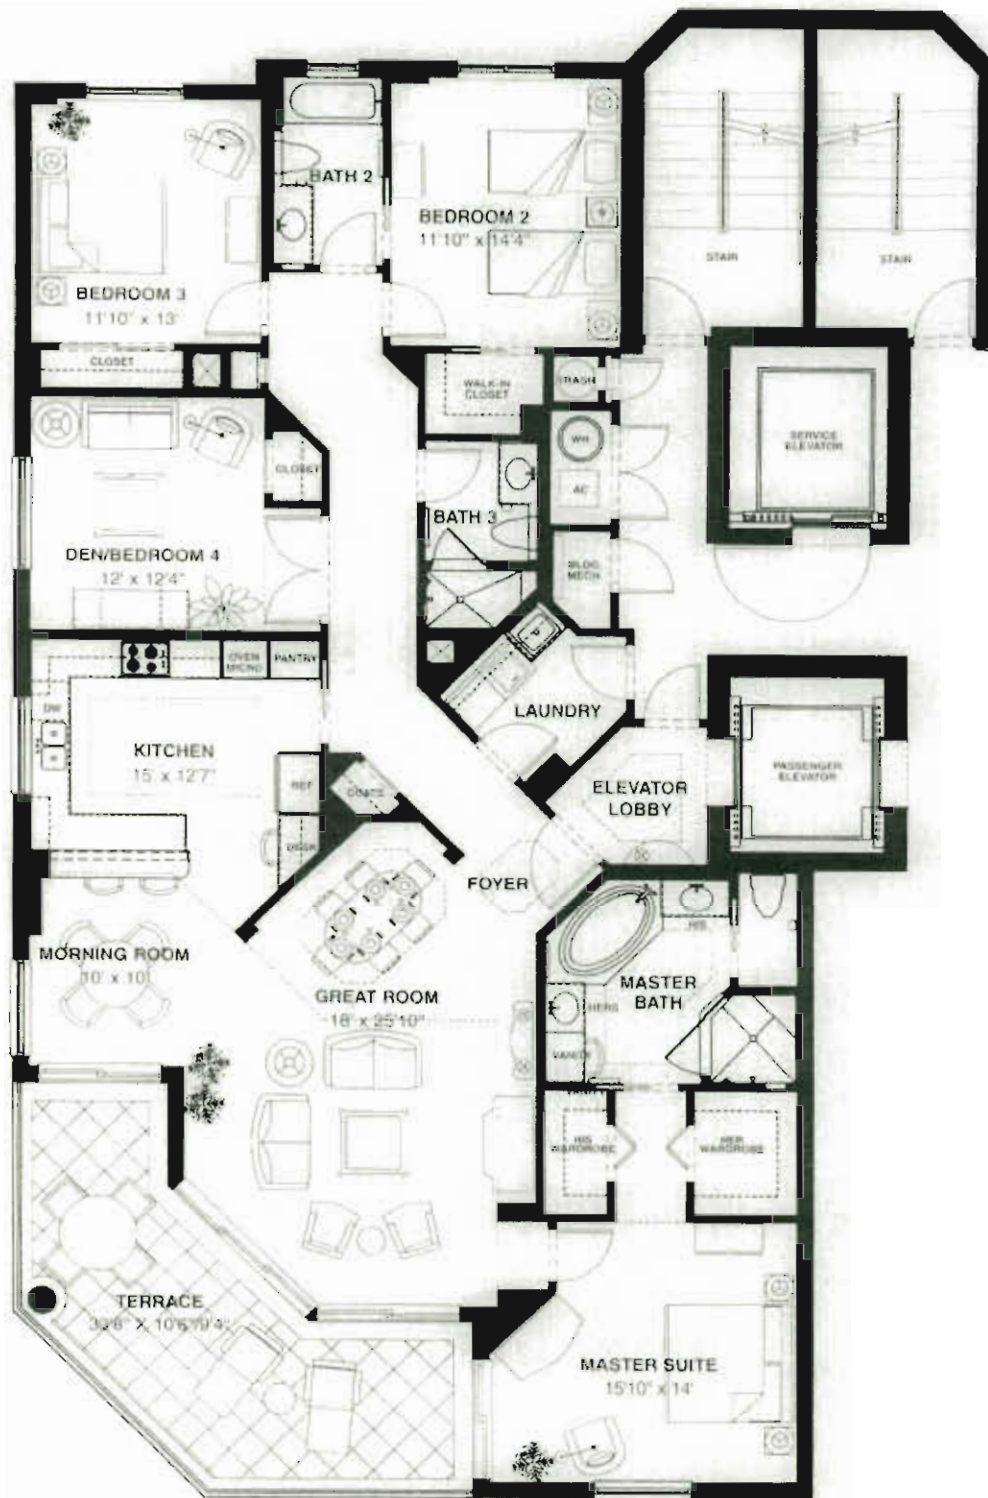

RESIDENCE 01

THE TARPON

3 Bedroom, Den/Bedroom 4, 3 Bath

A/C Living Area	2,324 Sq. Ft.
Terrace	210 Sq. Ft.
total	2,534 Sq. Ft.

ALL DIMENSIONS ARE APPROXIMATE. THE DEVELOPER RESERVES THE RIGHT TO CHANGE AND ALTER ALL MATERIALS, SPECIFICATIONS, FINISHES, AND COLORS. SEE ARCHITECTURAL DRAWINGS FOR DETAILS.

RESIDENCE 06
THE TARPON
 3 Bedroom, Den/Bedroom 4, 3 Bath

A/C Living Area	2,324 Sq. Ft.
Terrace	210 Sq. Ft.
Total	2,534 Sq. Ft.

ALL DIMENSIONS ARE APPROXIMATE. THE DEVELOPER RESERVES THE RIGHT TO CHANGE AND ALTER ALL MATERIALS, SPECIFICATIONS, DIMENSIONS, FINISHES AND FIXTURES WITHOUT NOTICE.