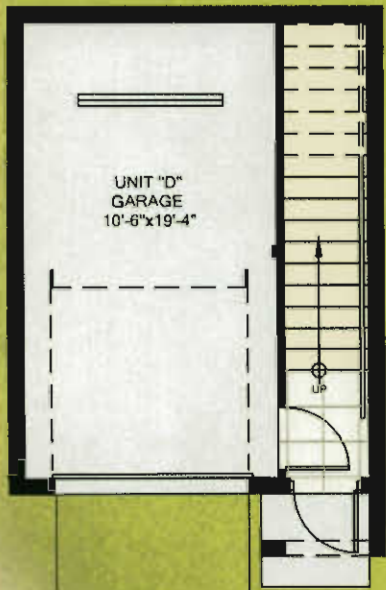

**PORTOFINO**  
 3 BEDROOM, 2 BATH, PLUS DEN

Conditioned Area	1,828 SF
Patio/Entry	118 SF
Garage	223 SF
<b>Total</b>	<b>2,169 SF</b>

SECOND FLOOR

*Portofino*