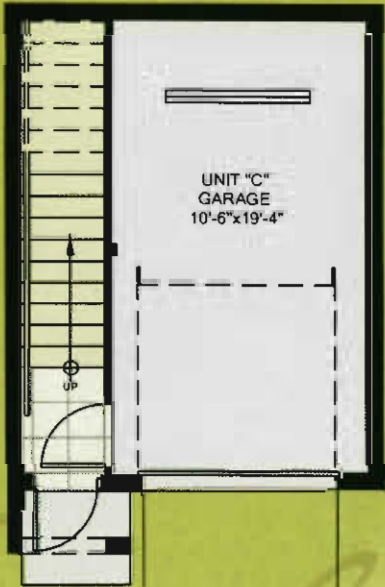

MILAN	
2 BEDROOM, 2 BATH, PLUS DEN	
Conditioned Area	1,667 SF
Patio/Entry	118 SF
Garage	223 SF
<b>Total</b>	<b>2,008 SF</b>

SECOND FLOOR

*Milan*