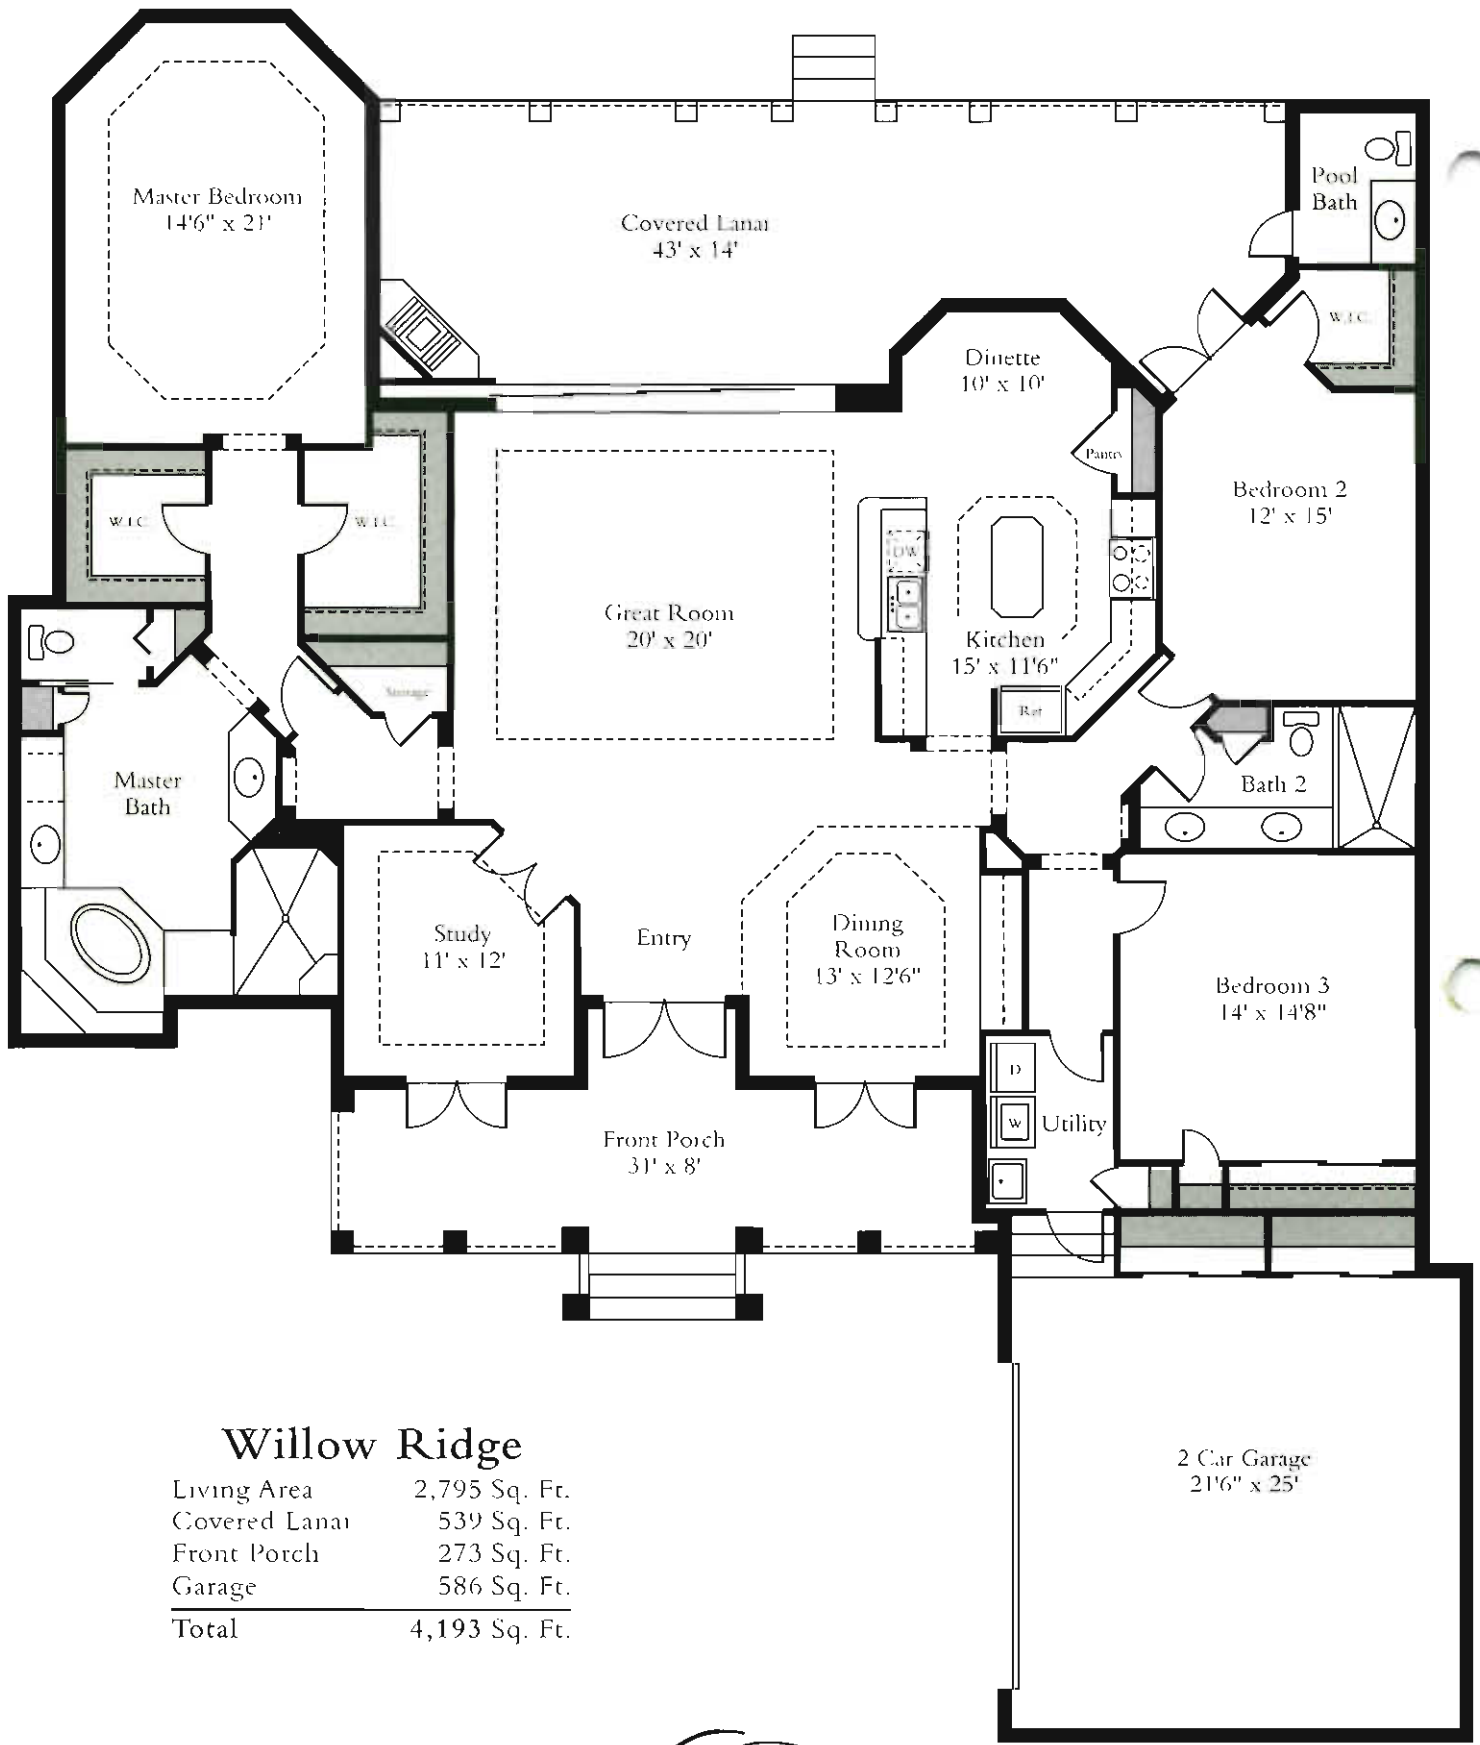

# Single Family Home

*Willow Ridge by Southern Bay Homes, Inc.*

*Verandah*™

# Single Family Home

*Willow Ridge B by Southern Bay Homes, Inc.*

*Verandah*™

### Willow Ridge

Living Area	2,795 Sq. Ft.
Covered Lanai	539 Sq. Ft.
Front Porch	273 Sq. Ft.
Garage	586 Sq. Ft.
<b>Total</b>	<b>4,193 Sq. Ft.</b>

*Verandah*™  
Realty, Inc.

11571 Verandah Boulevard, Fort Myers, FL 33905  
239.694.7199 • Toll Free 866.694.7199  
www.verandah.com