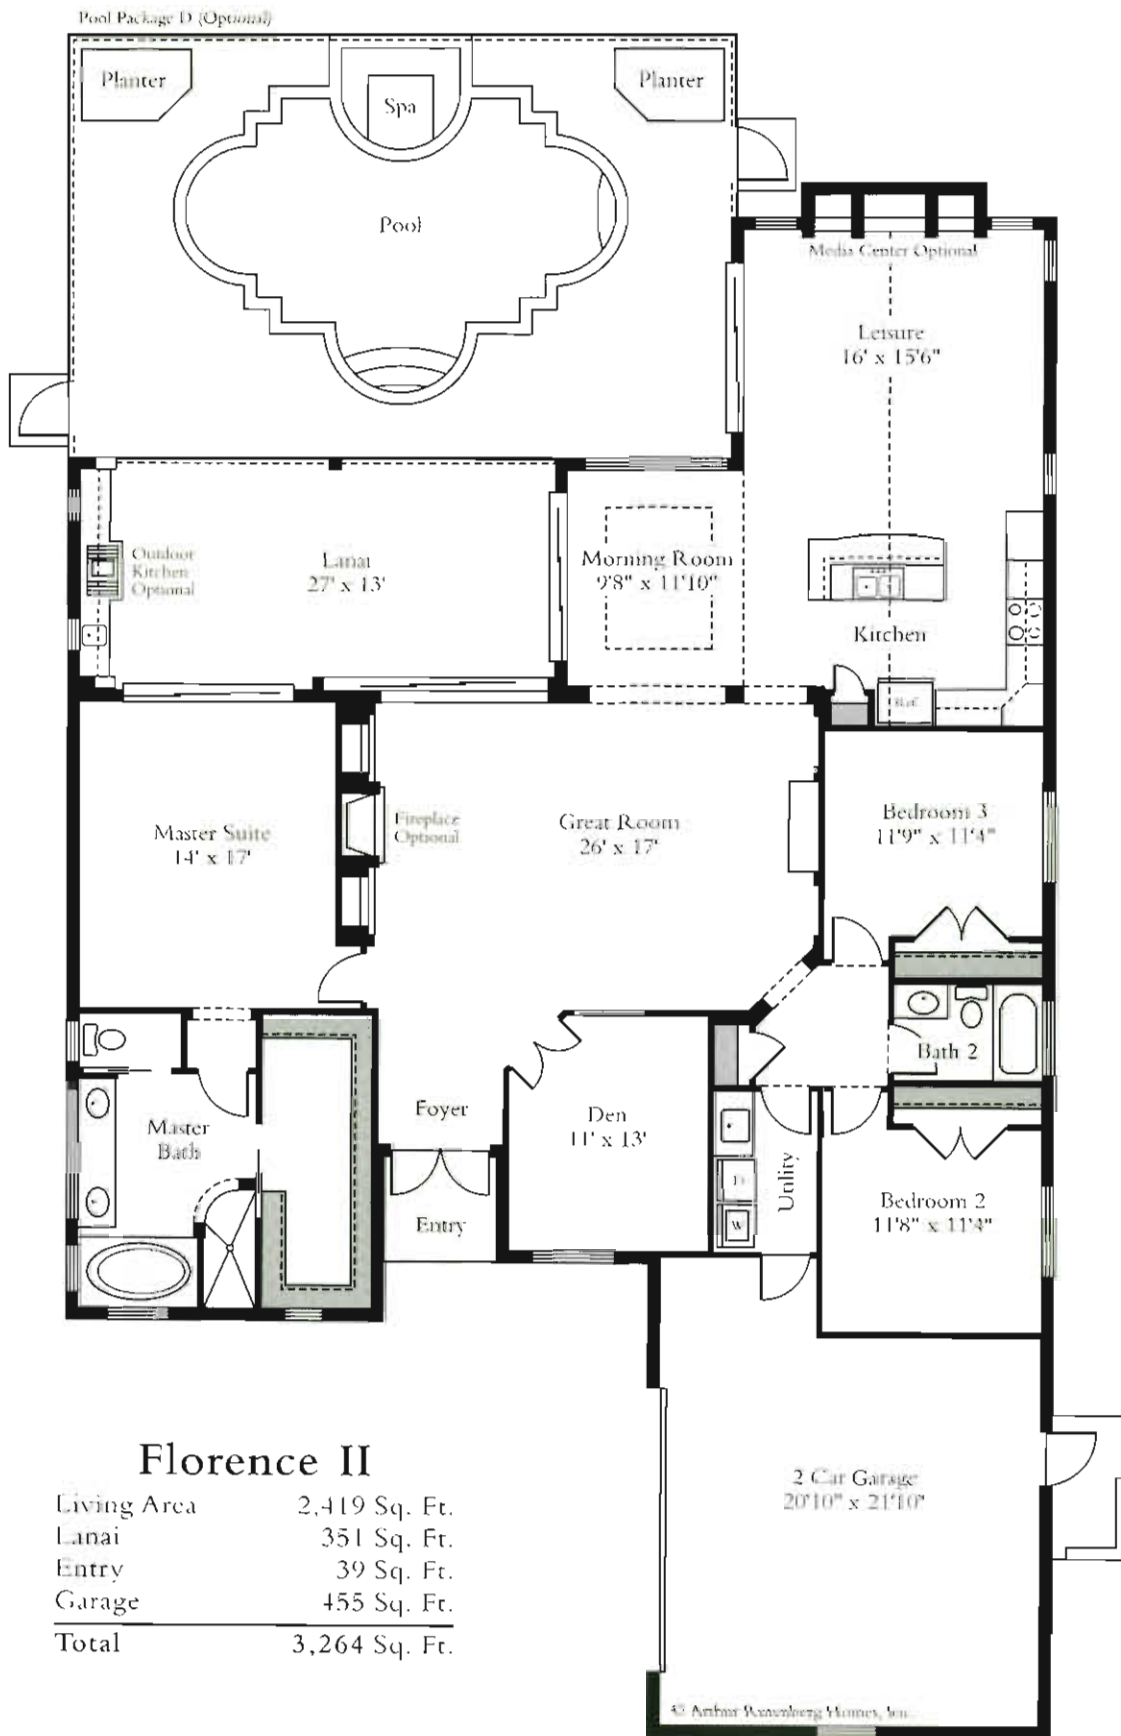

Single Family Home

*Florence II by Lyons Housing Corp. / Arthur Rutenberg Homes
American Colonial*

Verandah™

Single Family Home

*Florence II by Lyons Housing Corp. / Arthur Rutenberg Homes
Mediterranean*

Verandah™

Single Family Home

*Florence II by Lyons Housing Corp. / Arthur Rutenberg Homes
French Colonial*

Verandah™

Florence II

Living Area	2,419 Sq. Ft.
Lanai	351 Sq. Ft.
Entry	39 Sq. Ft.
Garage	455 Sq. Ft.
Total	3,264 Sq. Ft.