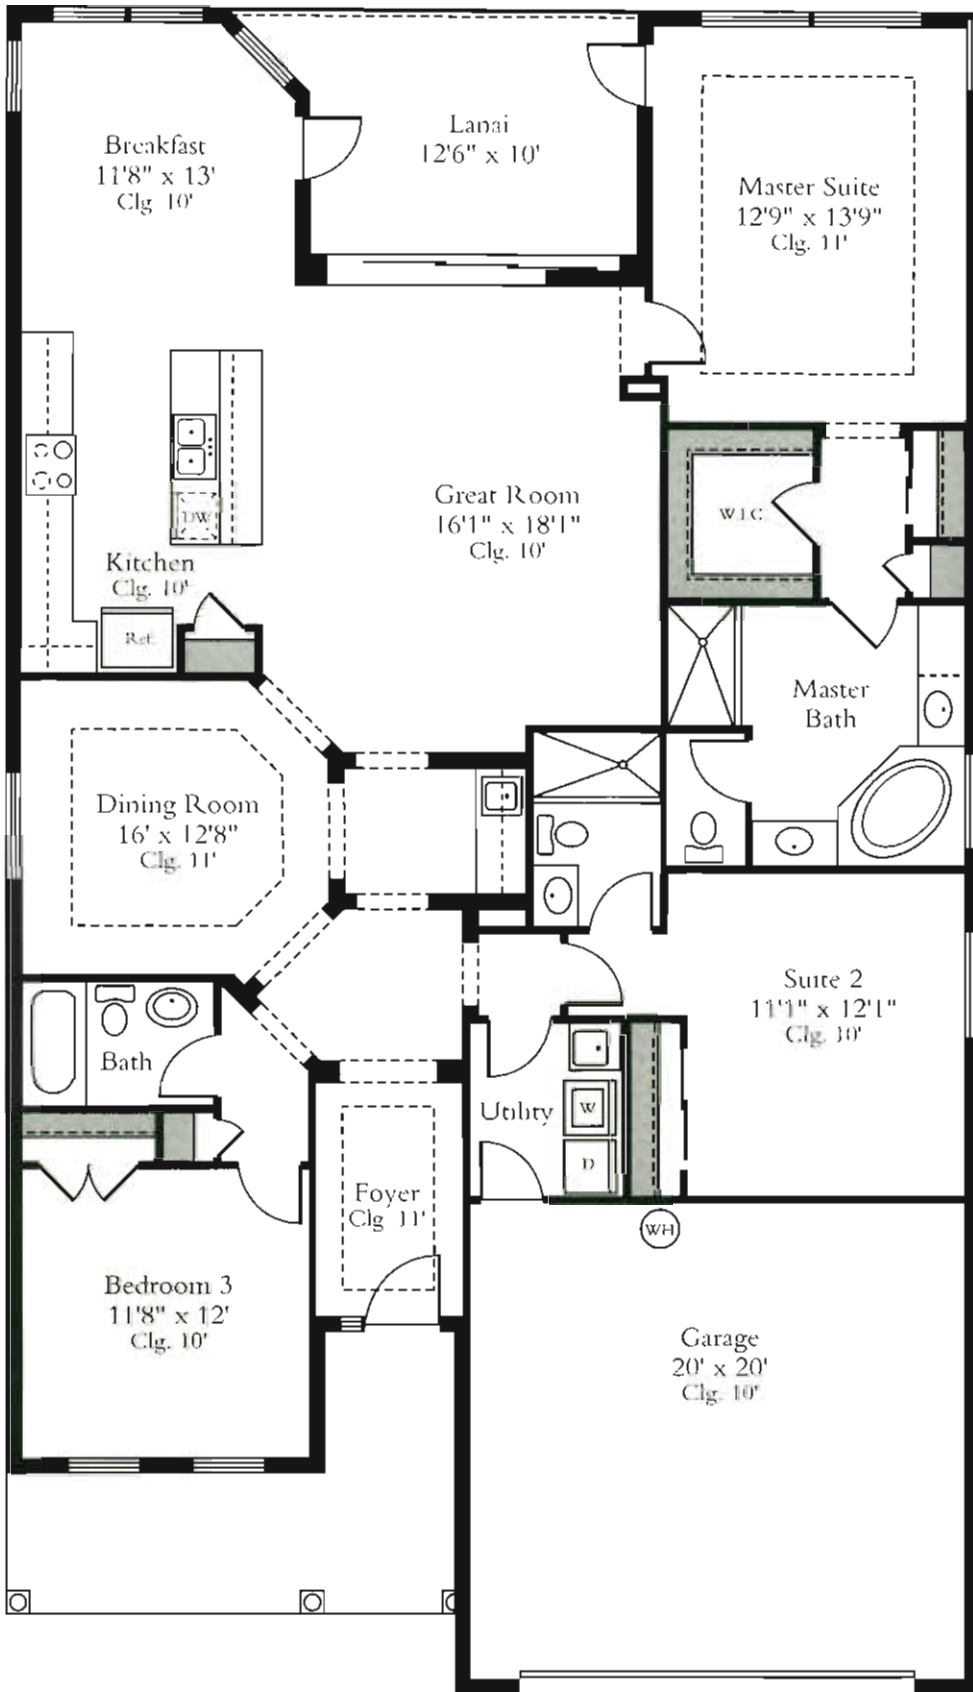

## Belvedere

Living Area	1,997 Sq. Ft.
Lanai	148 Sq. Ft.
Entry	135 Sq. Ft.
Garage	437 Sq. Ft.
<b>Total</b>	<b>2,717 Sq. Ft.</b>

*Verandah*<sup>TM</sup>  
Realty, Inc.

Dimensions shown herein are approximate. Developer maintains a continuous design program and developer therefore reserves the right to modify these plans.