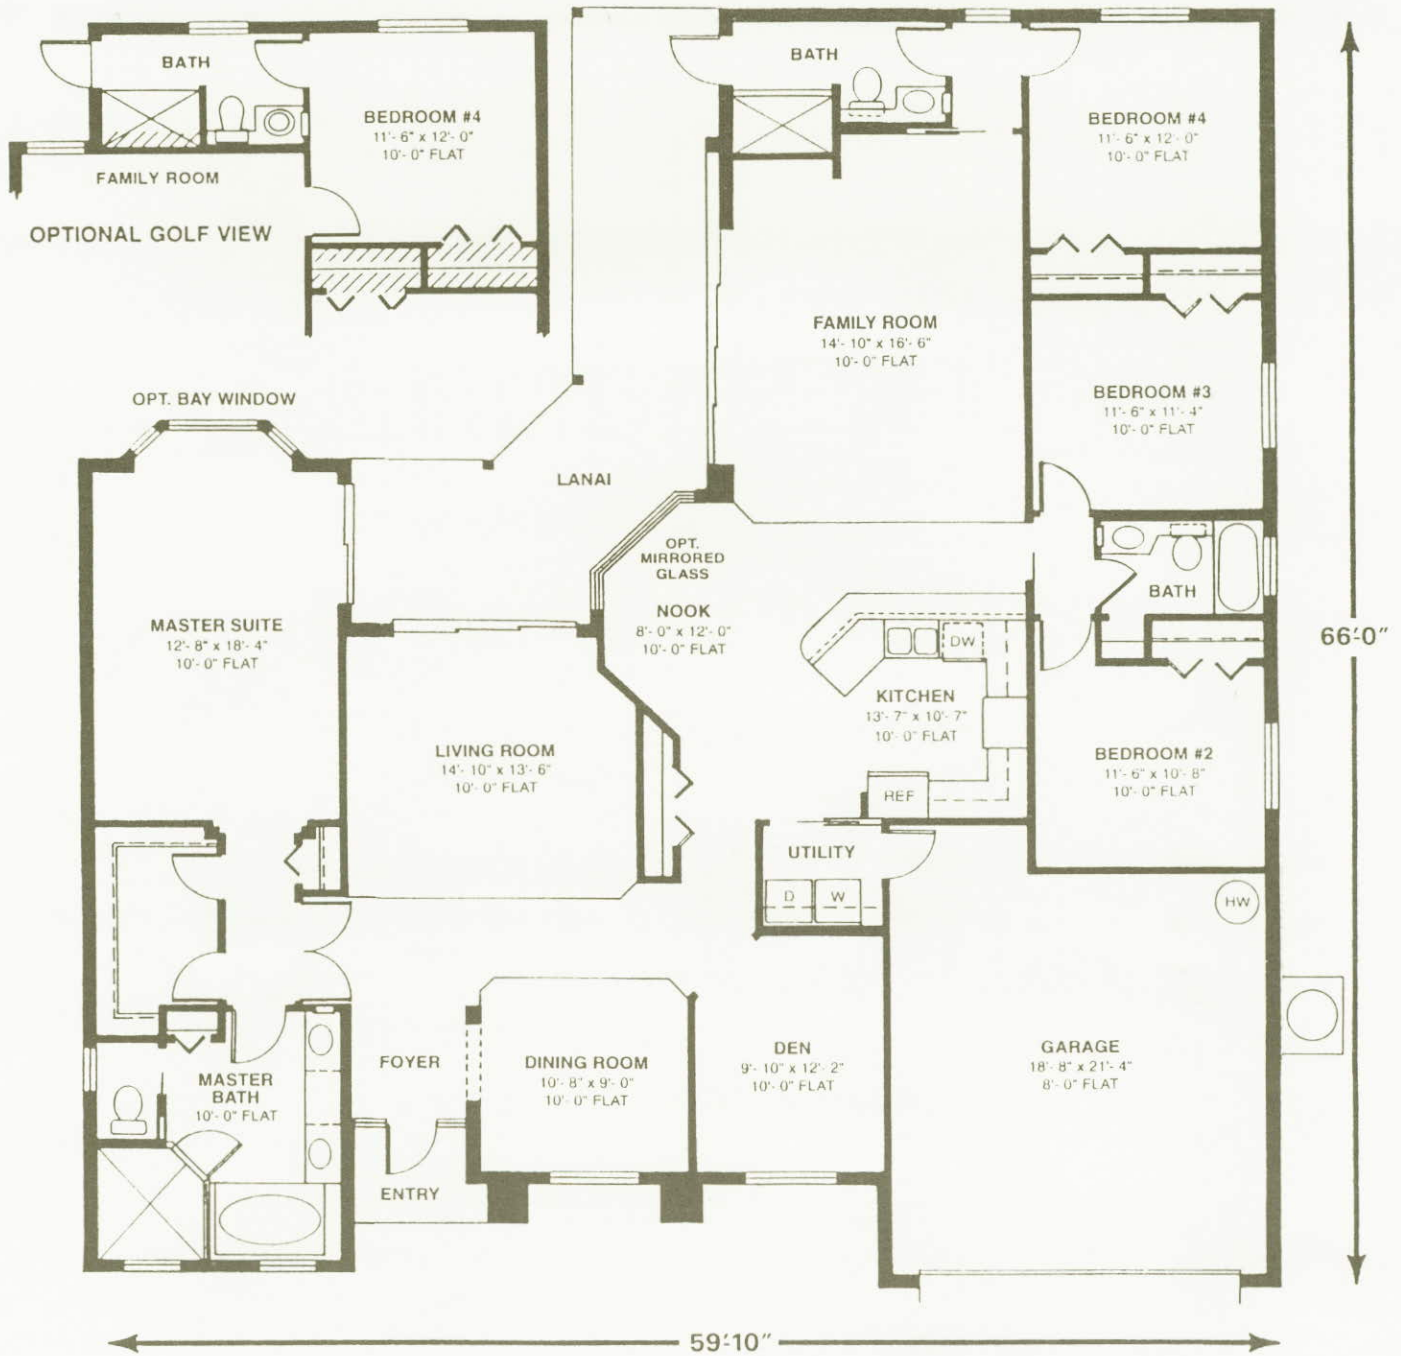

AH

B

CH

SQUARE FOOTAGE	
LIVING AREA	2374
GARAGE	603
LANAI	284
ENTRY	58
TOTAL	3319

ALL DIMENSIONS AS SHOWN ARE APPROXIMATE AND MAY VARY WITH THE ACTUAL CONSTRUCTION