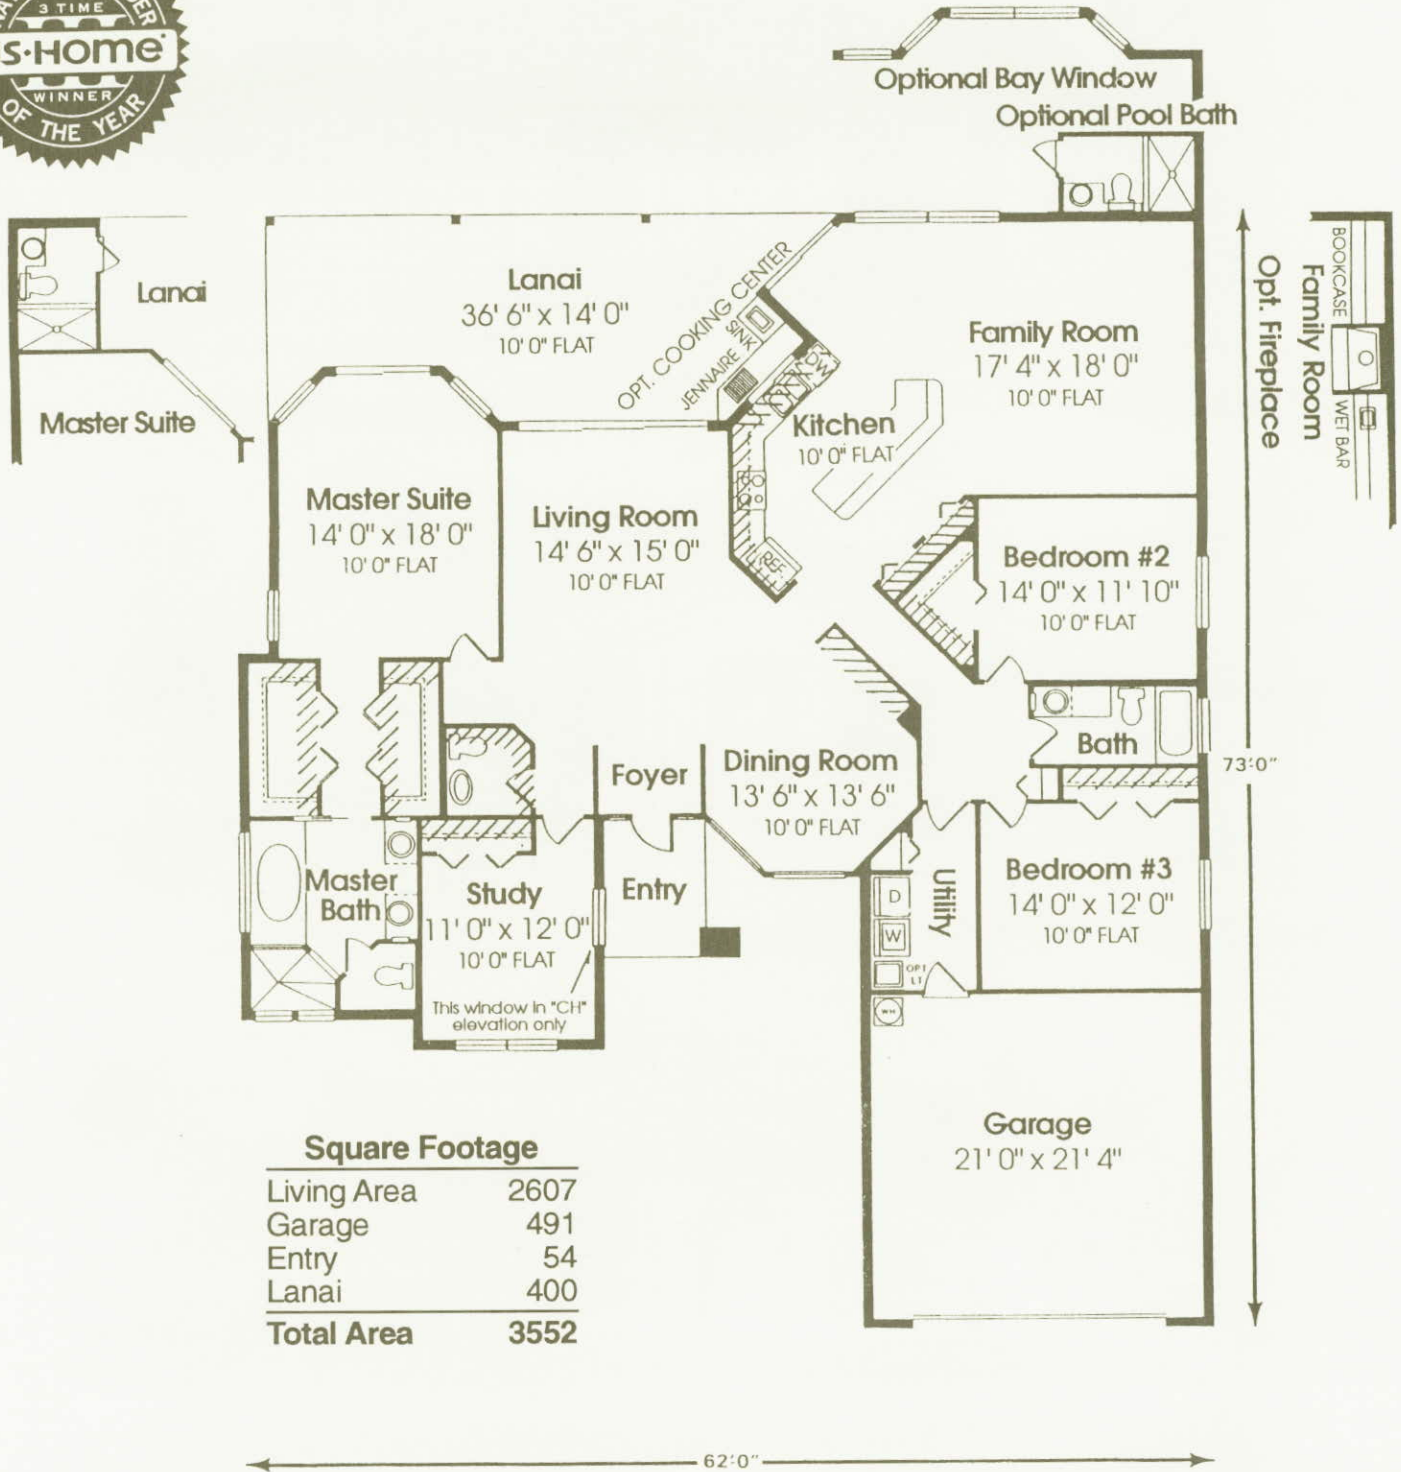

AH

BH

CH

Square Footage	
Living Area	2607
Garage	491
Entry	54
Lanai	400
<b>Total Area</b>	<b>3552</b>

ALL DIMENSIONS AS SHOWN ARE APPROXIMATE AND MAY VARY WITH THE ACTUAL CONSTRUCTION.