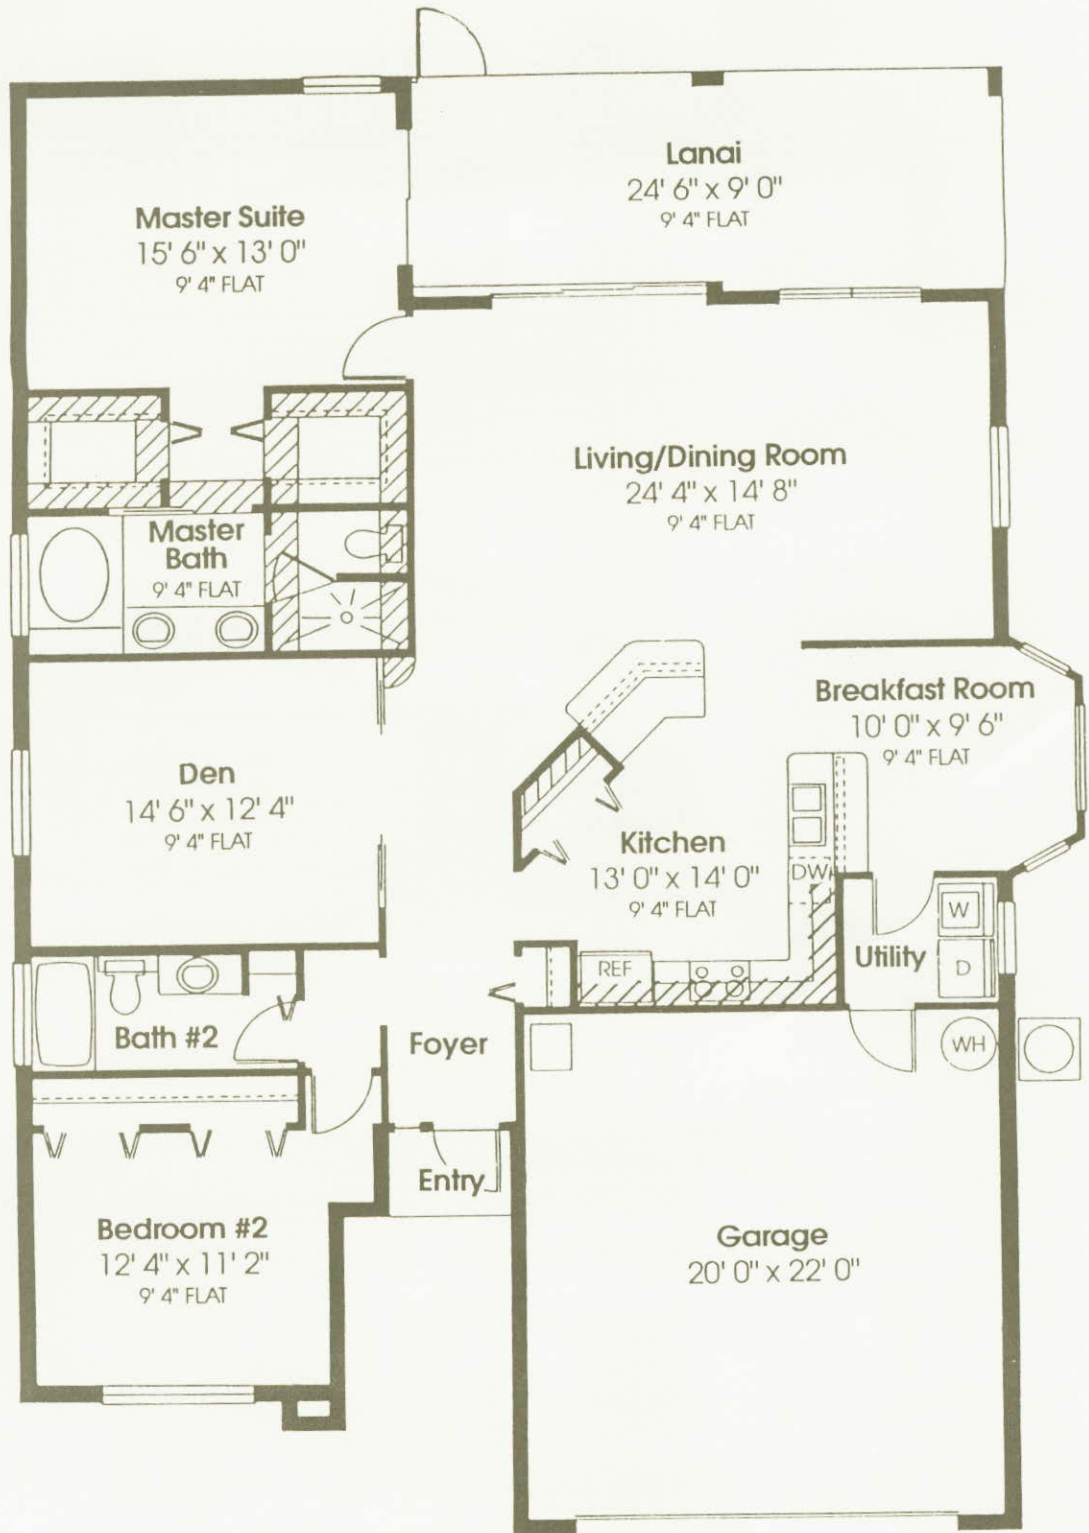

AH

BH

C

SQUARE FOOTAGE

Living Area	1788
Garage	478
Entry	86
Lanai	245
TOTAL	2597

ALL DIMENSIONS AS SHOWN ARE APPROXIMATE AND MAY VARY WITH THE ACTUAL CONSTRUCTION.