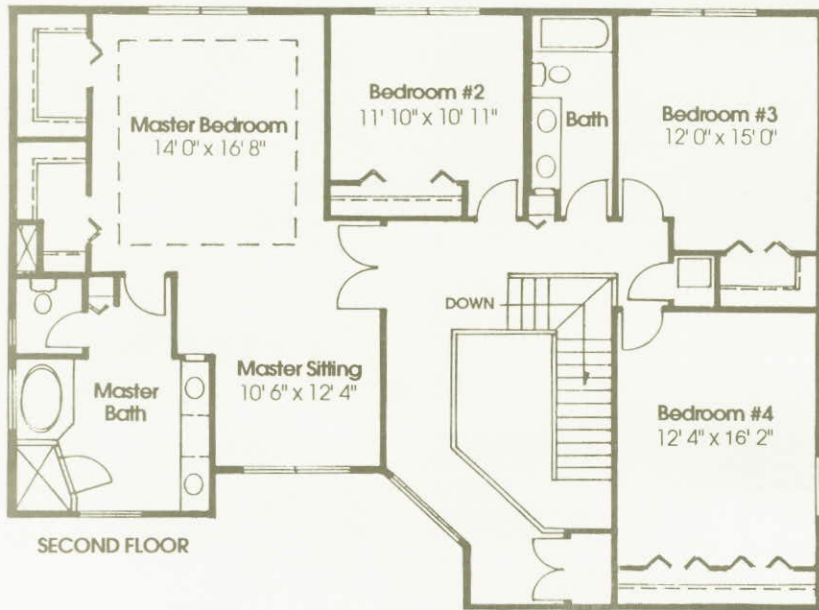

AH

BH

CH

**SQUARE FOOTAGE**

First Floor	1774
Second Floor	1748
Opt. Bonus Room	355
Entry	51
Garage	436
<b>TOTAL</b>	<b>4364</b>
Patio	99

ALL DIMENSIONS AS SHOWN ARE APPROXIMATE AND MAY VARY WITH THE ACTUAL CONSTRUCTION.