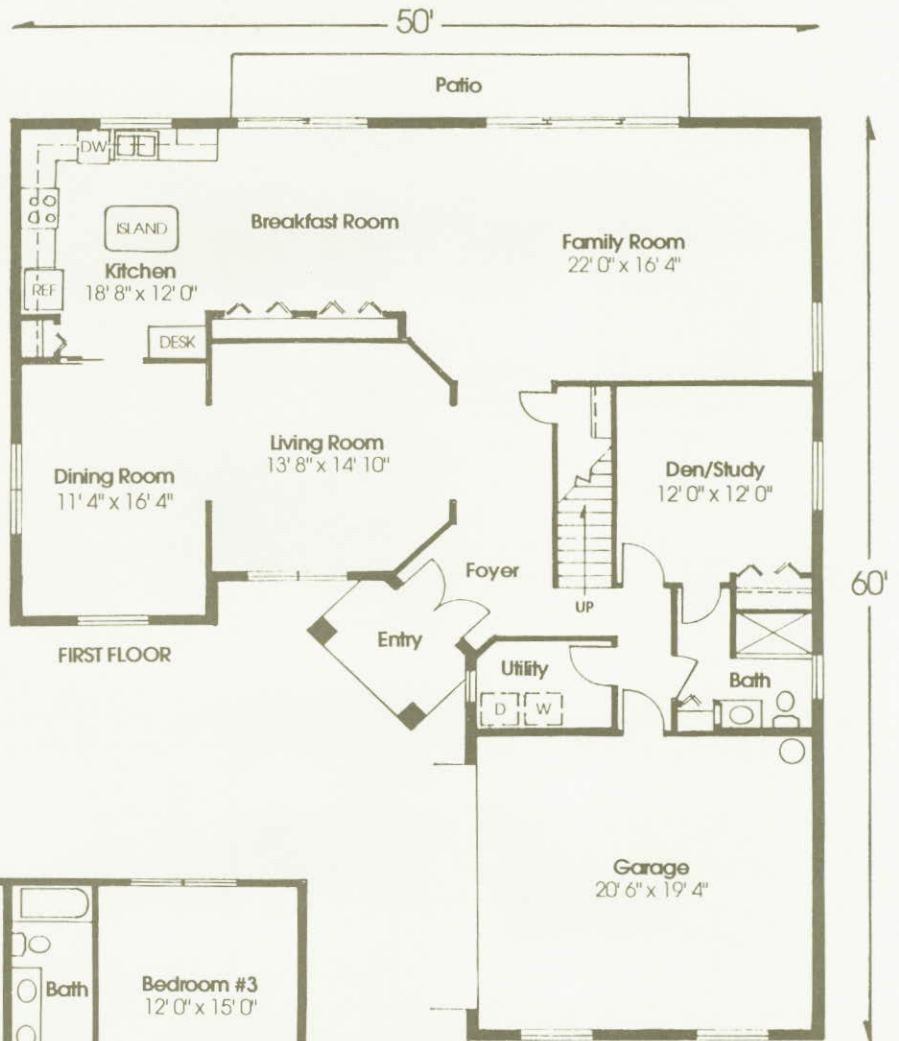

AH

BH

CH

**SQUARE FOOTAGE**

First Floor	1774
Second Floor	1748
Opt. Bonus Room	355
Entry	51
Garage	436
<b>TOTAL</b>	<b>4364</b>
Patio	99

ALL DIMENSIONS AS SHOWN ARE APPROXIMATE AND MAY VARY WITH THE ACTUAL CONSTRUCTION.