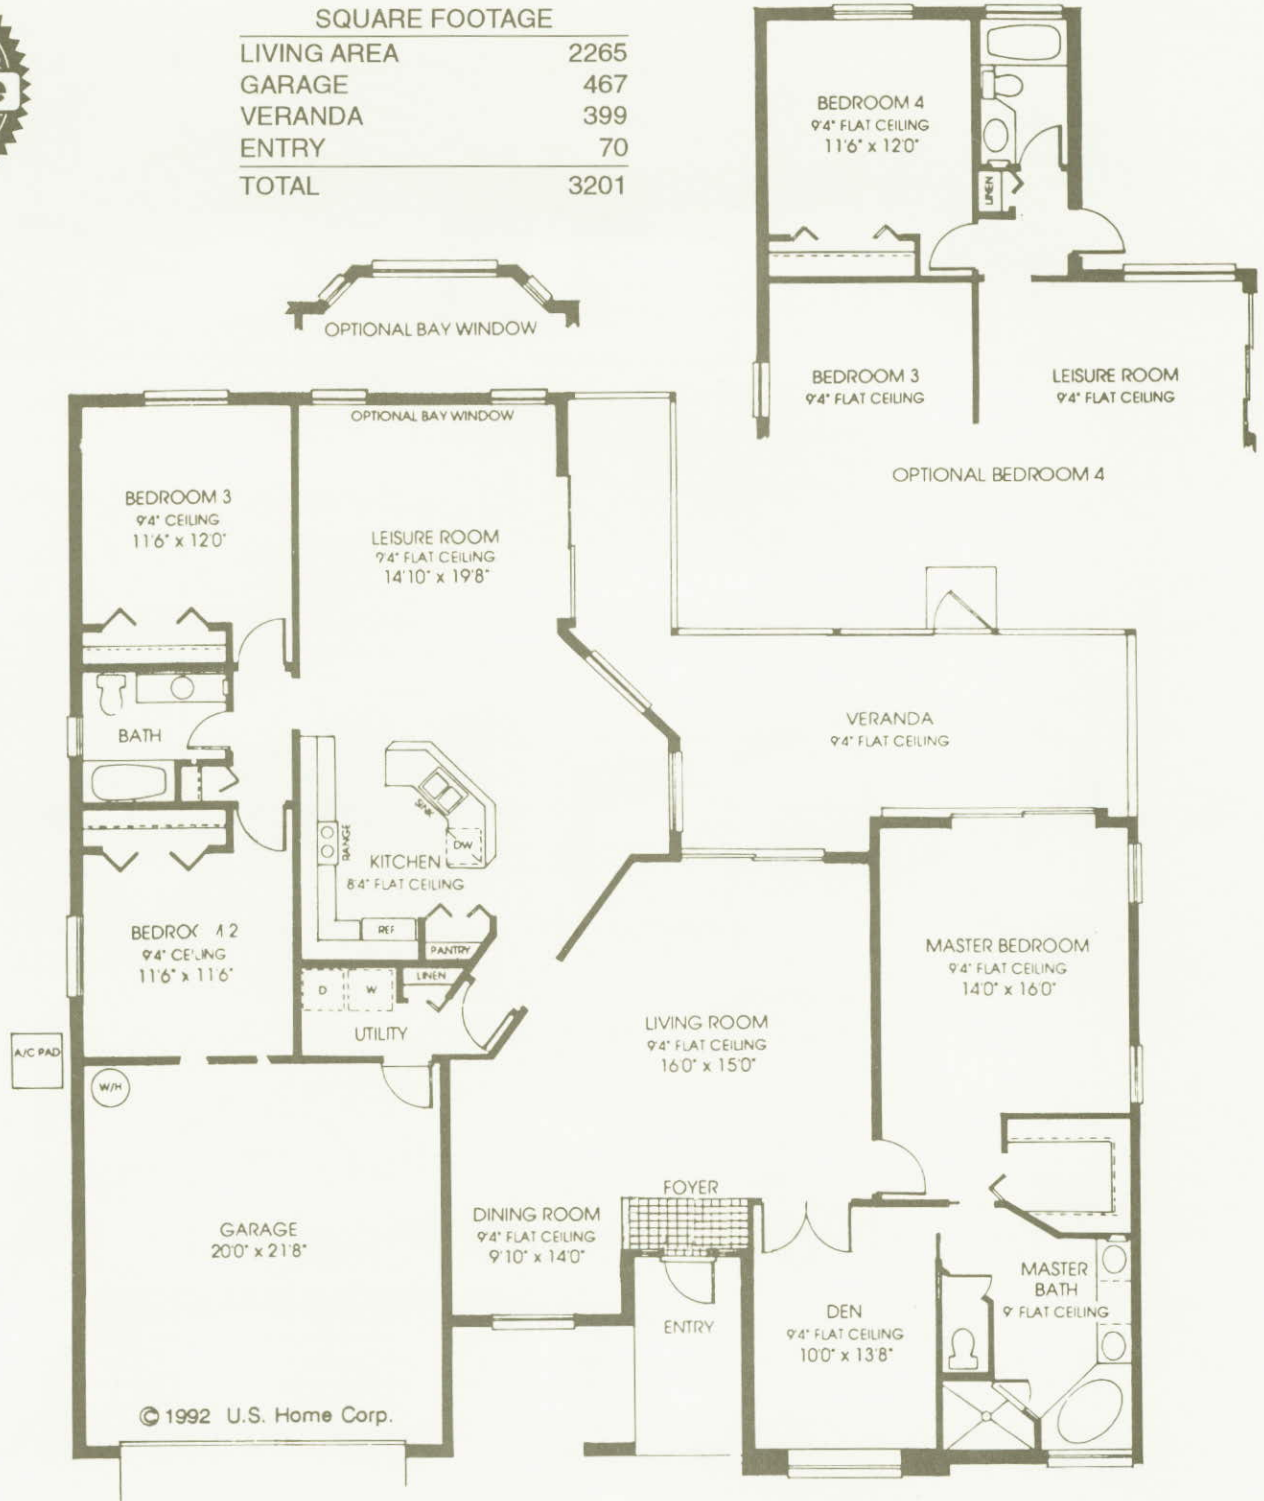

SQUARE FOOTAGE	
LIVING AREA	2265
GARAGE	467
VERANDA	399
ENTRY	70
TOTAL	3201

ALL DIMENSIONS AS SHOWN ARE APPROXIMATE AND MAY VARY WITH THE ACTUAL CONSTRUCTION.