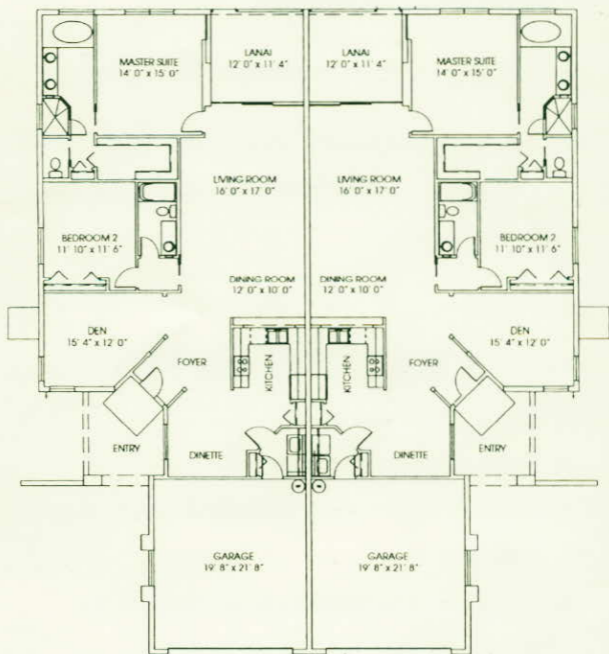

Cheshire

SQUARE FOOTAGE

Living Area	1,746
Garage	463
Lanai	142
Entry	30
TOTAL	2,381