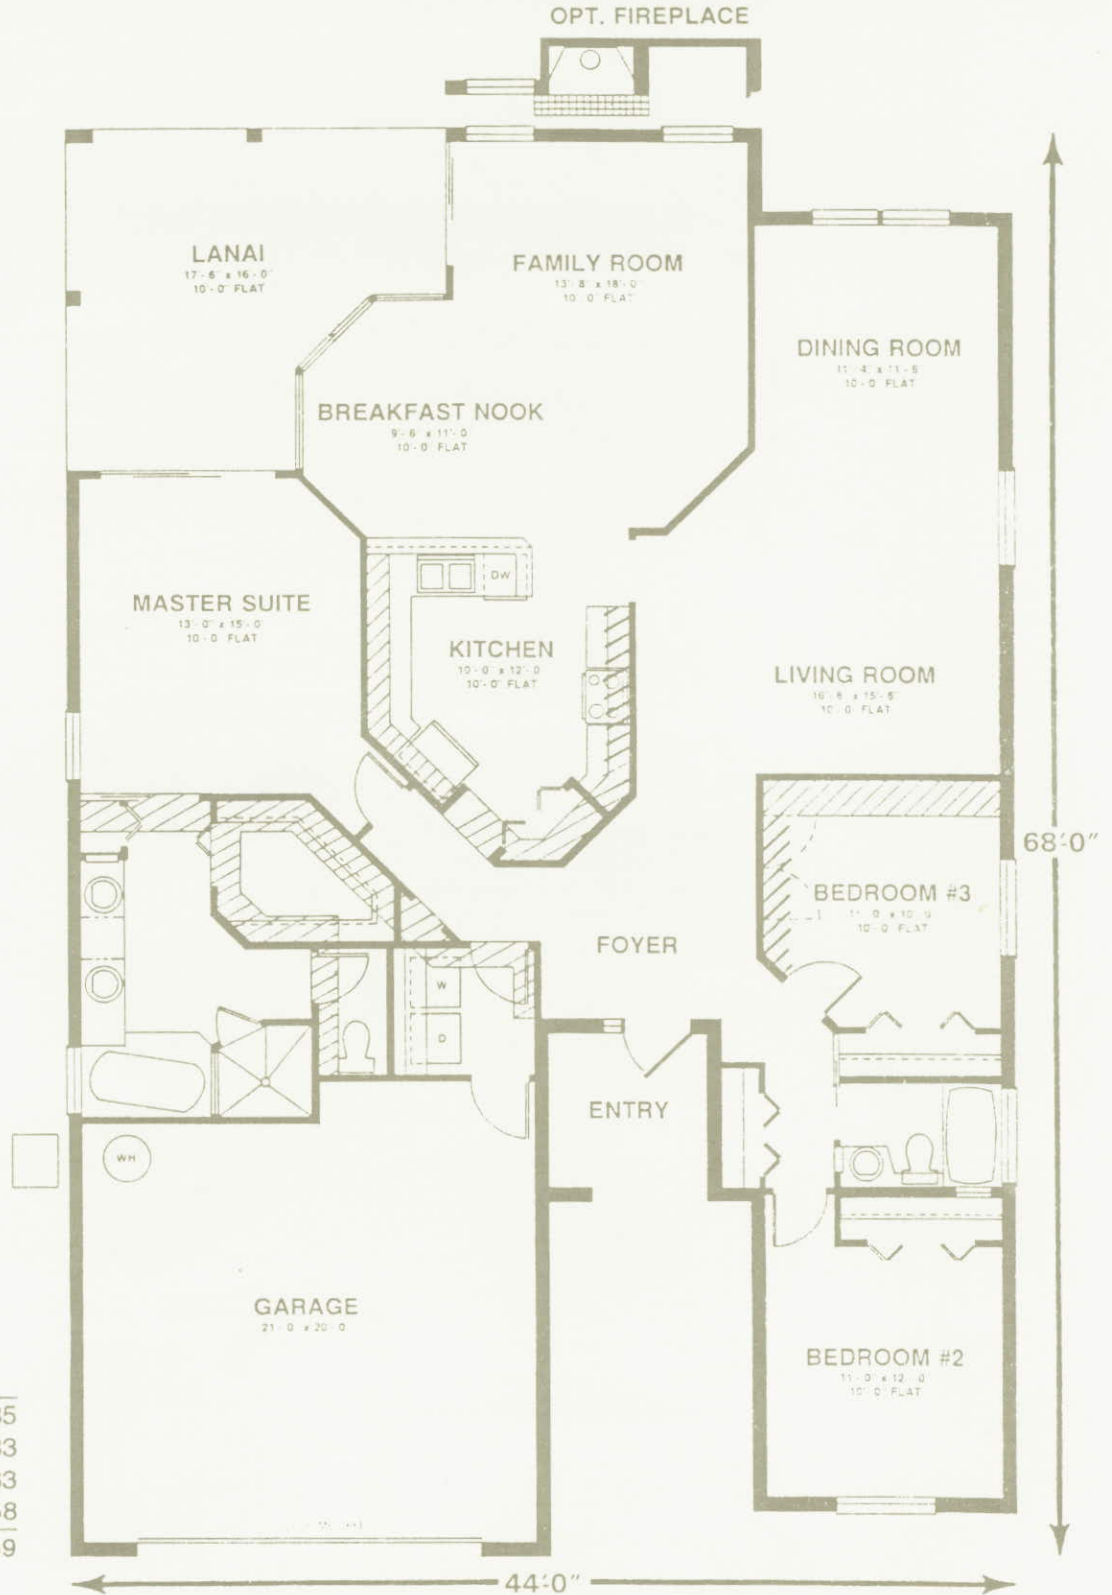

AH

BH

C

SQUARE FOOTAGE	
LIVING AREA	1985
GARAGE	483
LANAI	233
ENTRY	58
TOTAL	2759

ALL DIMENSIONS AS SHOWN ARE APPROXIMATE AND MAY VARY WITH THE ACTUAL CONSTRUCTION.