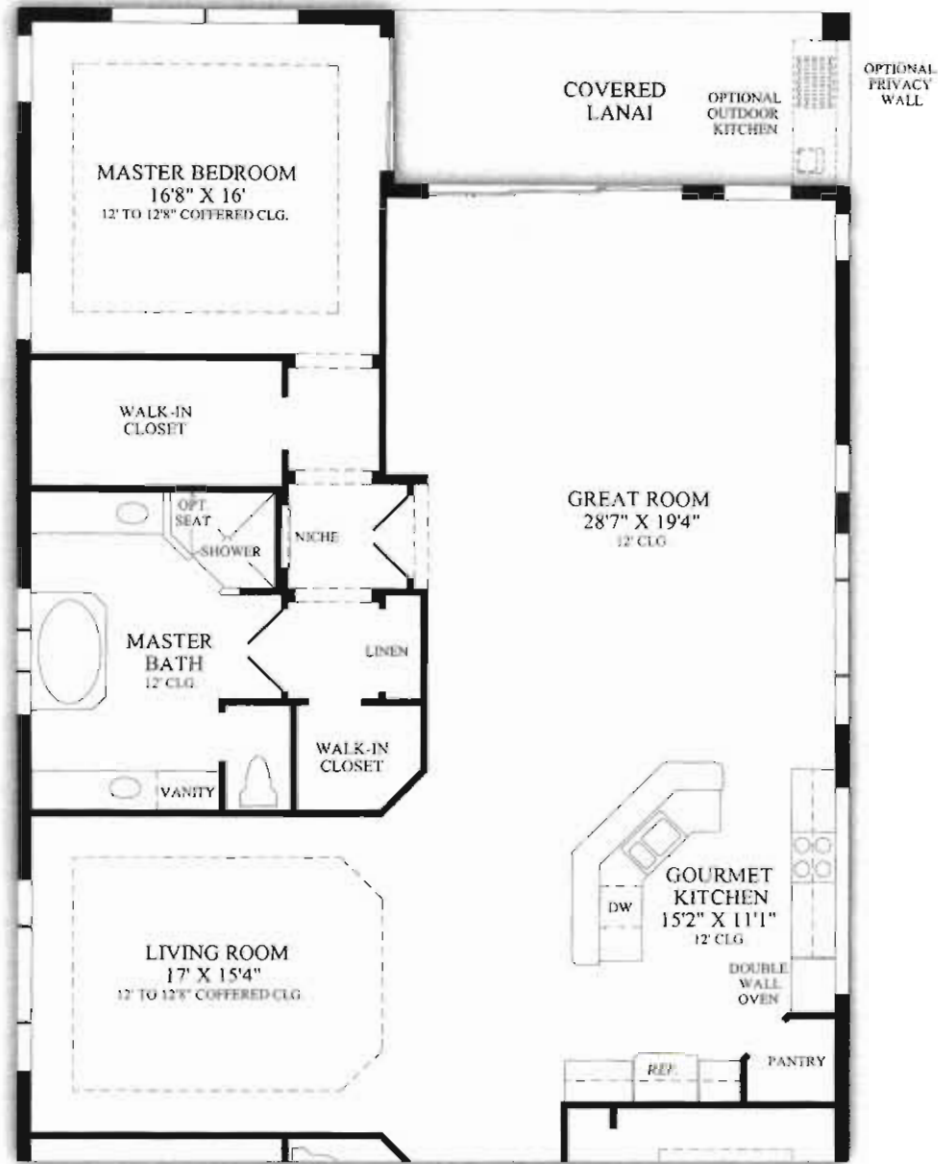

The master bedroom suite features direct access to the covered lanai, coffered ceiling, two large walk-in closets and a luxurious master bath with his-and-her vanities, Roman tub, separate shower, and private water closet.

Additional features include two bedrooms, full bath, private study with double-door entry, conveniently located powder room, separate laundry room, and two-car garage.

DRAFT

Air Conditioned Living Area	2797 sq. ft.
Covered Lanai	181 sq. ft.
Covered Entry	56 sq. ft.
Garage	457 sq. ft.
Total	3491 sq. ft.

OPTIONAL KITCHEN LAYOUT