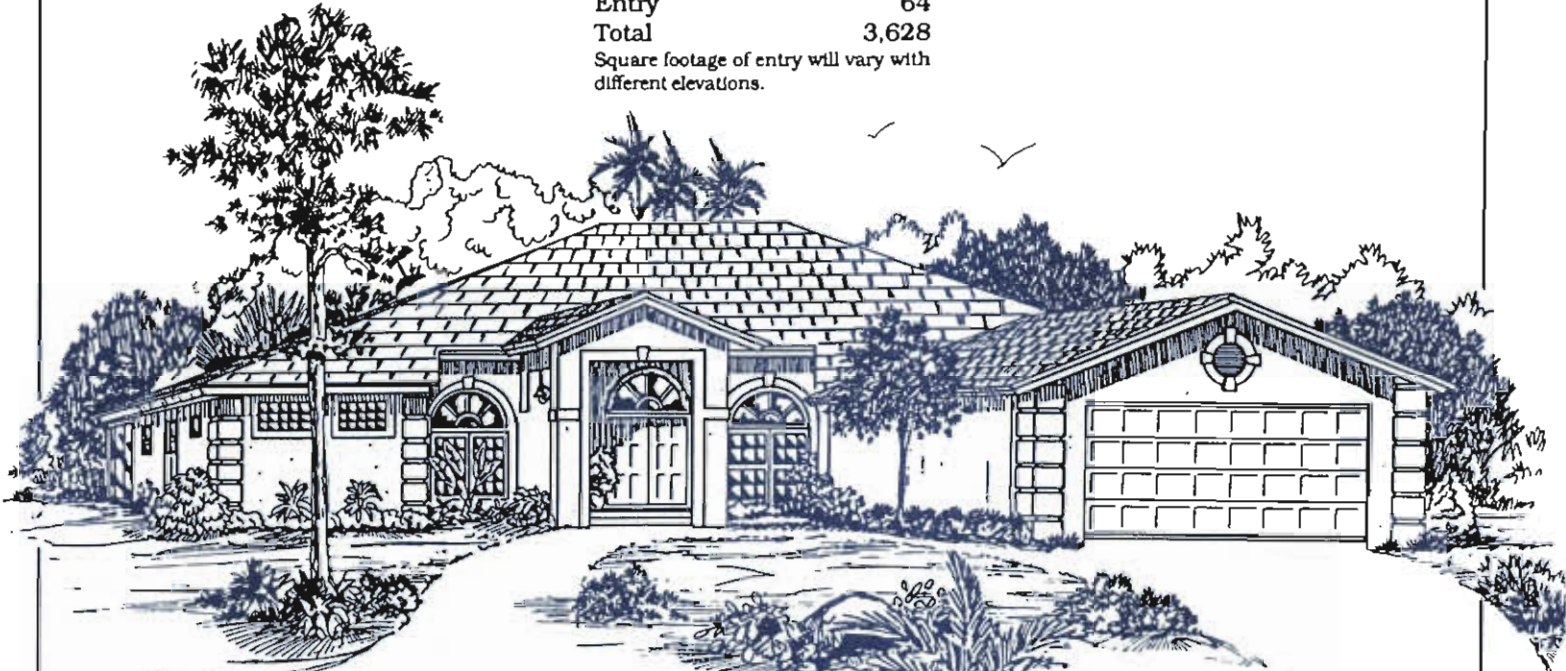

The Wynwood

Exterior Elevations

SQUARE FOOTAGE

Living Area	2,540
Lanai	489
Garage	535
Entry	64
Total	3,628

Square footage of entry will vary with different elevations.

Elevation A

Elevation B

THREE OAKS

The Neighborhood Community

The Wynwood

THREE OAKS

*All dimensions are approximate. We reserve the right to substitute building material, appliances and fixtures of a like kind and quality and to change features, options and architectural details without prior notice.
 1993 Southwest Florida Capital Corporation offer is limited. Product availability and prices are subject to change without notice.*

Model homes and brochures are only representational. Houses are built to blue print specifications.