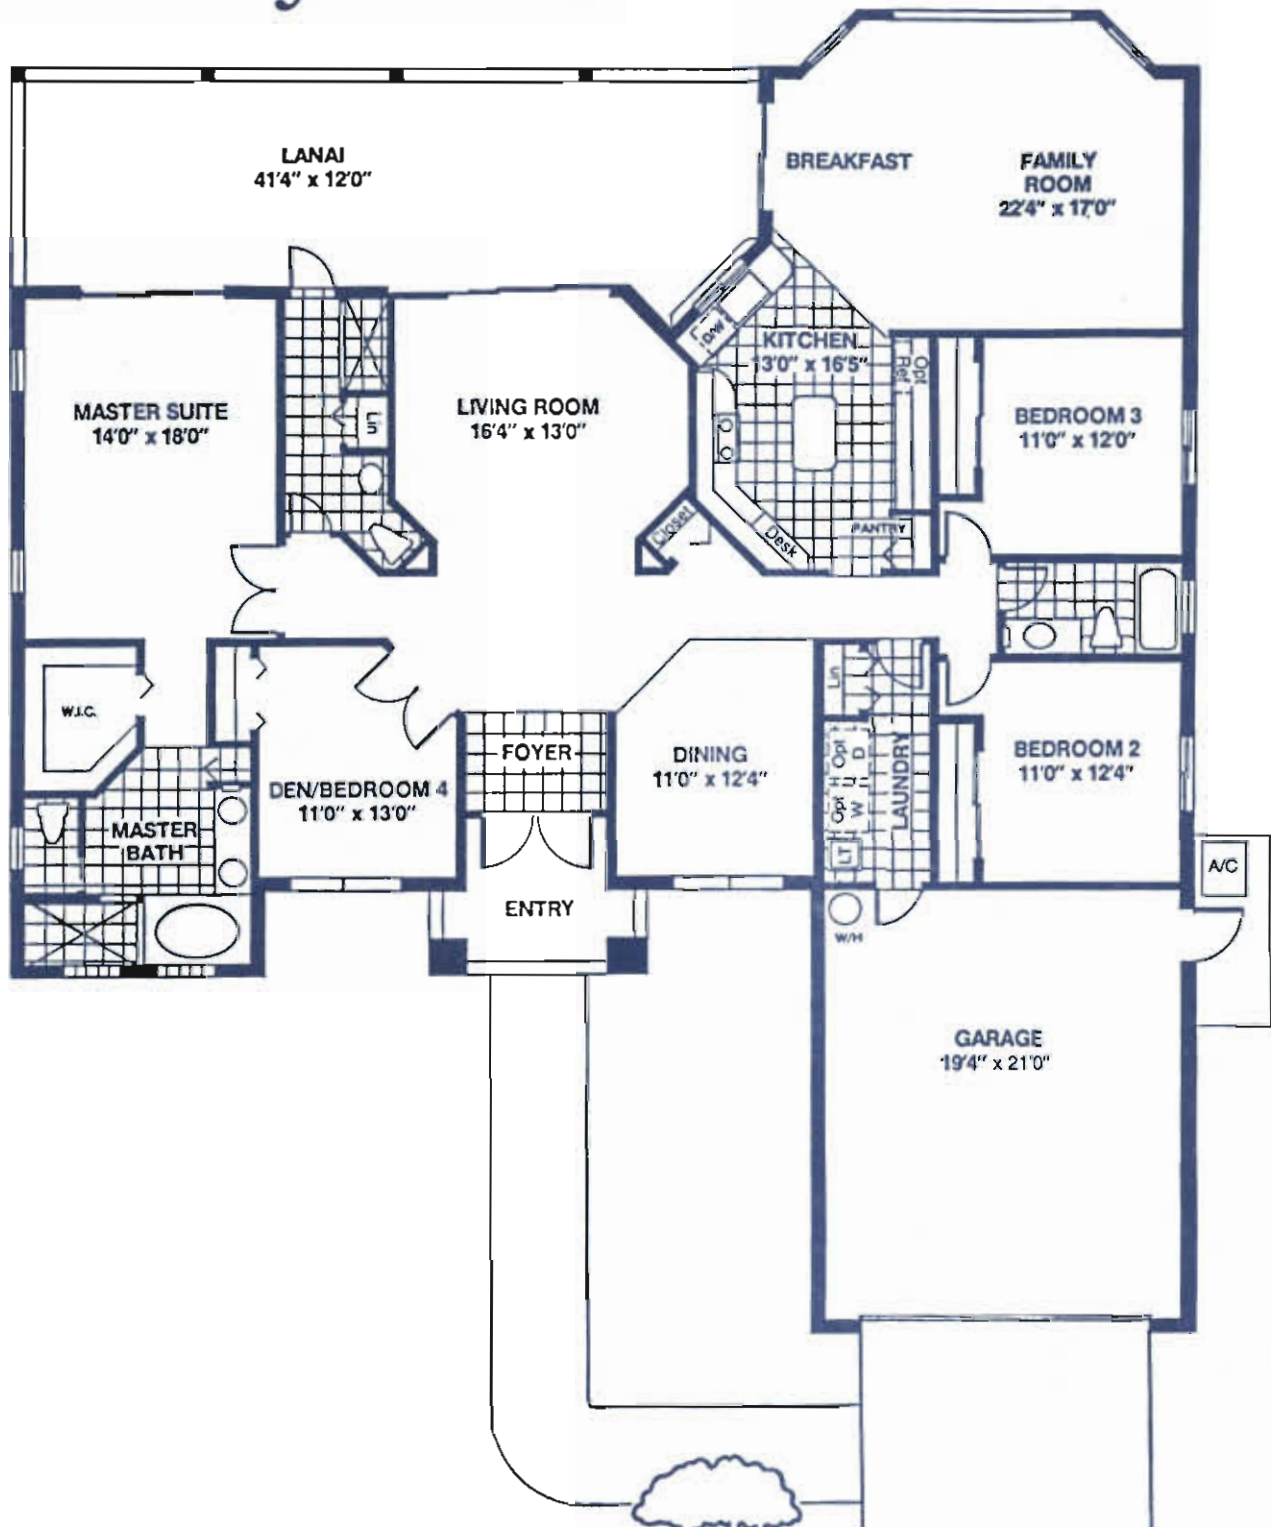

The Wynwood

Exterior Elevations

SQUARE FOOTAGE

Living Area	2,540
Lanai	489
Garage	535
Entry	64
Total	3,628

Square footage of entry will vary with different elevations.

Elevation A

Elevation B

THREE OAKS

The Neighborhood Community

The Wynwood

THREE OAKS

*All dimensions are approximate. We reserve the right to substitute building material, appliances and fixtures of a like kind and quality and to change features, options and architectural details without prior notice.
 1993 Southwest Florida Capital Corporation offer is limited. Product availability and prices are subject to change without notice.*