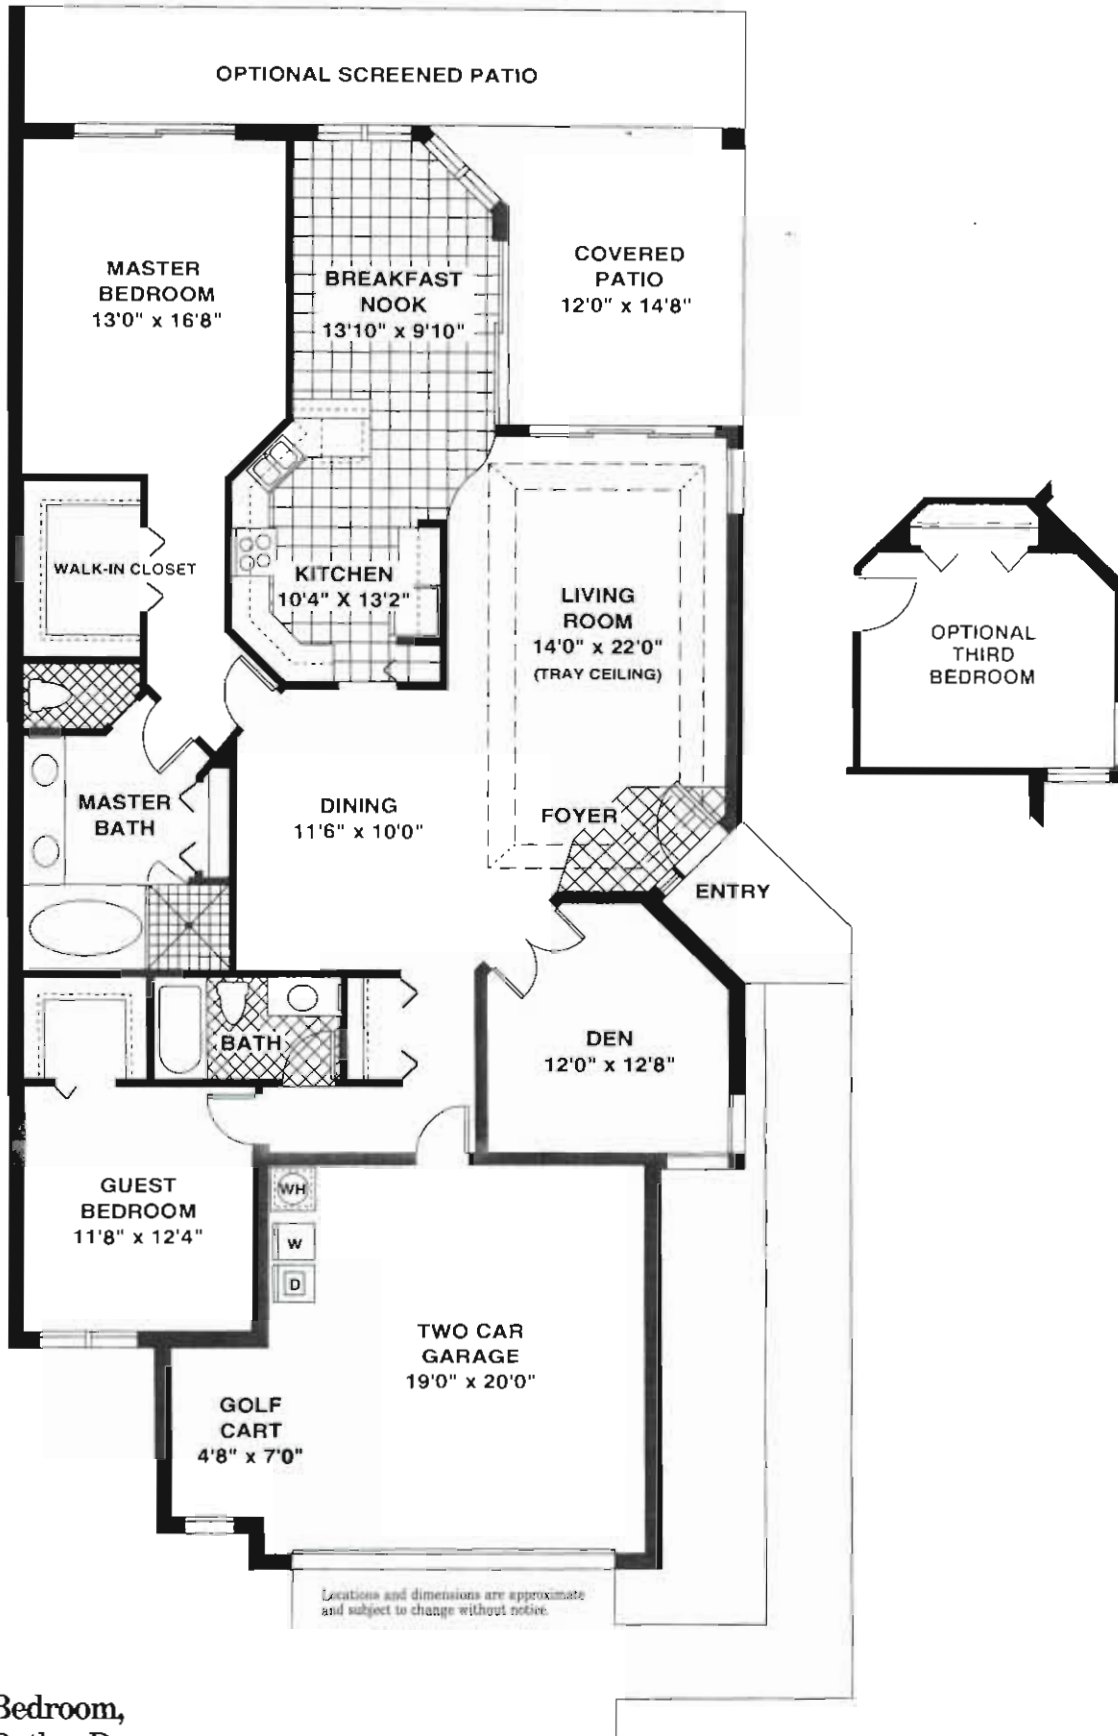

THE DORAL

**Two Bedroom,
Two Bath + Den
and Breakfast Room**

Interior Features

• Wide range of cabinet, countertop and tile options

• Linen closet in master bath

• 10 year Preferred Builders Warranty

• Green Home