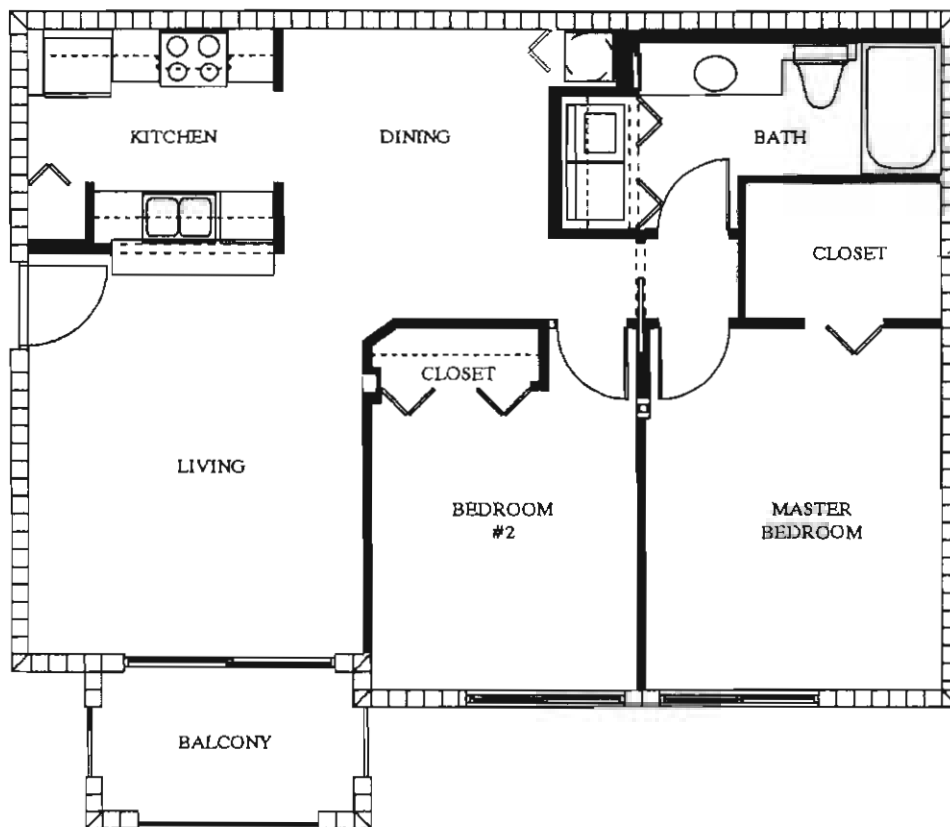

Donaire

2 BEDROOM / 1 BATH

APPROXIMATE SIZE
990 Sq Ft

Oral representations cannot be relied upon as correctly stating representations of the developer. For correct representations, make reference to documents required by Section 718.503, Florida Statutes, to be furnished by a developer to a buyer or lessee. Features and prices are subject to change without advance notice 07-2005. Dimensions and square footage are approximate and may vary with actual unit. Stated dimensions are measured to the exterior boundaries of the exterior walls and the centerline of interior demising walls and in fact vary from the dimensions that would be determined by using the description and definition of the "Unit" set forth in the Declaration which generally only includes the interior airspace between the perimeter walls and excludes interior structural components.