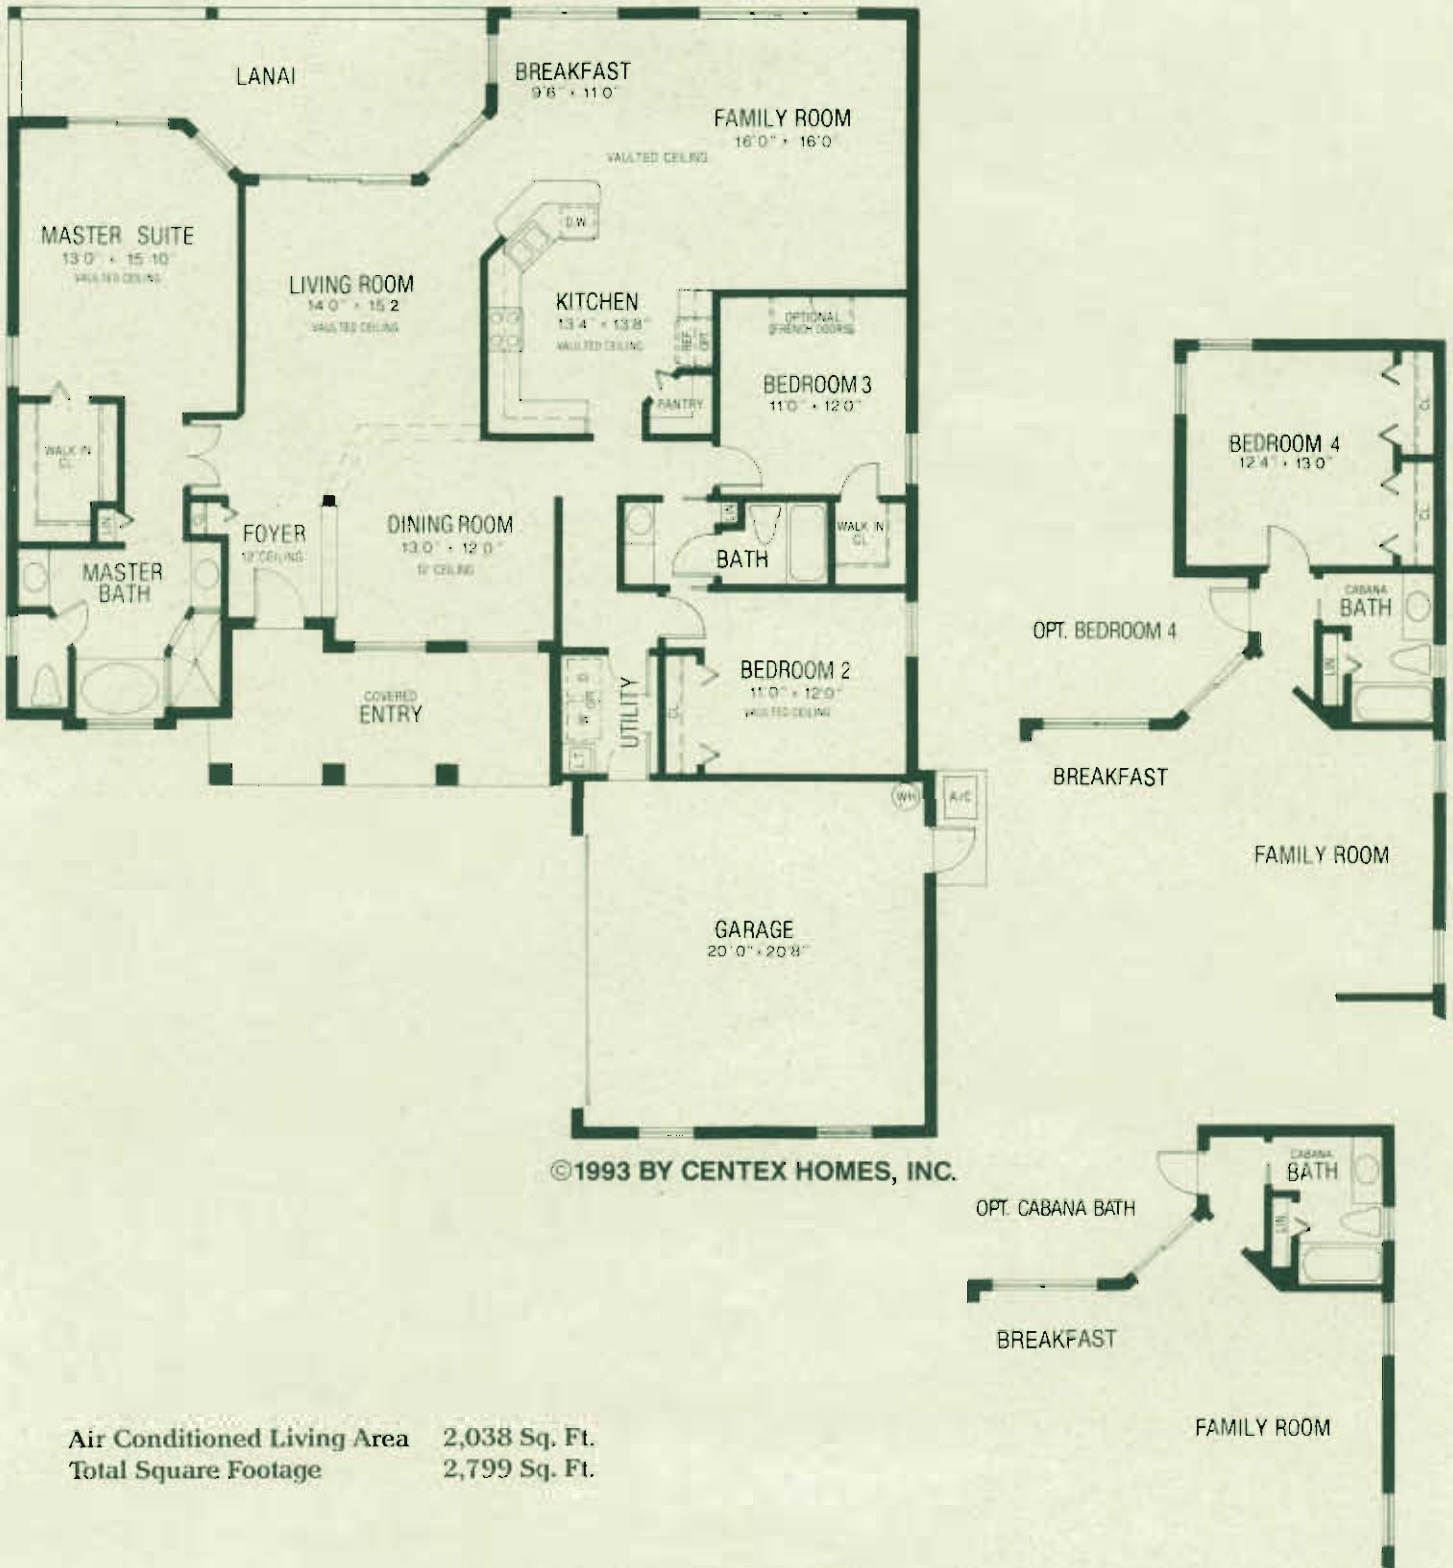

LEXINGTON

©1993 BY CENTEX HOMES, INC.

Air Conditioned Living Area 2,038 Sq. Ft.
 Total Square Footage 2,799 Sq. Ft.

All plans, dimensions and information are approximate and are subject to change without notice. Developer reserves the right to modify site plan, amenities and future product.