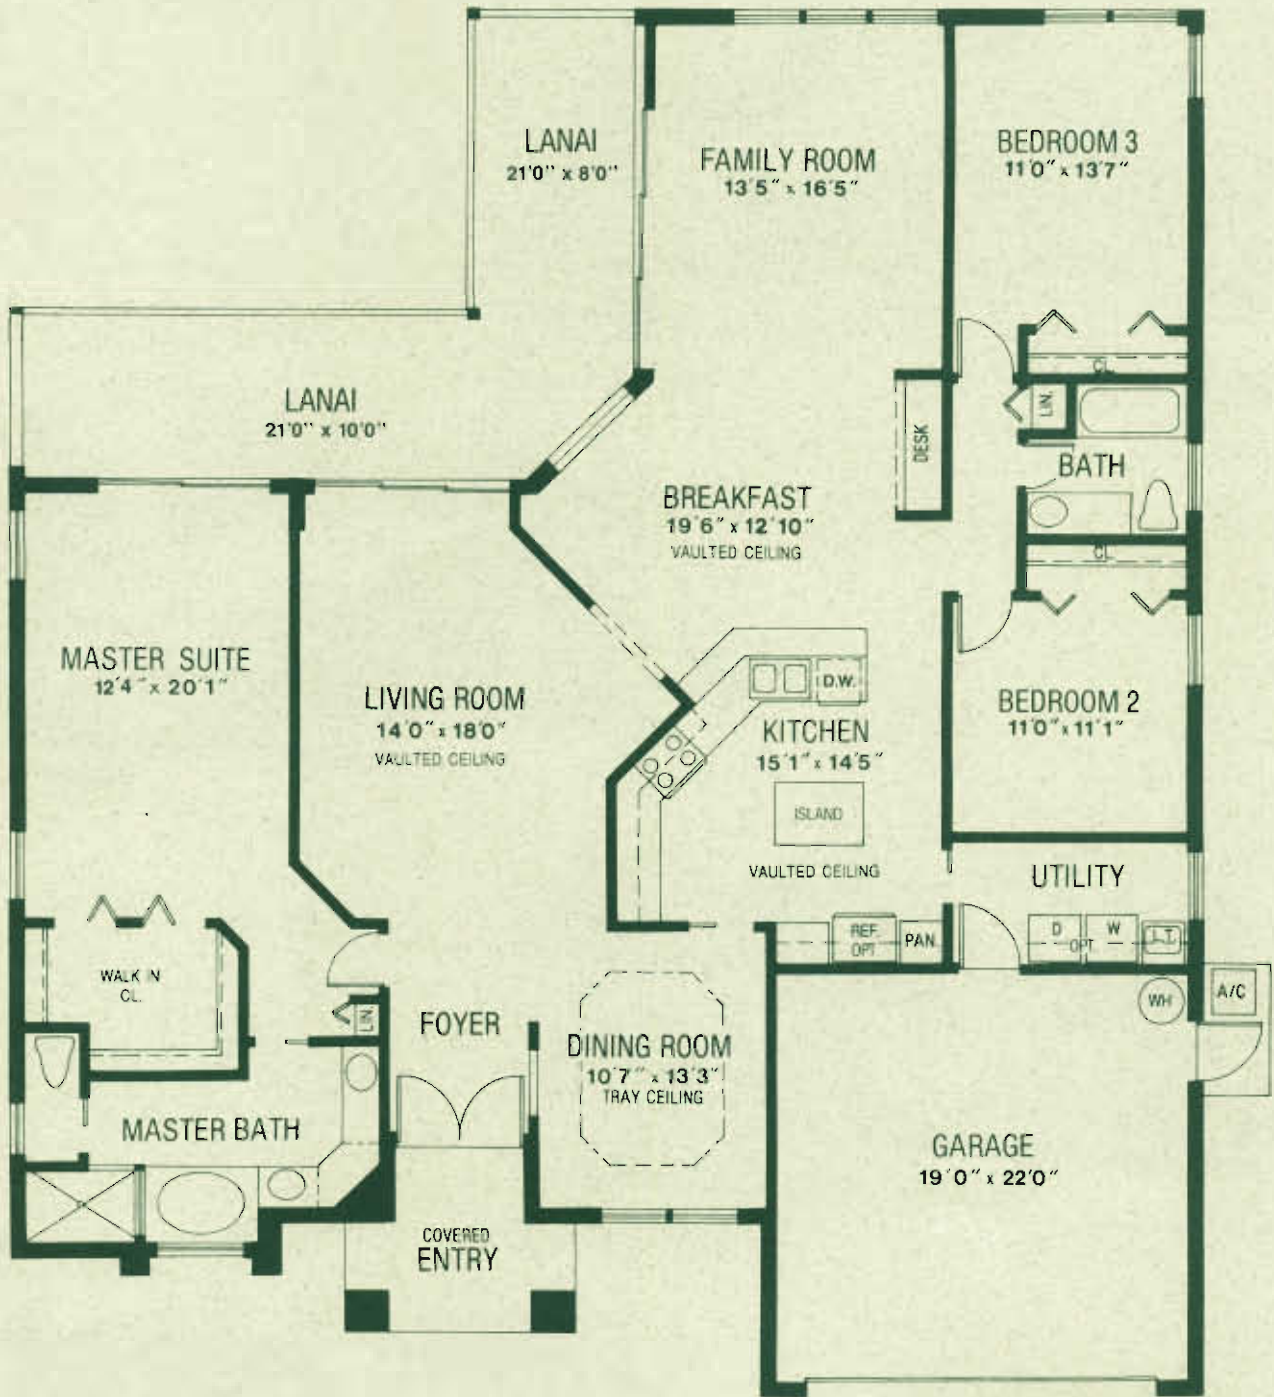

DOVER

3 Bedrooms, Family Room, Living Room, Dining Room,
2 Baths, 2-Car Garage

ELEVATION A

Artist Conception

ELEVATION B

Artist Conception

ELEVATION C

Artist Conception

ELEVATION D

Artist Conception

©1993 BY CENTEX HOMES, INC.

Air Conditioned Living Area 2,208 Sq. Ft.
 Total Square Footage 3,018 Sq. Ft.

All plans, dimensions and information are approximate and are subject to change without notice. Developer reserves the right to modify site plan, amenities and future product.