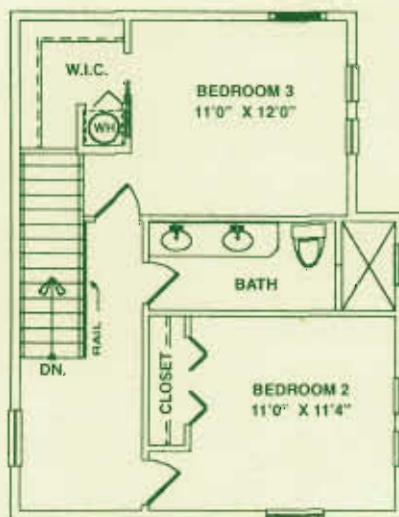

The Mary III
 2 Story, living area 2,279 sq. ft.
 total area 2,757 sq. ft.

* Artist Rendering
 Exact dimensions and spatial arrangements
 on this plan are approximate and may vary in
 final construction

Second Floor
 OPTION B

Second Floor
 OPTION A