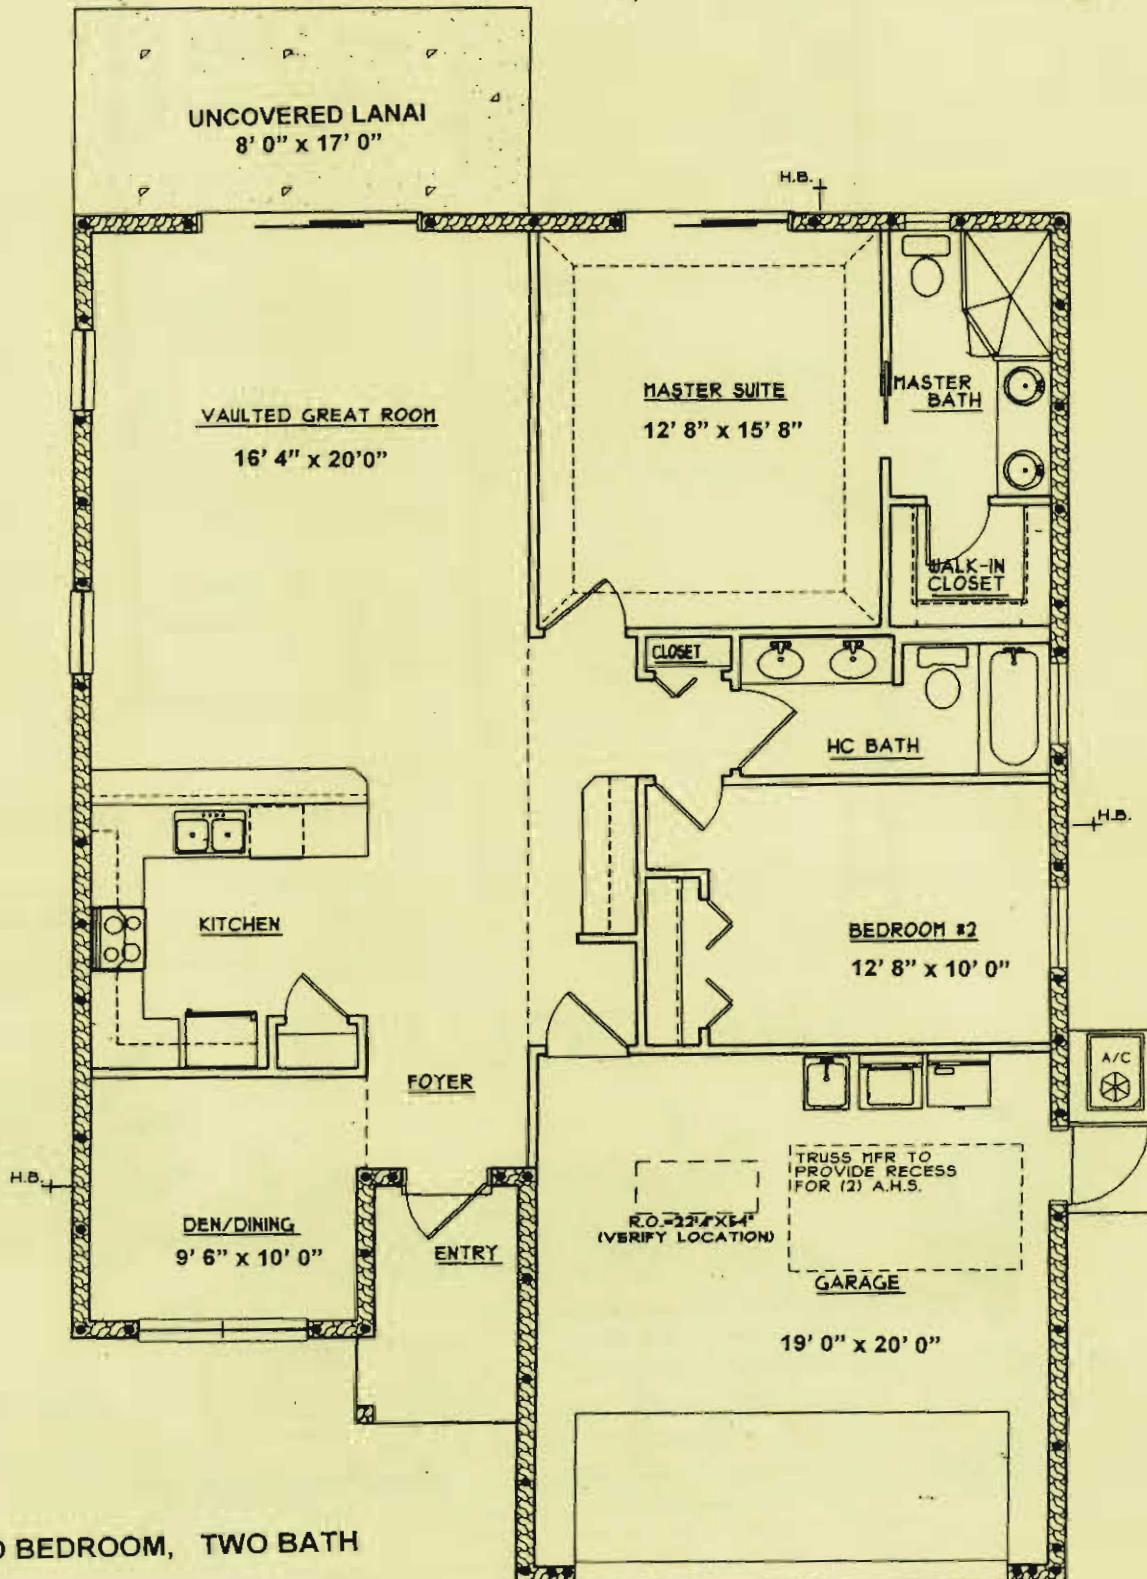

The Dolly

TWO BEDROOM, TWO BATH

Living Area	1,363 sq. ft.
Garage	425 sq. ft.
Entry	52 sq. ft.
Total Area	1,840 sq. ft.