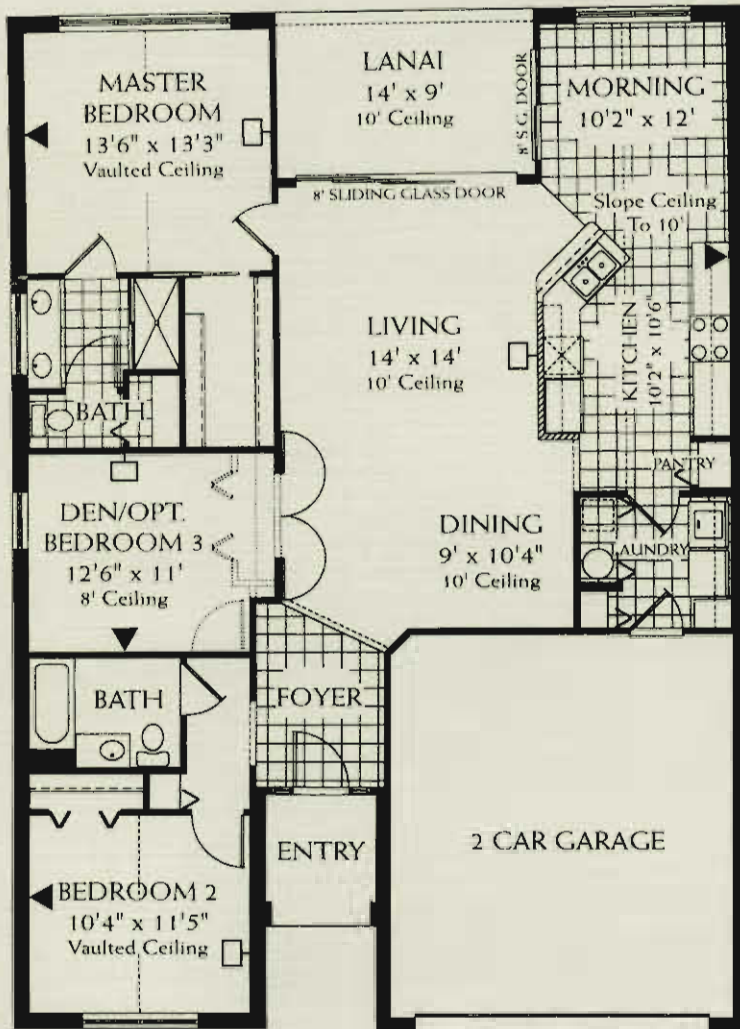

The Willow

1600

2 Bedroom with Den or
Optional 3rd Bedroom
2 Bathroom - 2 Car Garage

© PULTE HOME CORPORATION, 1998

- TV Outlet
- ▶ Telephone Outlet

Living Area	1,600 sq. ft.
Lanai	126 sq. ft.
Entry	44 sq. ft.
Garage	432 sq. ft.
Total	2,202 sq. ft.

Artist's Rendering. Exact dimensions and spatial arrangements on this plan are approximate and may vary in final construction.