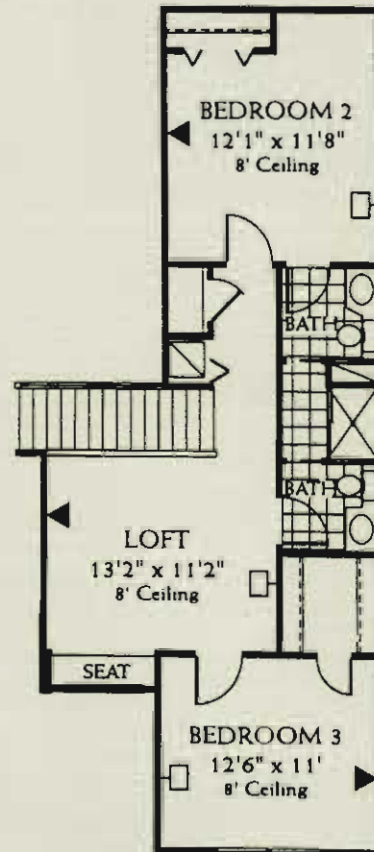

The Magnolia 2389

3 Bedroom with Den and Loft
2 1/2 Bathroom - 2 Car Garage

© PLITE HOME CORPORATION, 1998

- TV Outlet
- ▴ Telephone Outlet

Living Area	2,389 sq. ft.
Lanai	274 sq. ft.
Entry	50 sq. ft.
Garage	426 sq. ft.
Total	3,139 sq. ft.