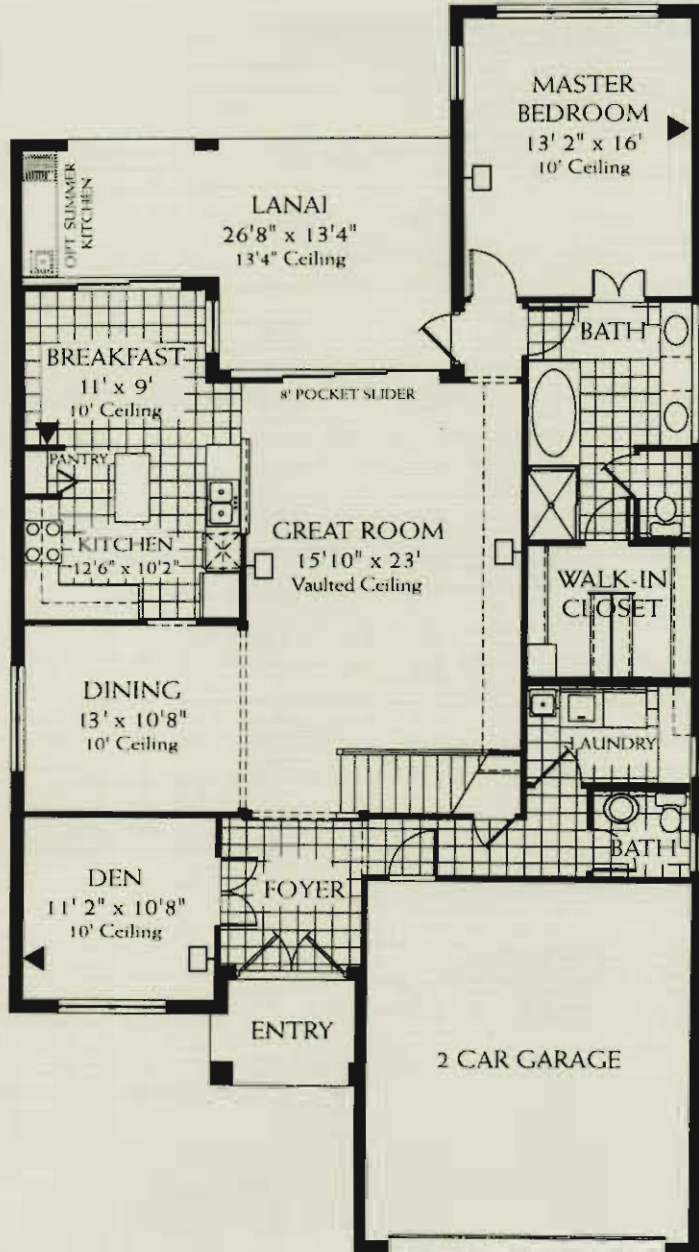

The Magnolia 2389

3 Bedroom with Den and Loft
2 1/2 Bathroom - 2 Car Garage

© PLITE HOME CORPORATION, 1998

- TV Outlet
- ▴ Telephone Outlet

Living Area	2,389 sq. ft.
Lanai	274 sq. ft.
Entry	50 sq. ft.
Garage	426 sq. ft.
Total	3,139 sq. ft.