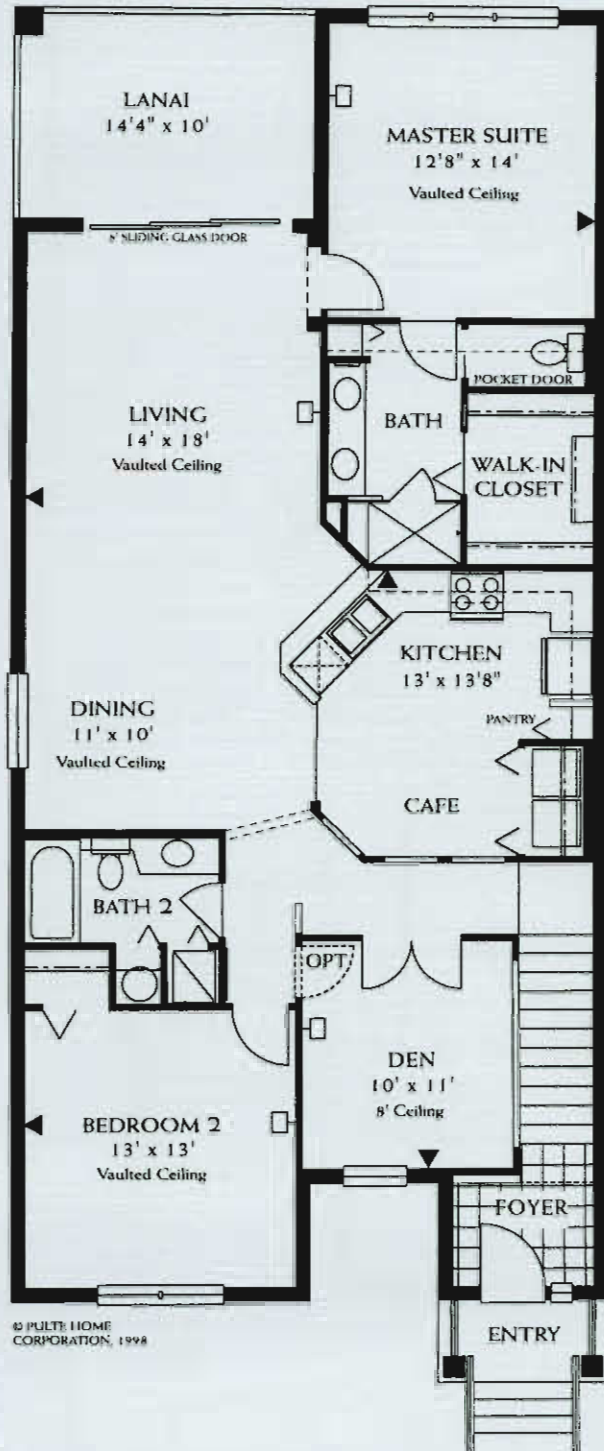

The Orchid

1558

2 Bedroom + Den
2 Bathroom - Carport

Living Area	1,558 sq. ft.
Lanai	143 sq. ft.
Entry	31 sq. ft.
Total	1,732 sq. ft.

SECOND FLOOR CORNER
(8 unit building shown)

© PULTE HOME CORPORATION, 1998

- TV Outlet
- ▶ Telephone Outlet

Exact dimensions and spatial arrangements on this plan are approximate and may vary in final construction