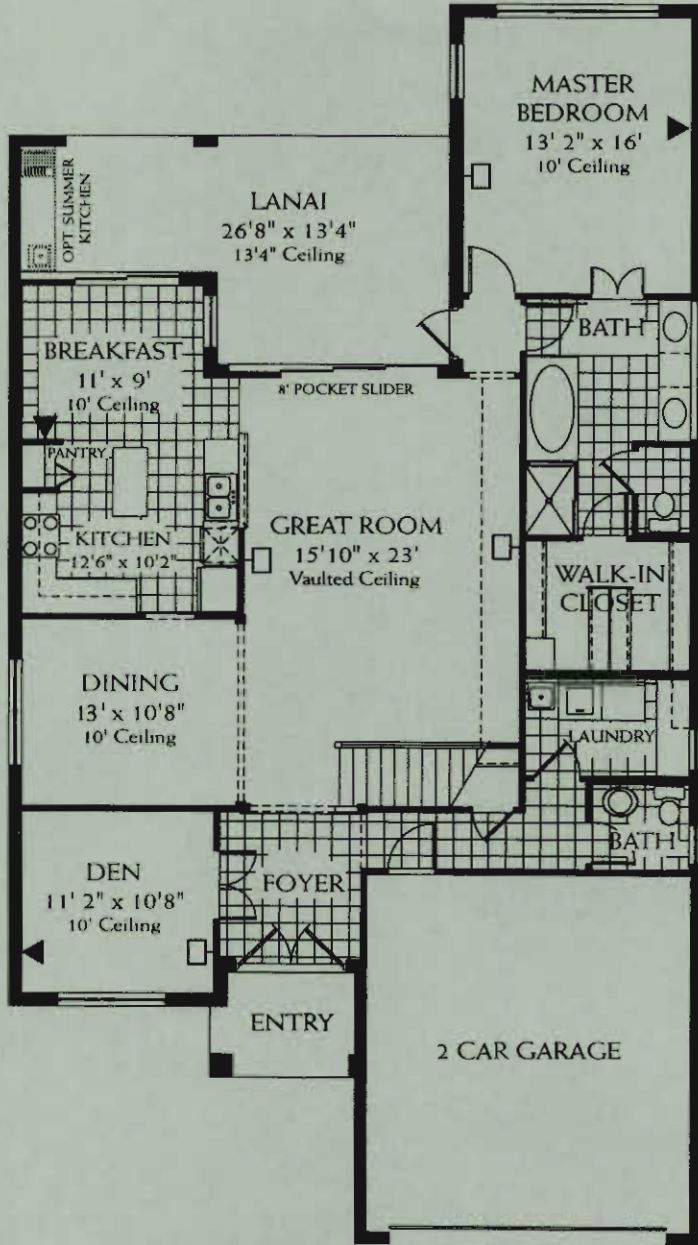

The Magnolia 2389

3 Bedroom with Den and Loft
2 1/2 Bathroom - 2 Car Garage

© PULTE HOME CORPORATION, 2000

-  TV Outlet
-  Telephone Outlet

Living Area	2,389 sq. ft.
Lanai	274 sq. ft.
Entry	50 sq. ft.
Garage	426 sq. ft.
Total	3,139 sq. ft.