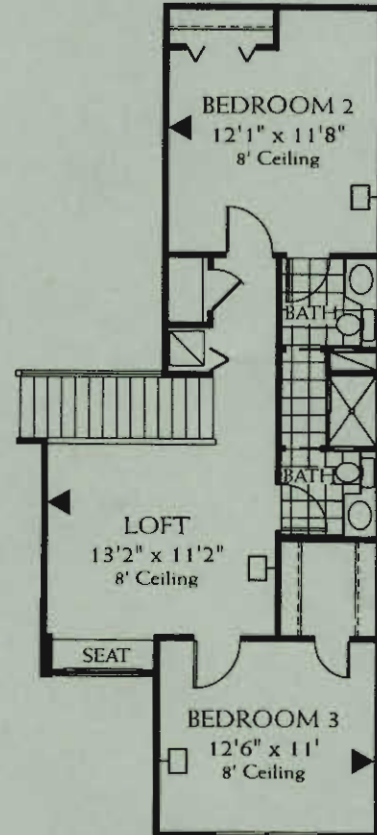

The Magnolia 2389

3 Bedroom with Den and Loft
2 1/2 Bathroom - 2 Car Garage

© PULTE HOME CORPORATION, 2000

-  TV Outlet
-  Telephone Outlet

Living Area	2,389 sq. ft.
Lanai	274 sq. ft.
Entry	50 sq. ft.
Garage	426 sq. ft.
Total	3,139 sq. ft.