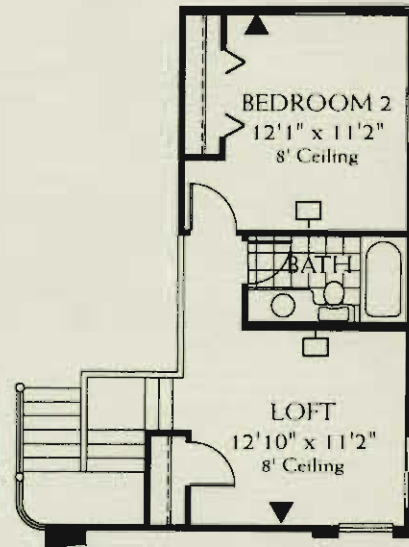

# The Laurel 2090

3 Bedroom with Loft or  
2 Bedroom with Den and Loft  
3 Bathroom - 2 Car Garage

© PULTE HOME CORPORATION, 1996

- TV Outlet
- ▶ Telephone Outlet

Living Area	2,090 sq. ft.
Lanai	228 sq. ft.
Entry	25 sq. ft.
Garage	432 sq. ft.
<b>Total</b>	<b>2,775 sq. ft.</b>