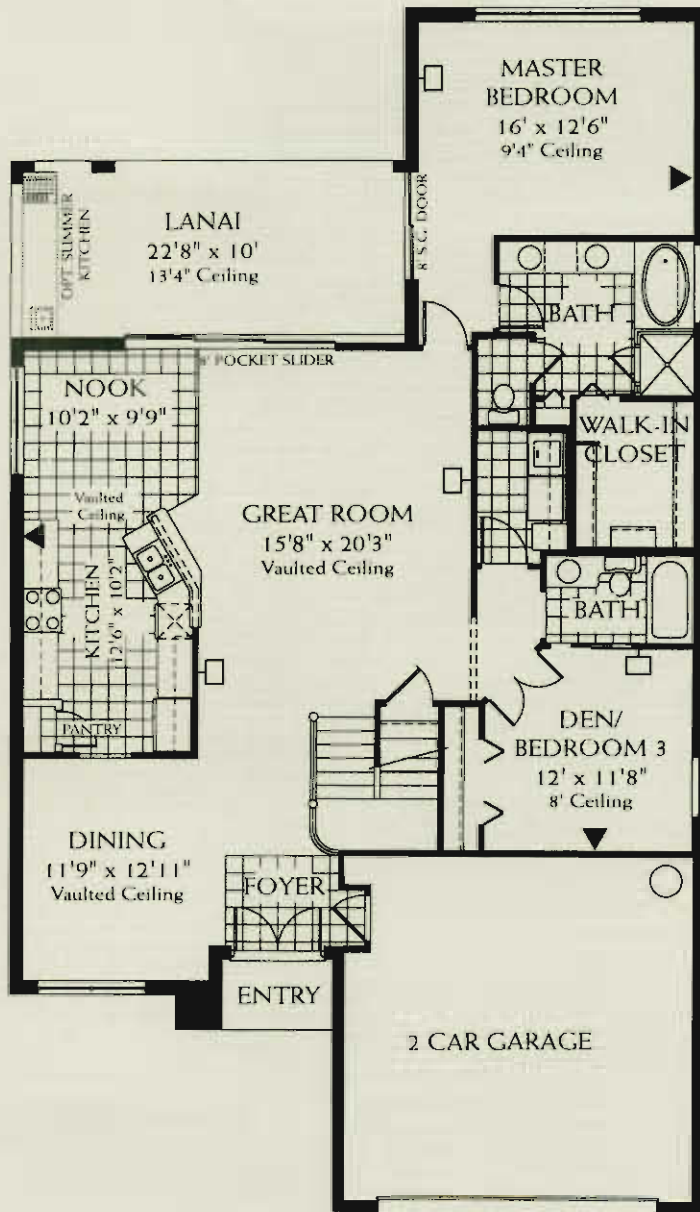

# The Laurel 2090

3 Bedroom with Loft or  
2 Bedroom with Den and Loft  
3 Bathroom - 2 Car Garage

© PULTE HOME CORPORATION, 1996

- TV Outlet
- ▶ Telephone Outlet

Living Area	2,090 sq. ft.
Lanai	228 sq. ft.
Entry	25 sq. ft.
Garage	432 sq. ft.
<b>Total</b>	<b>2,775 sq. ft.</b>