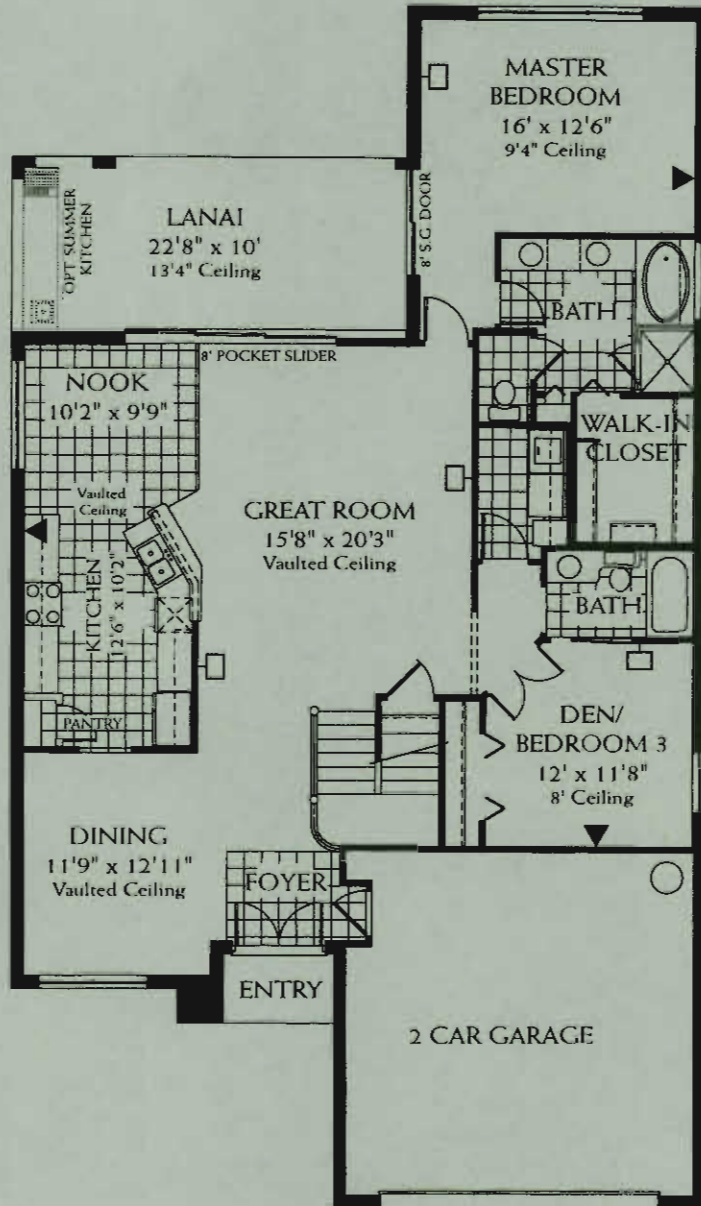

# The Laurel 2090

3 Bedroom with Loft or  
2 Bedroom with Den and Loft  
3 Bathroom - 2 Car Garage

© PULTE HOME CORPORATION, 2000

-  TV Outlet
-  Telephone Outlet

Living Area	2,090 sq. ft.
Lanai	228 sq. ft.
Entry	25 sq. ft.
Garage	432 sq. ft.
<b>Total</b>	<b>2,775 sq. ft.</b>