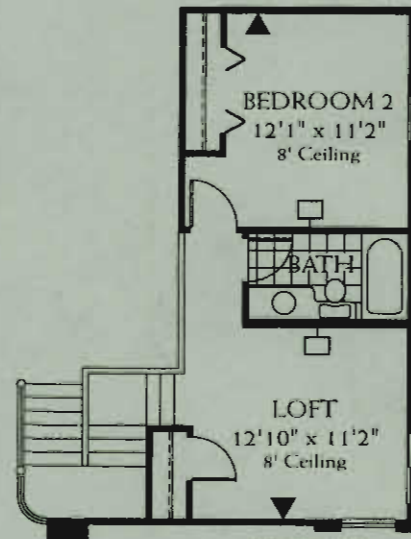

# The Laurel 2090

3 Bedroom with Loft or  
2 Bedroom with Den and Loft  
3 Bathroom - 2 Car Garage

© PULTE HOME CORPORATION, 2000

-  TV Outlet
-  Telephone Outlet

Living Area	2,090 sq. ft.
Lanai	228 sq. ft.
Entry	25 sq. ft.
Garage	432 sq. ft.
<b>Total</b>	<b>2,775 sq. ft.</b>