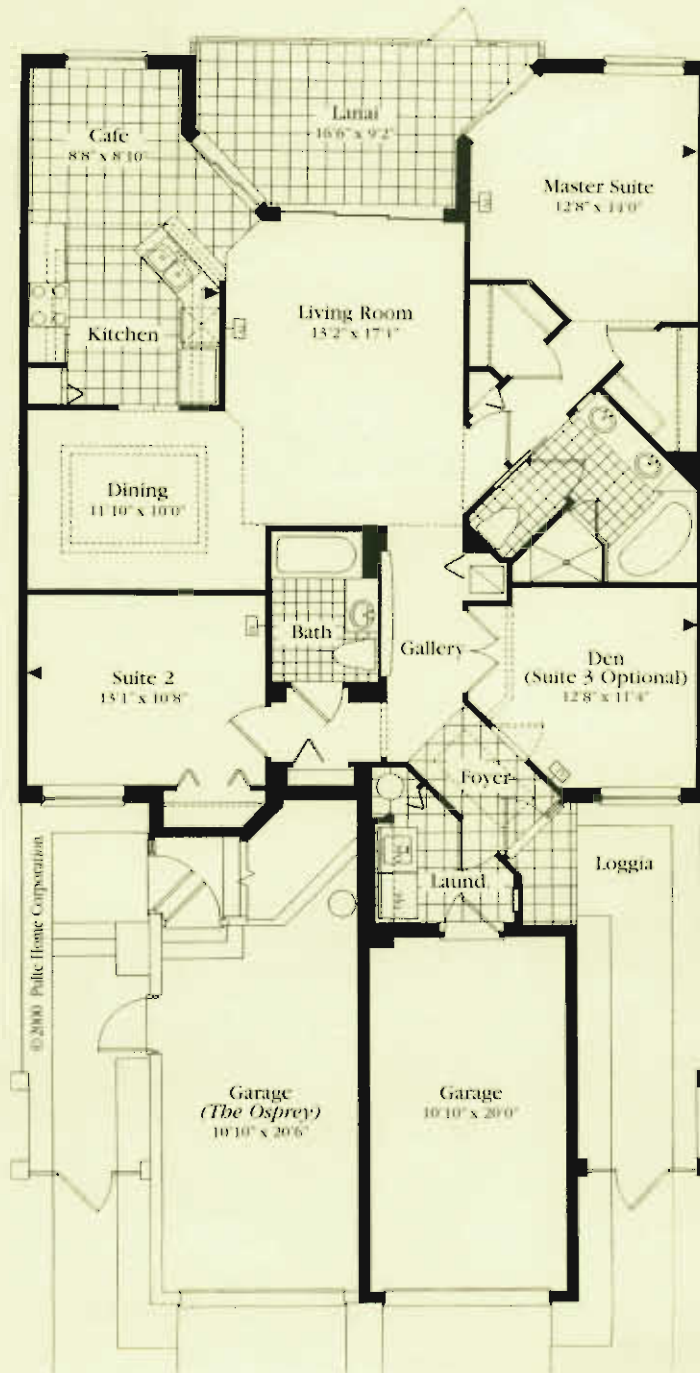

The Ibis 1560

2 Bedroom + Den
2 Bathroom - 1 Car Garage

Living Area	1,560 sq. ft.
Lanai	143 sq. ft.
Garage	245 sq. ft.
Loggia	19 sq. ft.
Total	1,967 sq. ft.

FIRST FLOOR INTERIOR
(8 unit building shown)

□ TV Outlet ► Telephone Outlet

Exact dimensions and spatial arrangements on this plan are approximate and may vary in final construction.